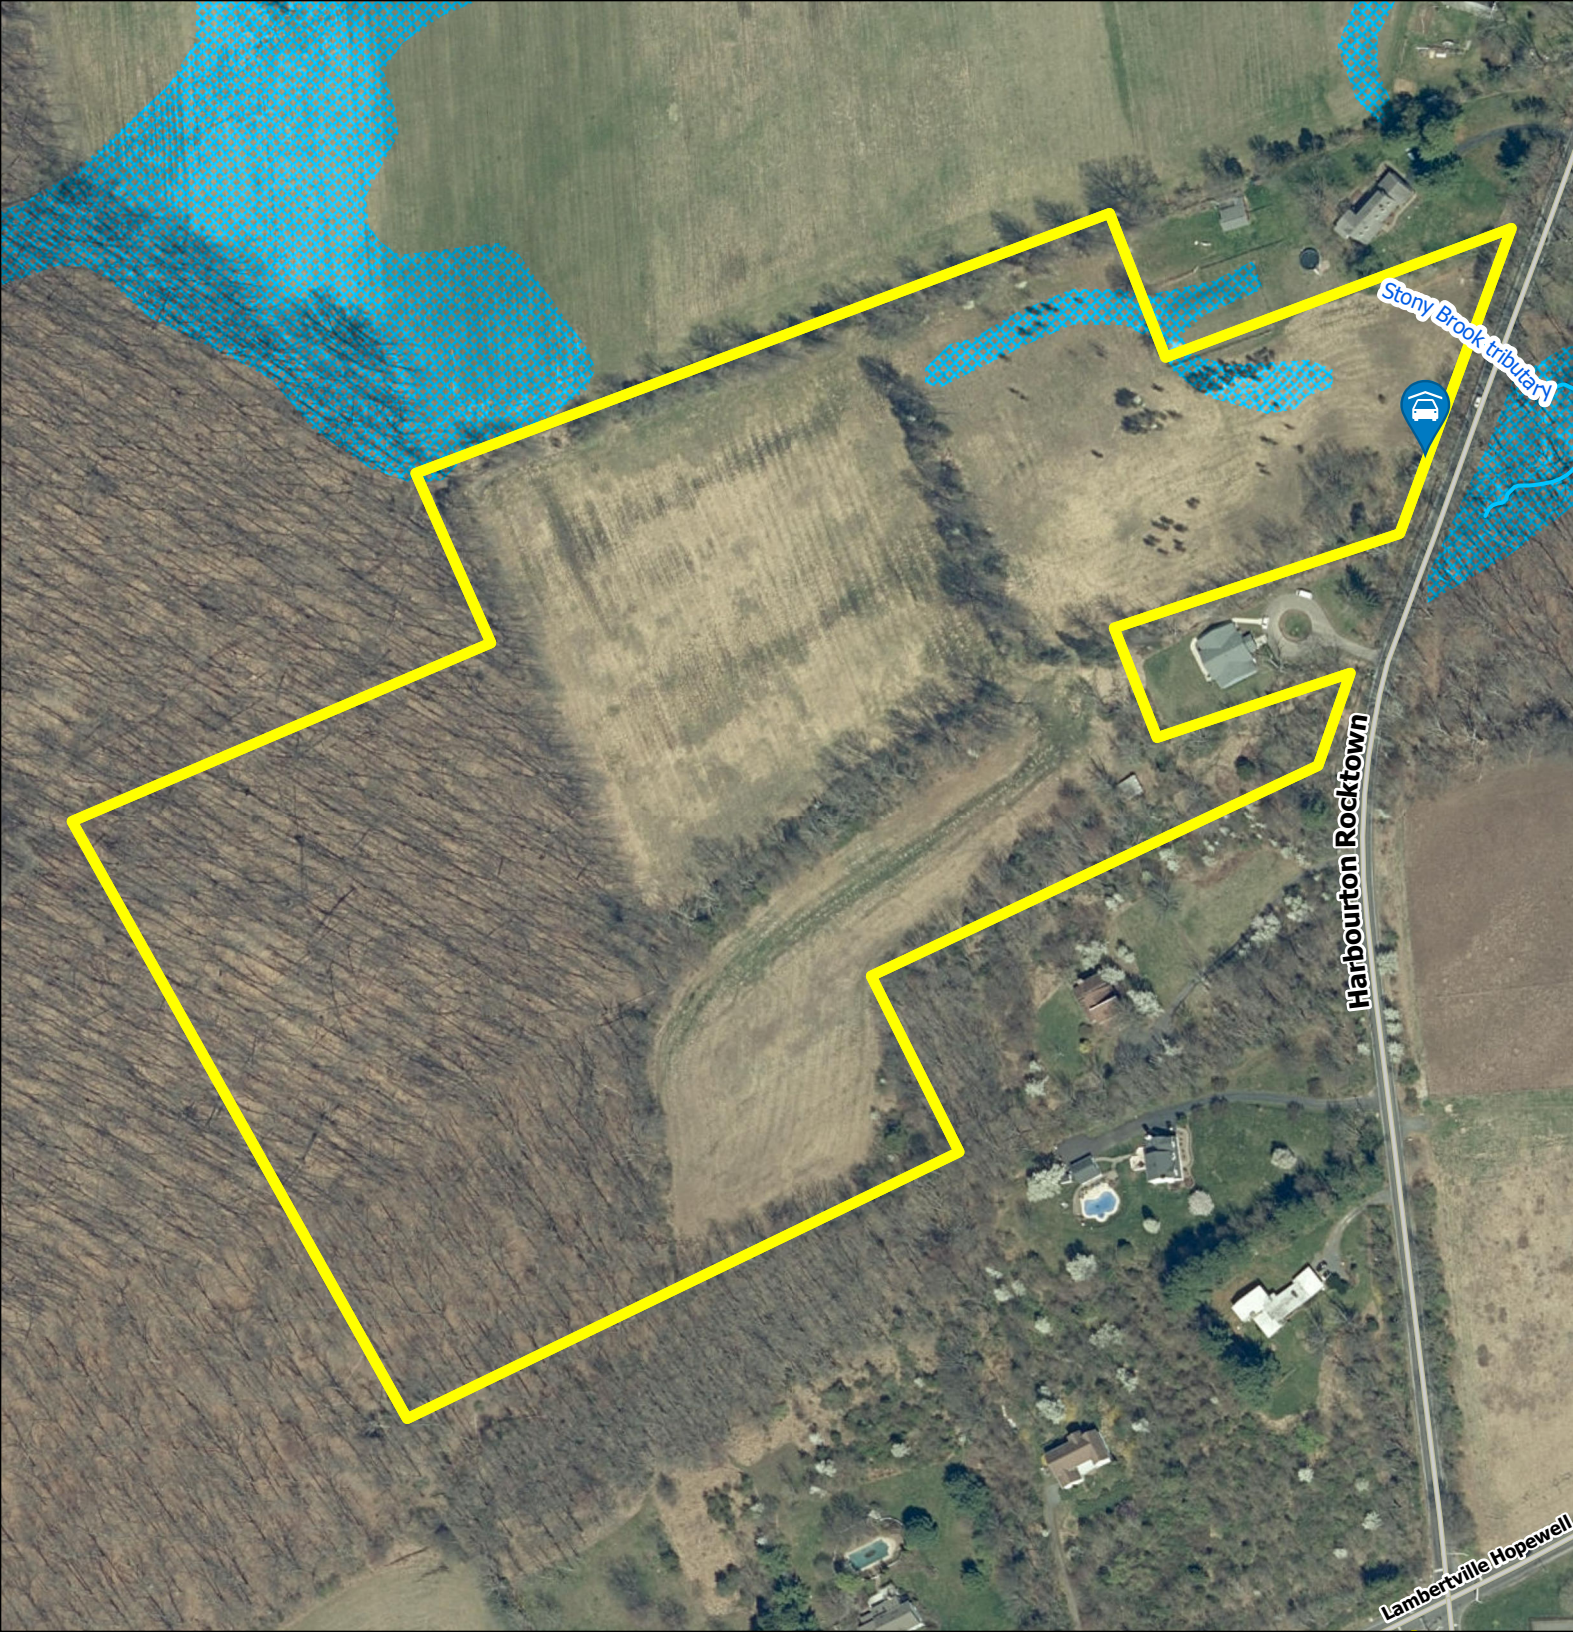

## Arena Preserve

### Legend

-  FoHVOS Preserve
-  Waterbody
-  Stream
-  Wetlands
-  Parking

0 150 300 Feet