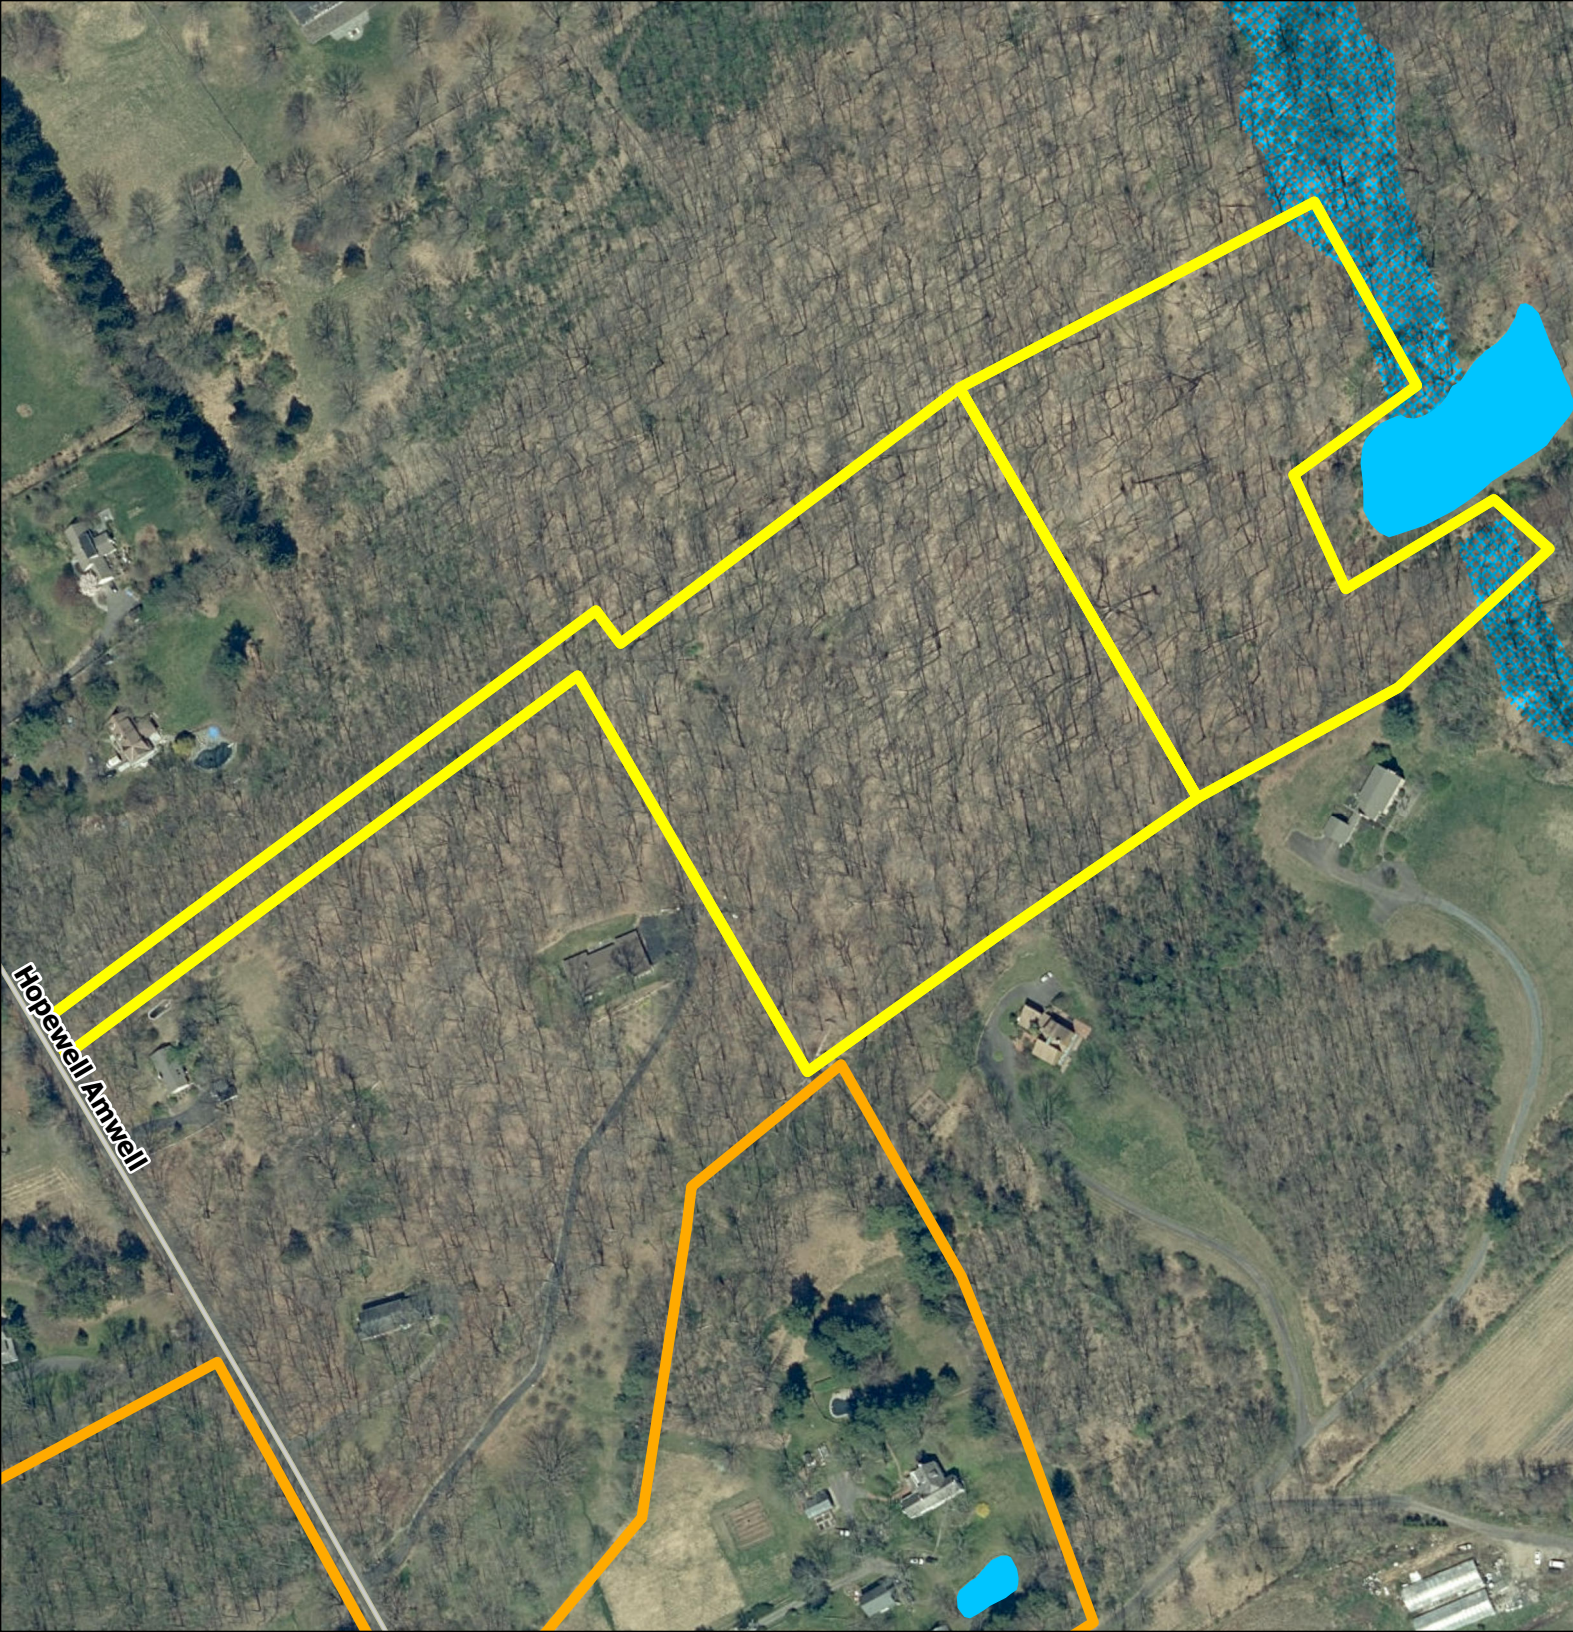

Arno-Pogorzelski Preserve

Legend

-  FoHVOS Preserve
-  FoHVOS Easement
-  Waterbody
-  Stream
-  Wetlands
-  Parking

0 150 300 Feet