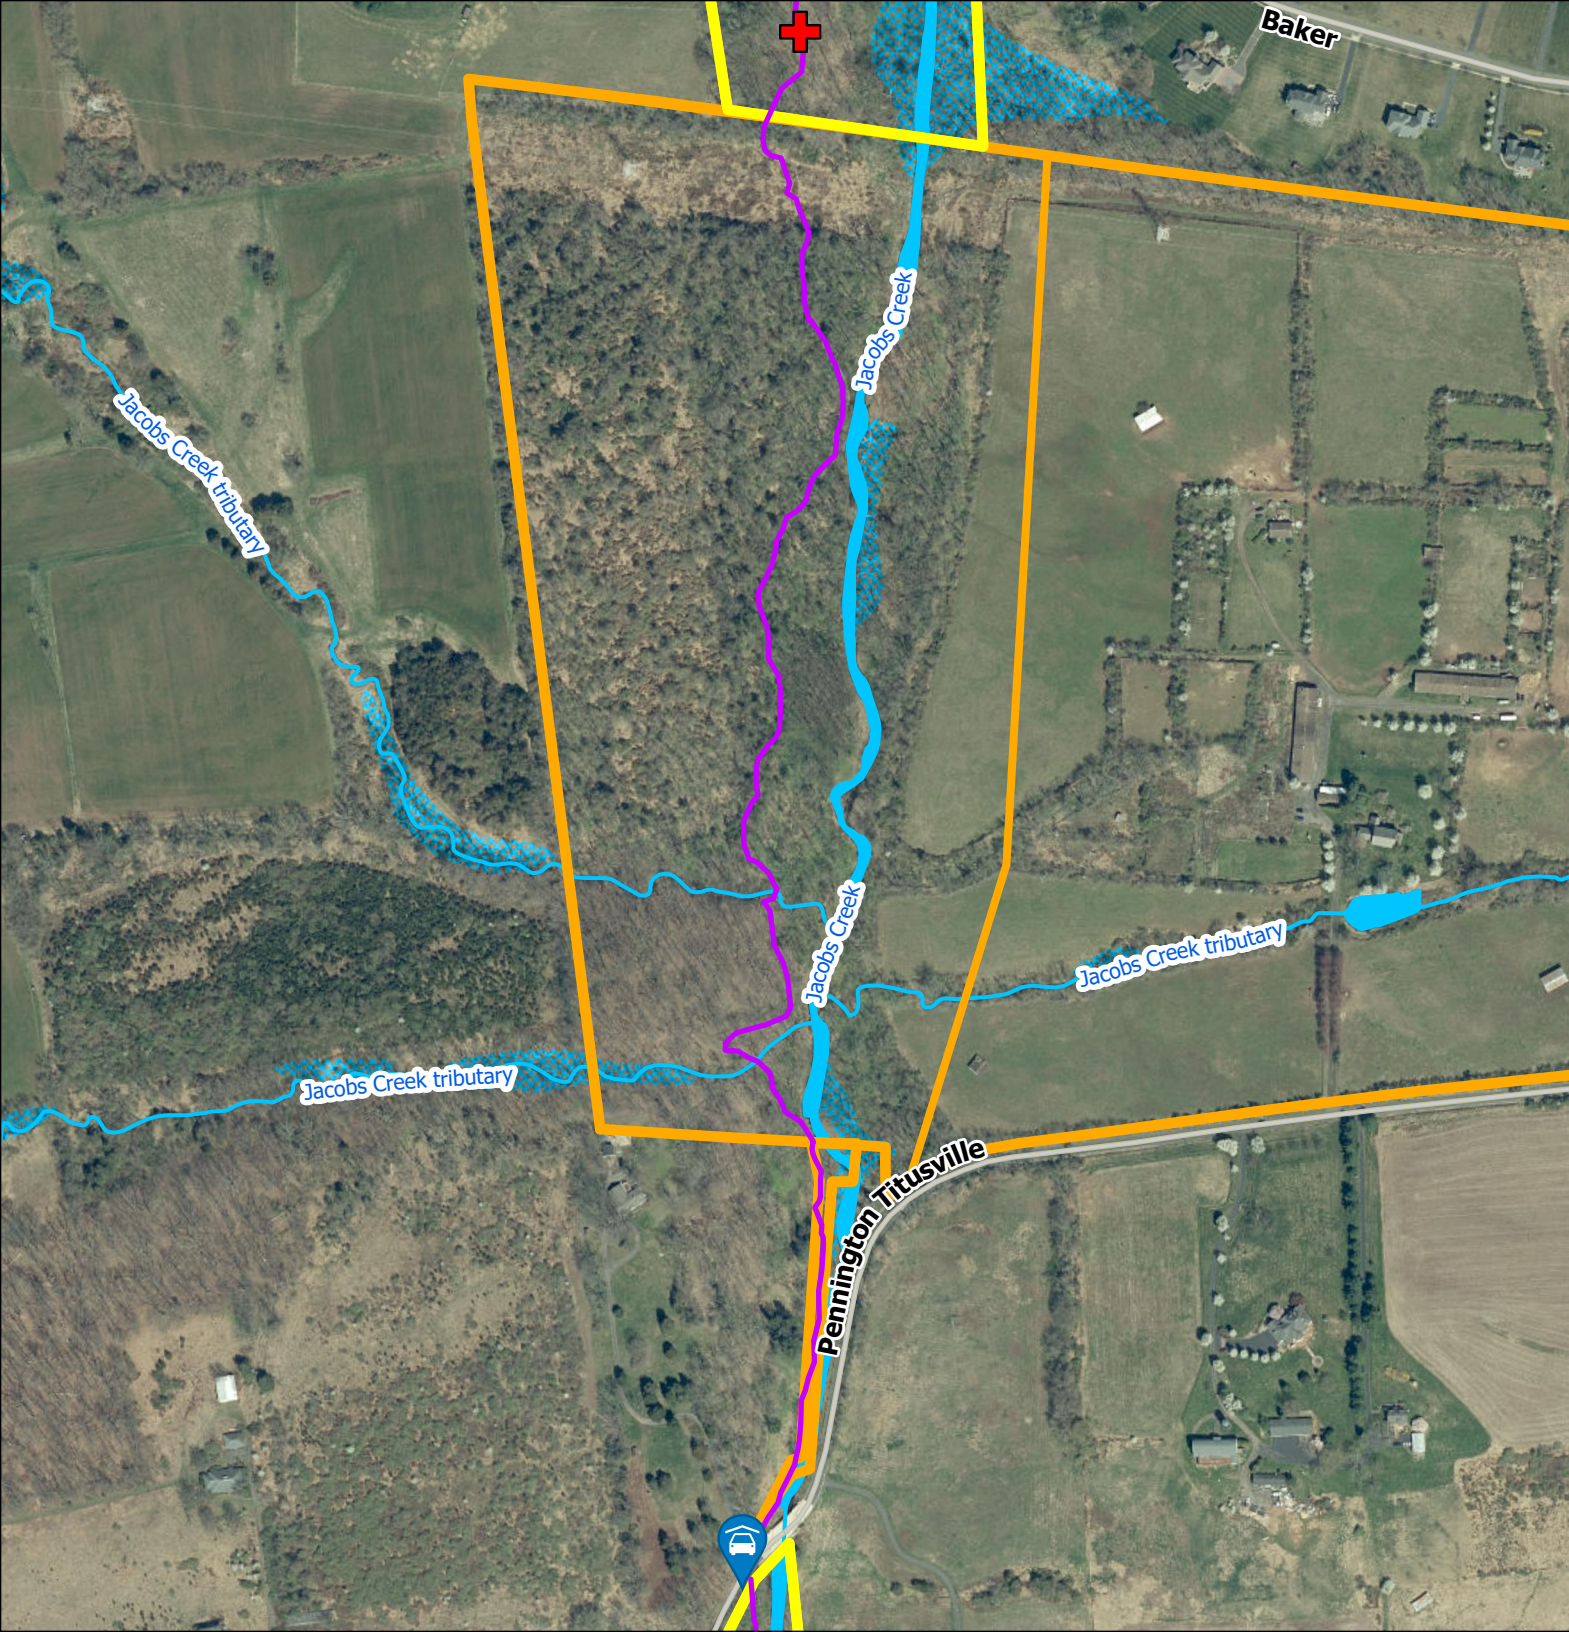

Batcha Easement

Legend

-  FoHVOS Preserve
-  FoHVOS Easement
-  Trails
-  Waterbody
-  Stream
-  Wetlands
-  Bench
-  Parking

0 250 500 Feet