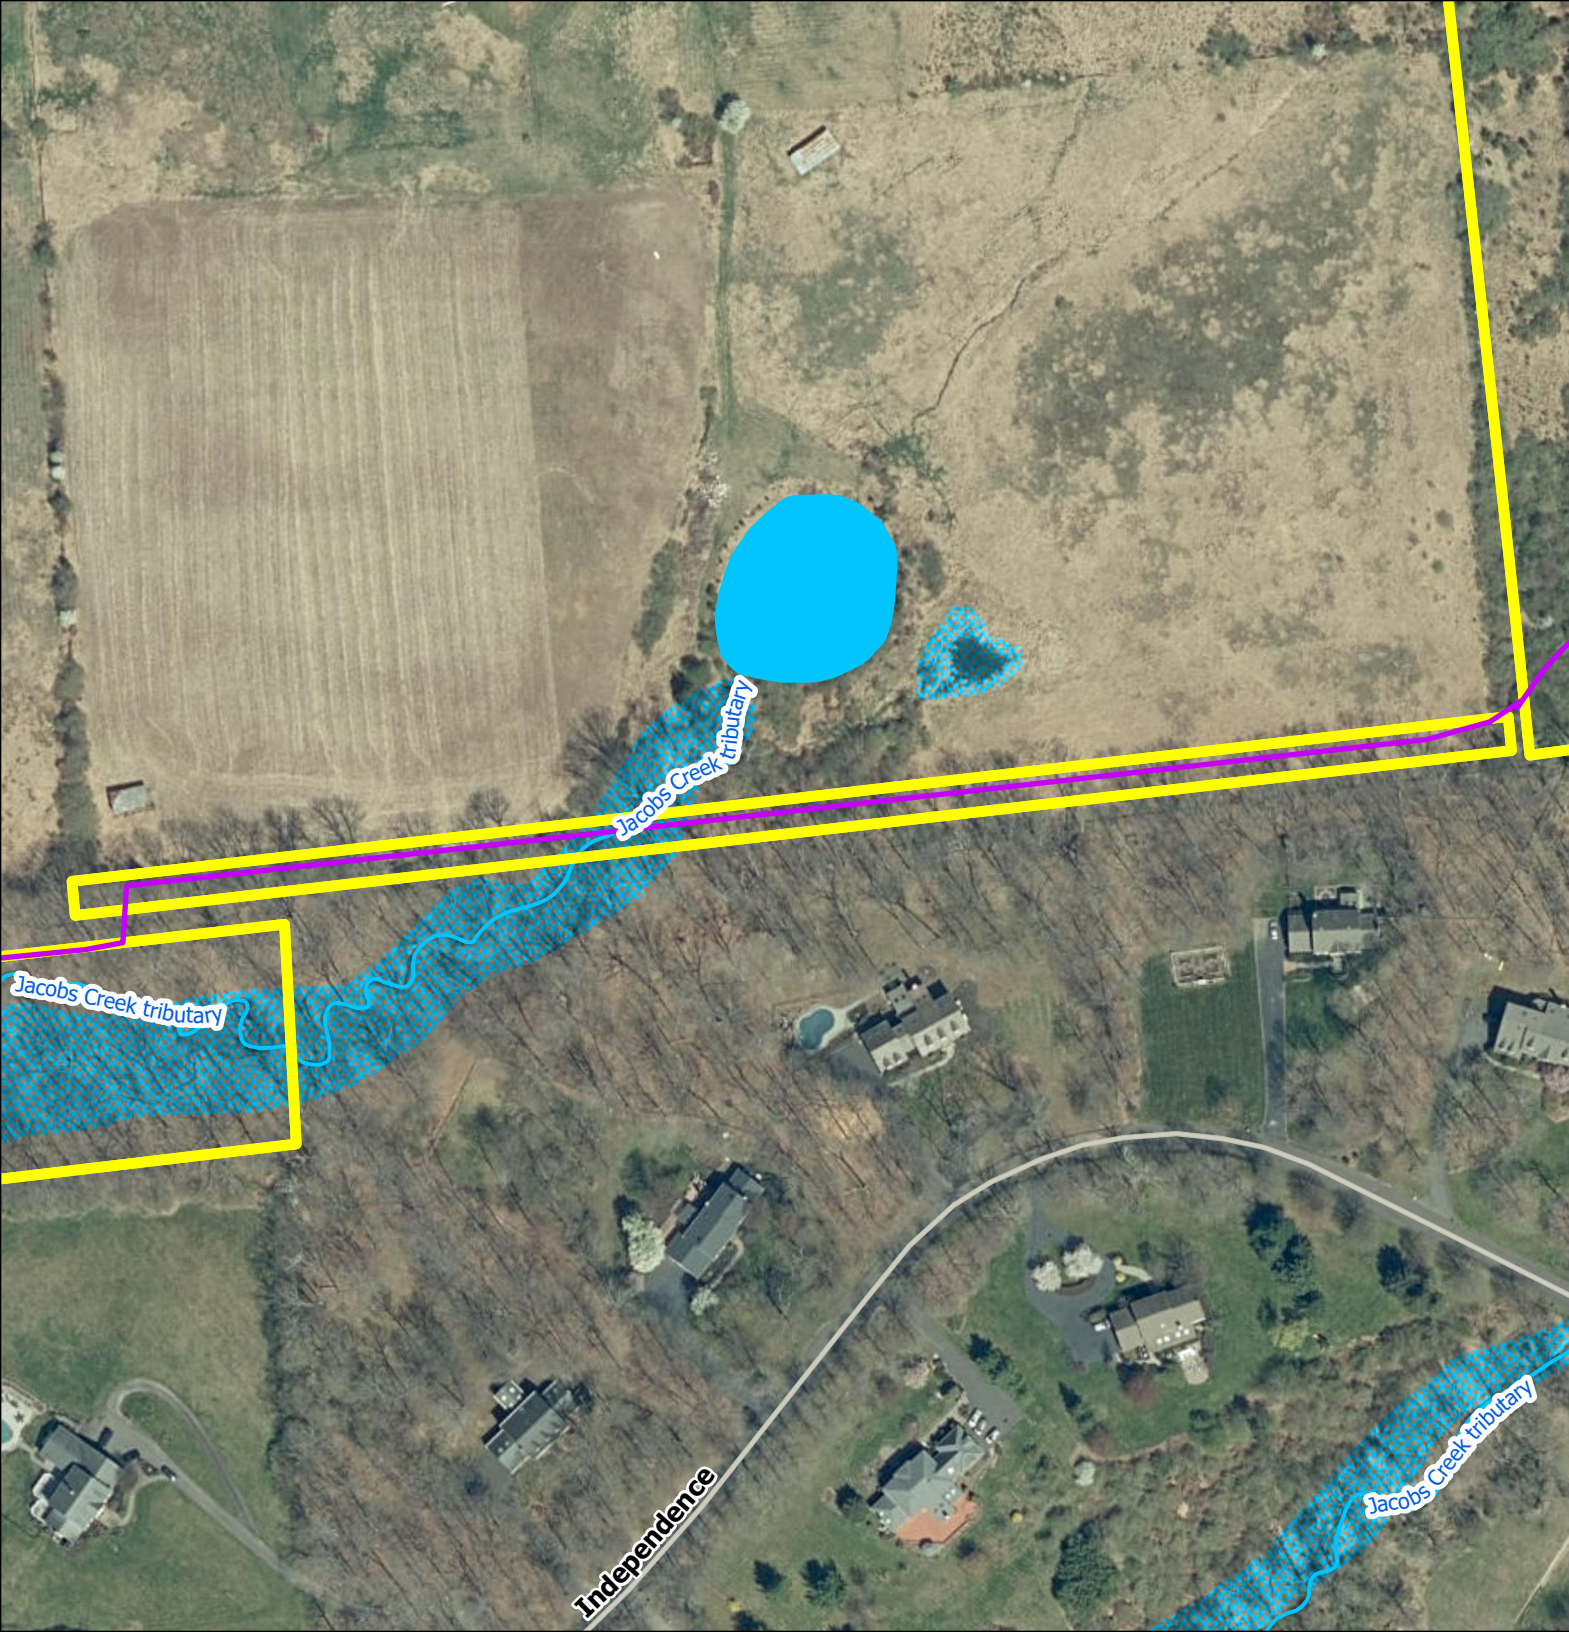

Chowdhury Preserve

Legend

-  FoHVOS Preserve
-  Trails
-  Waterbody
-  Stream
-  Wetlands

0 100 200 Feet