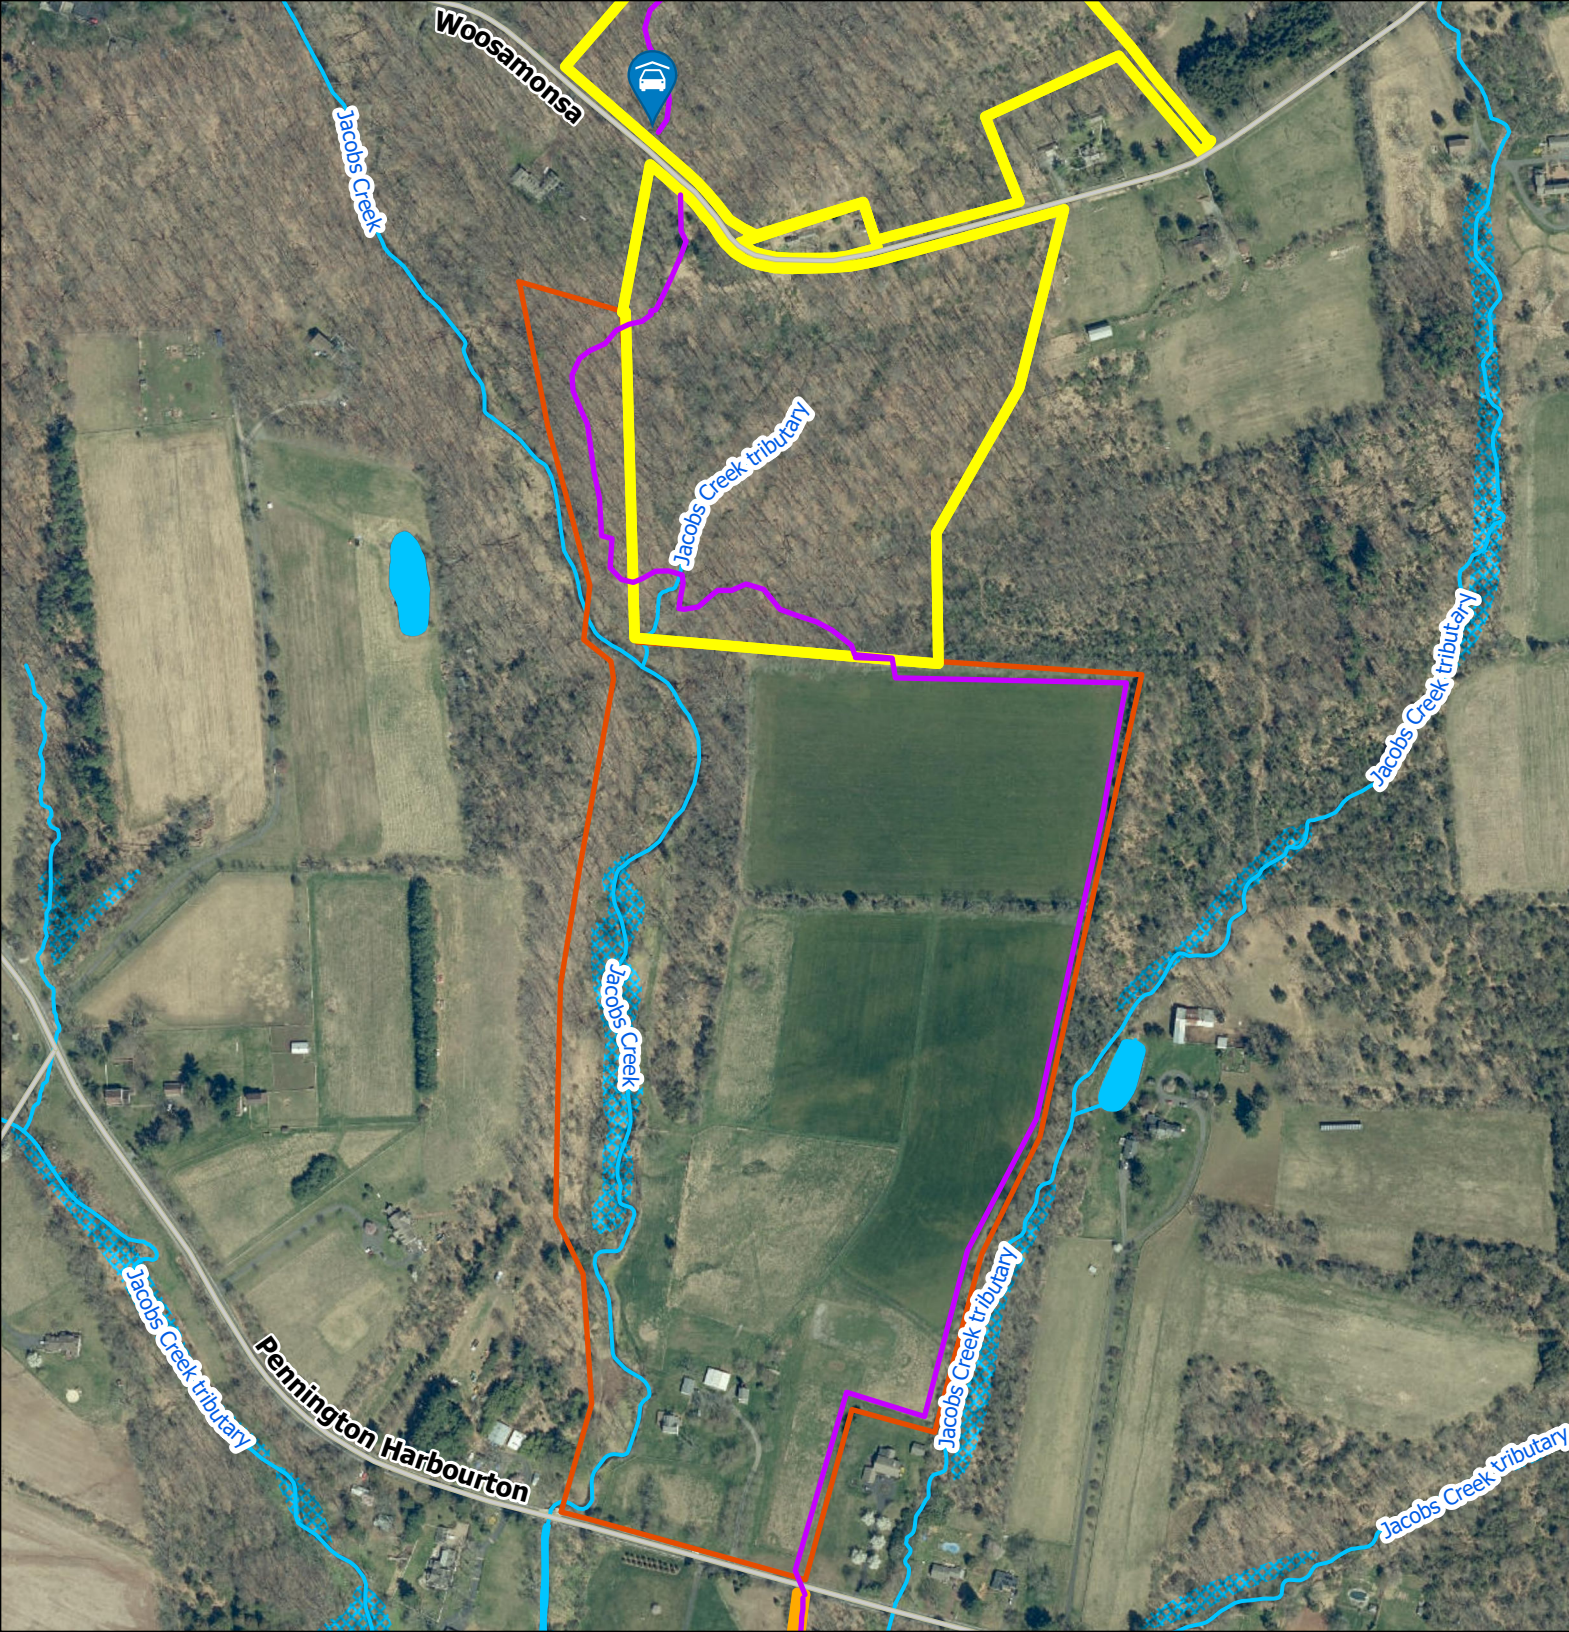

Cifelli Easement

Legend

-  FoHVOS Preserve
-  FoHVOS Easement
-  FoHVOS-D&R Easement
-  Trails
-  Waterbody
-  Stream
-  Wetlands
-  Parking

0 250 500 Feet