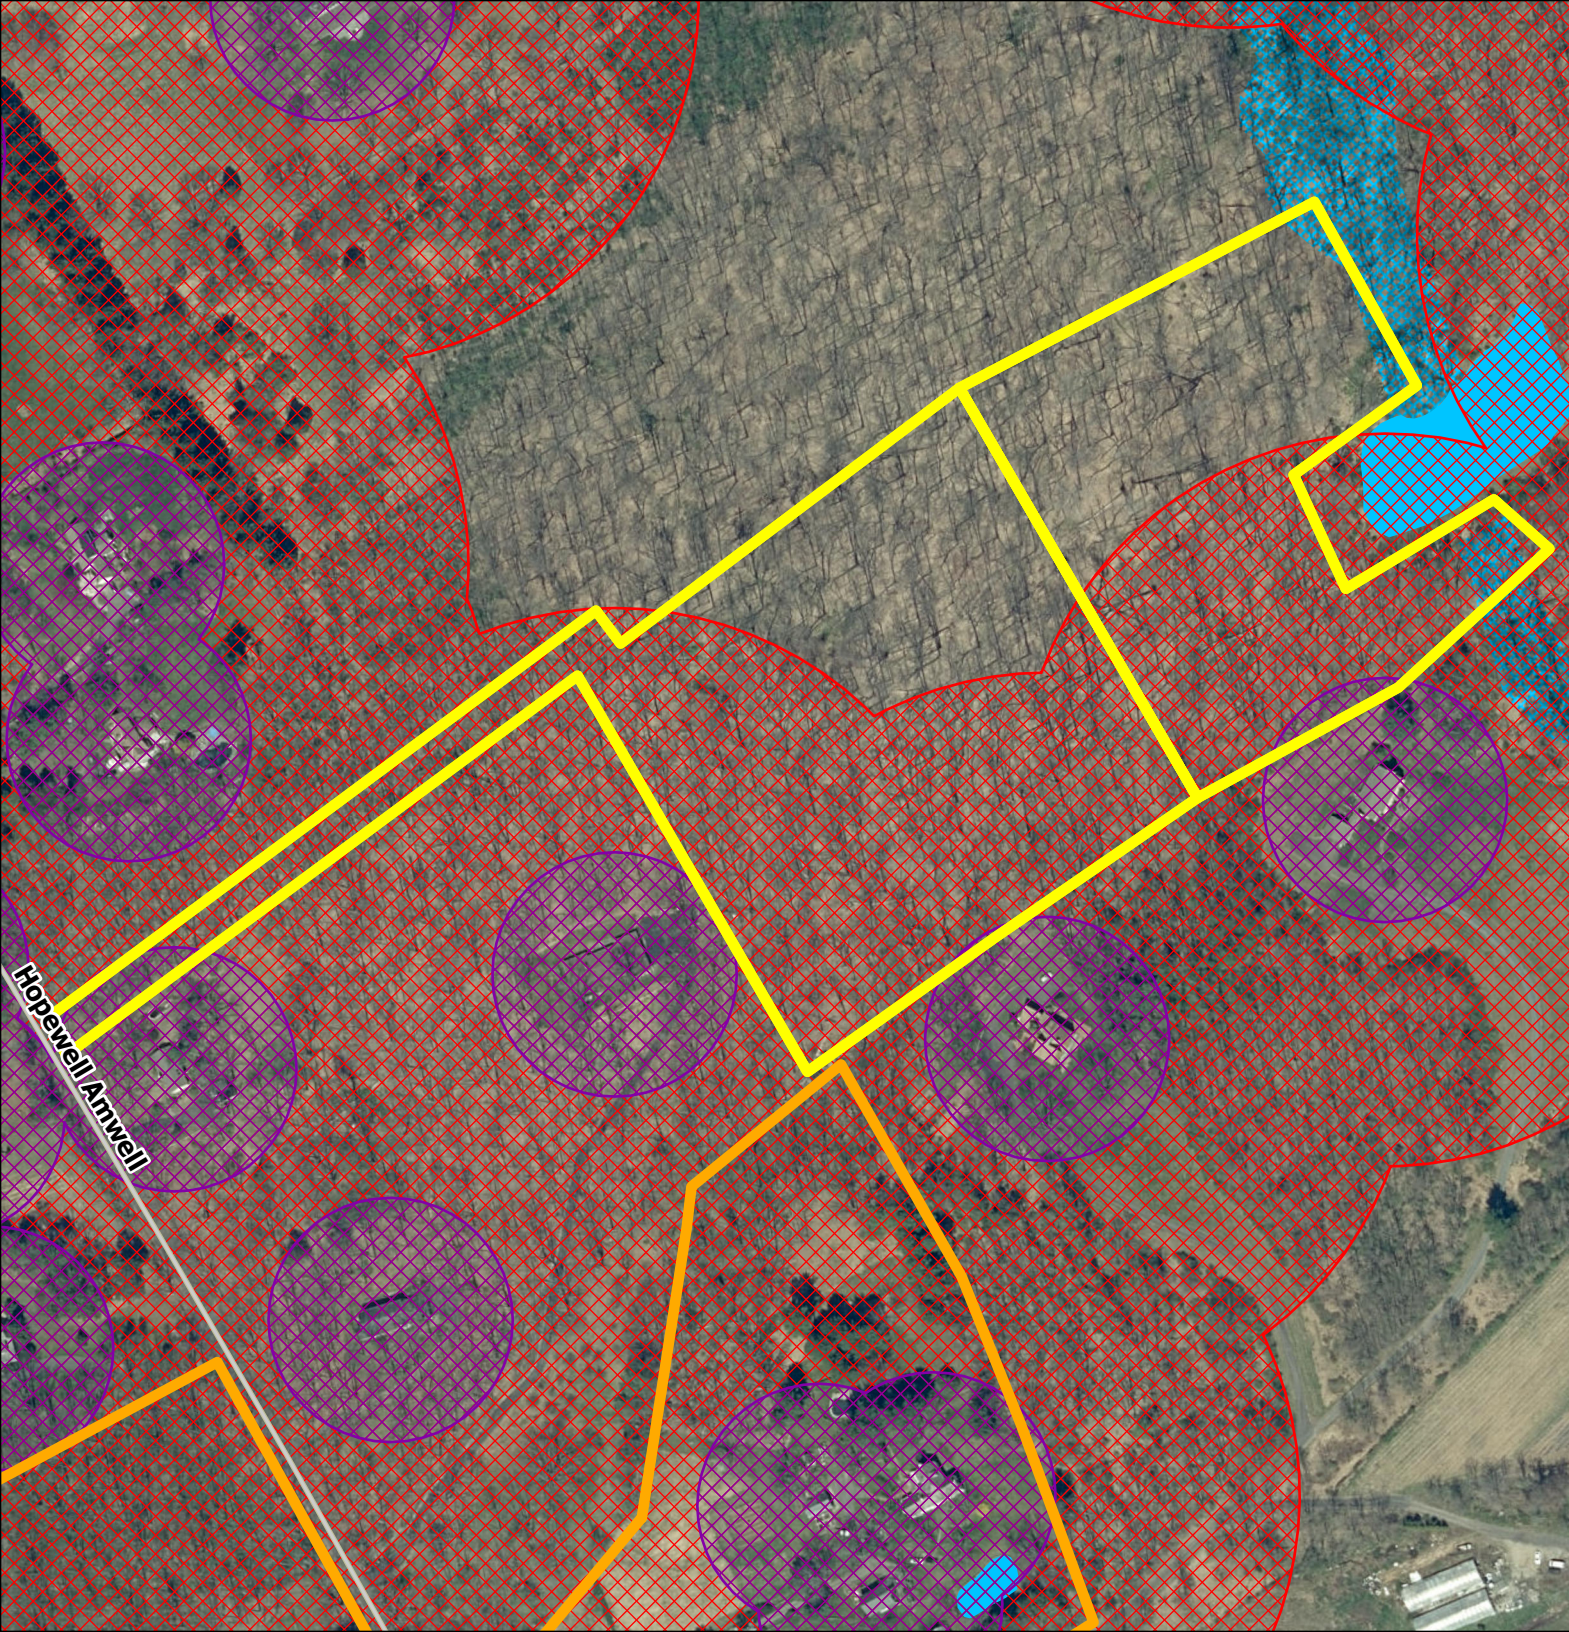

Arno-Pogorzelski Preserve

Legend

-  FoHVOS Preserve
-  FoHVOS Easement
-  Waterbody
-  Stream
-  Wetlands
-  Parking
-  Safety Zone - 150'
-  Safety Zone - 450'

0 150 300 Feet