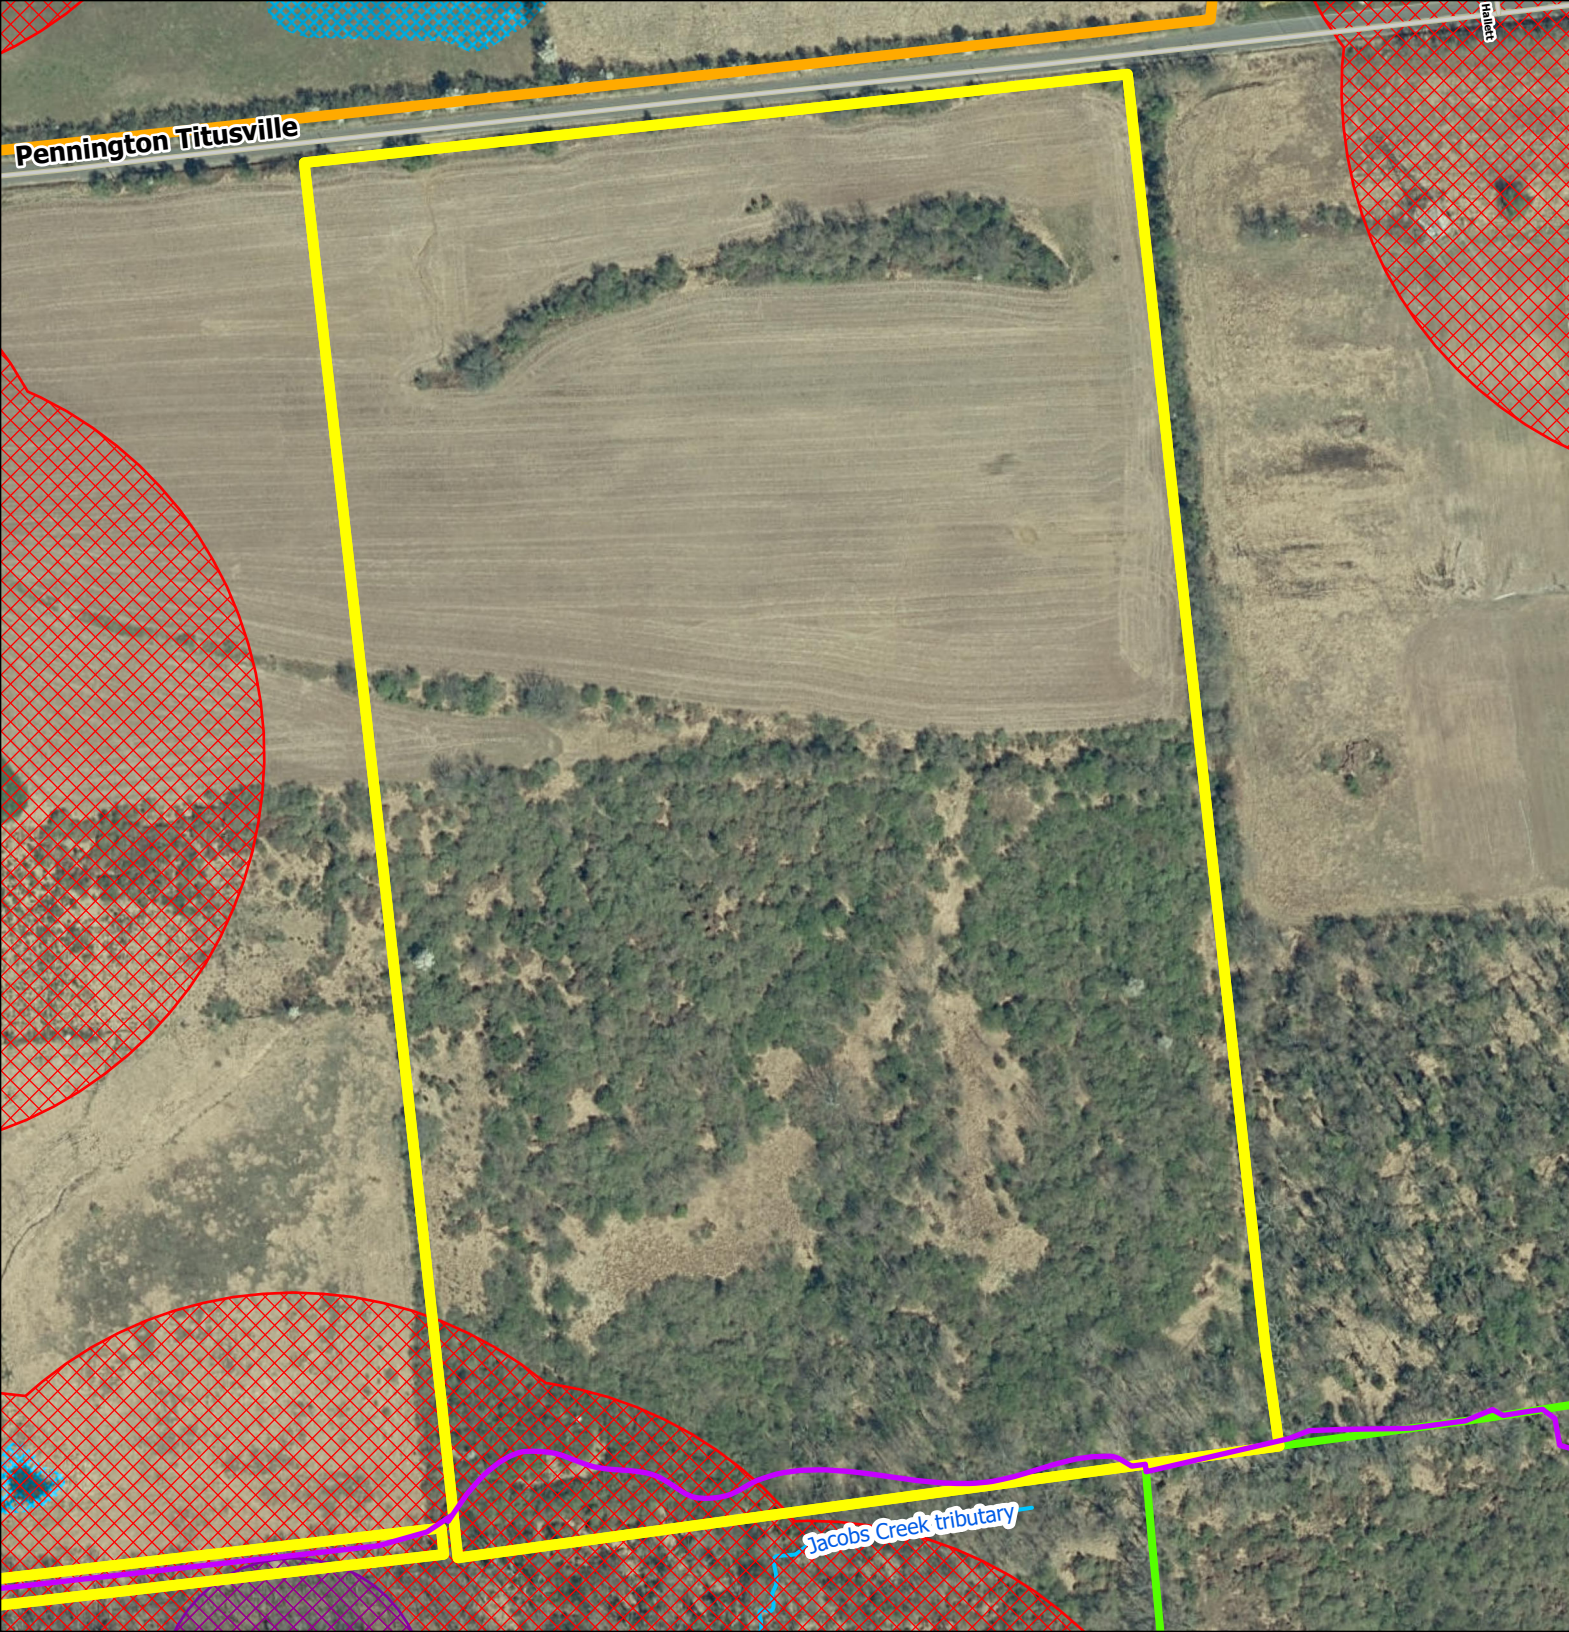

Brown Preserve

Legend

-  FoHVOS Preserve
-  FoHVOS Easement
-  Hopewell Township Property
-  Trails
-  Waterbody
-  Stream
-  Wetlands
-  Parking
-  Safety Zone - 150'
-  Safety Zone - 450'

0 150 300 Feet