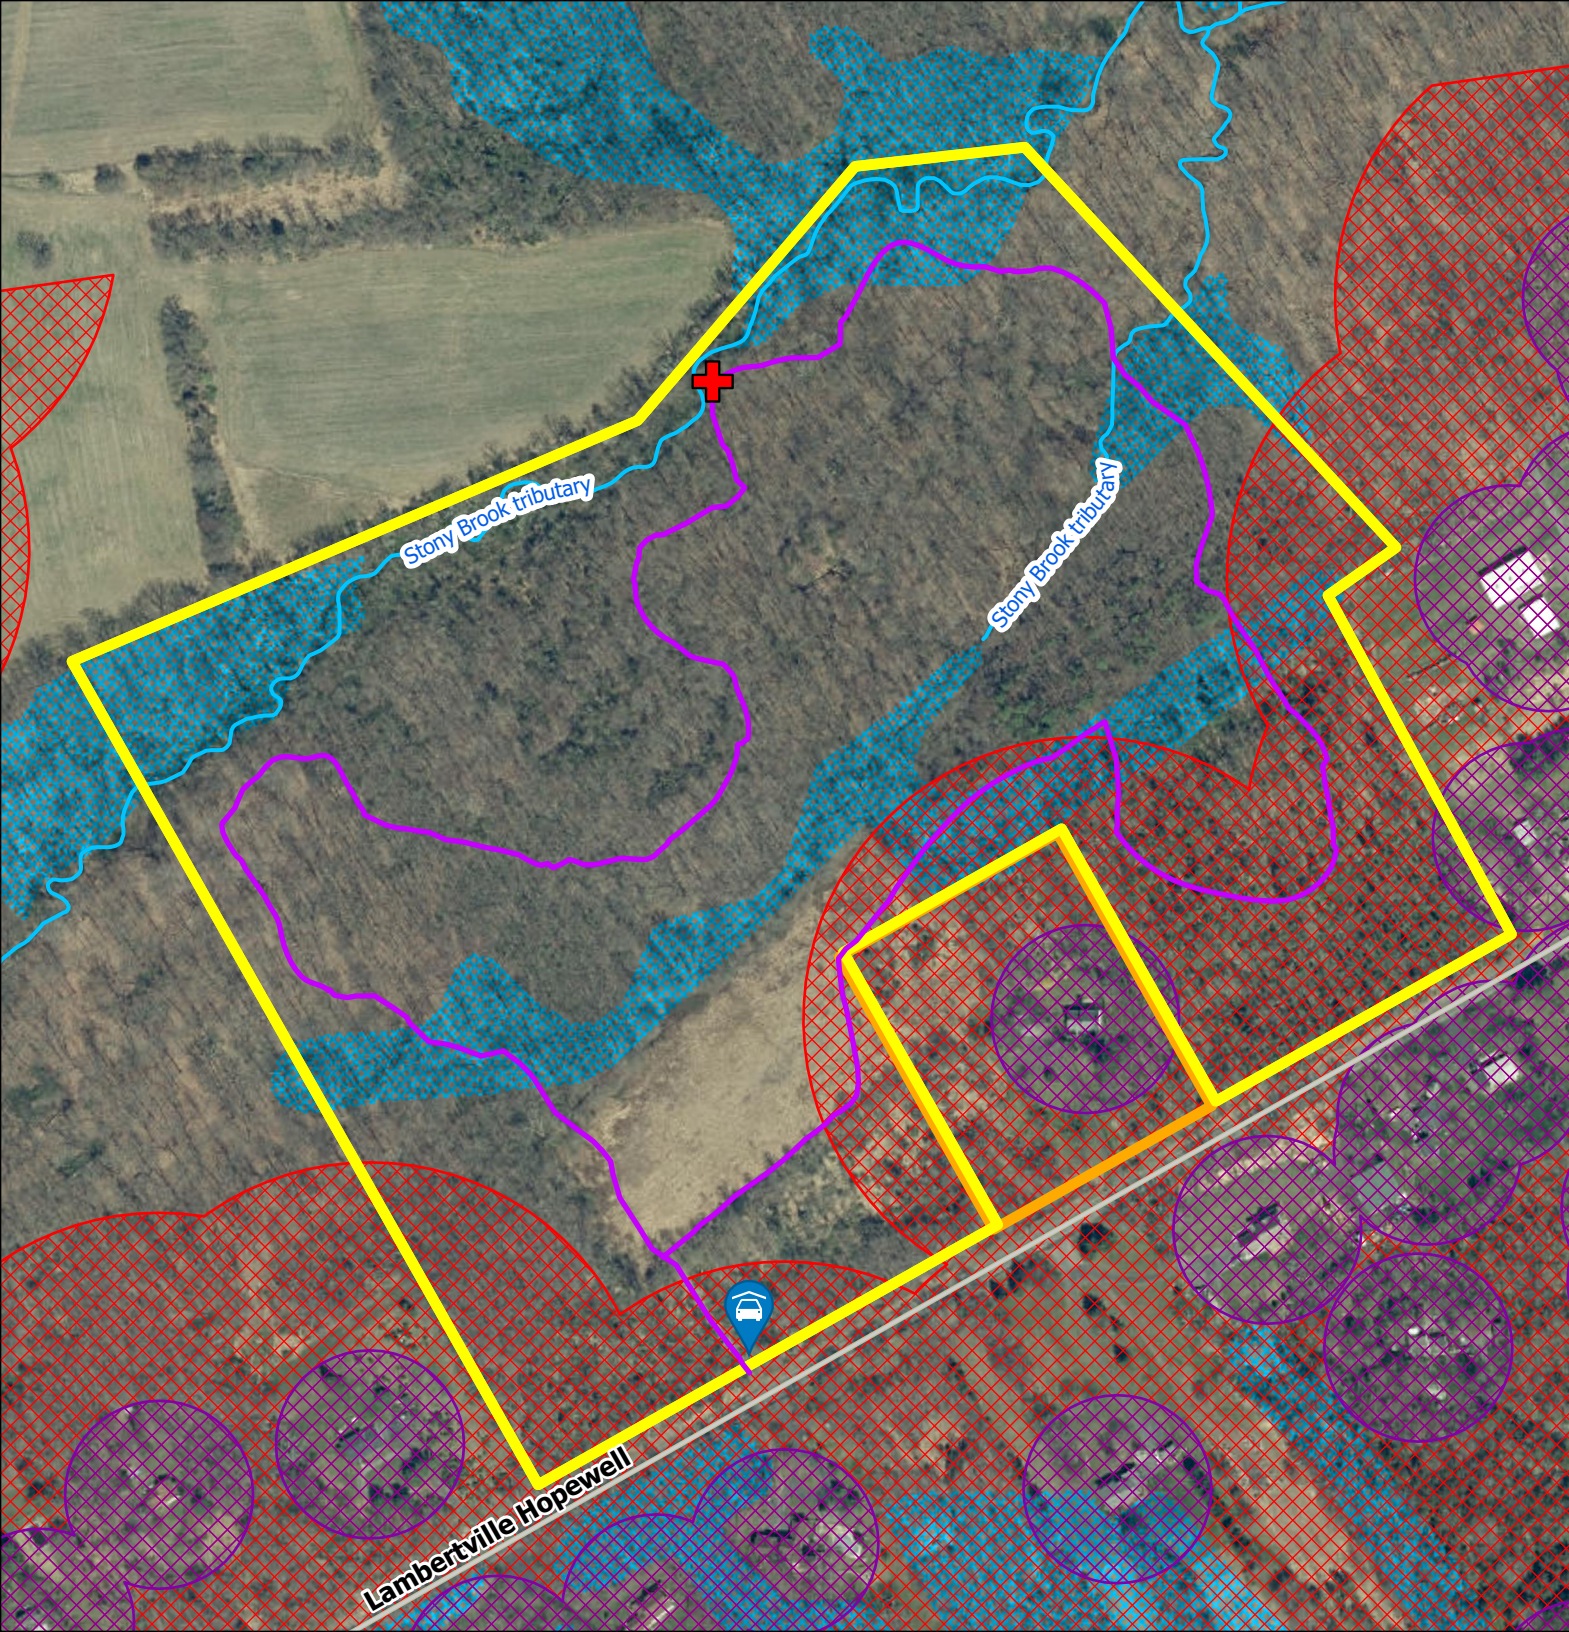

Nayfield Farm Preserve

Legend

-  FoHVOS Preserve
-  FoHVOS Easement
-  Trails
-  Waterbody
-  Stream
-  Wetlands
-  Bench
-  Parking
-  Safety Zone - 150'
-  Safety Zone - 450'

0 250 500 Feet