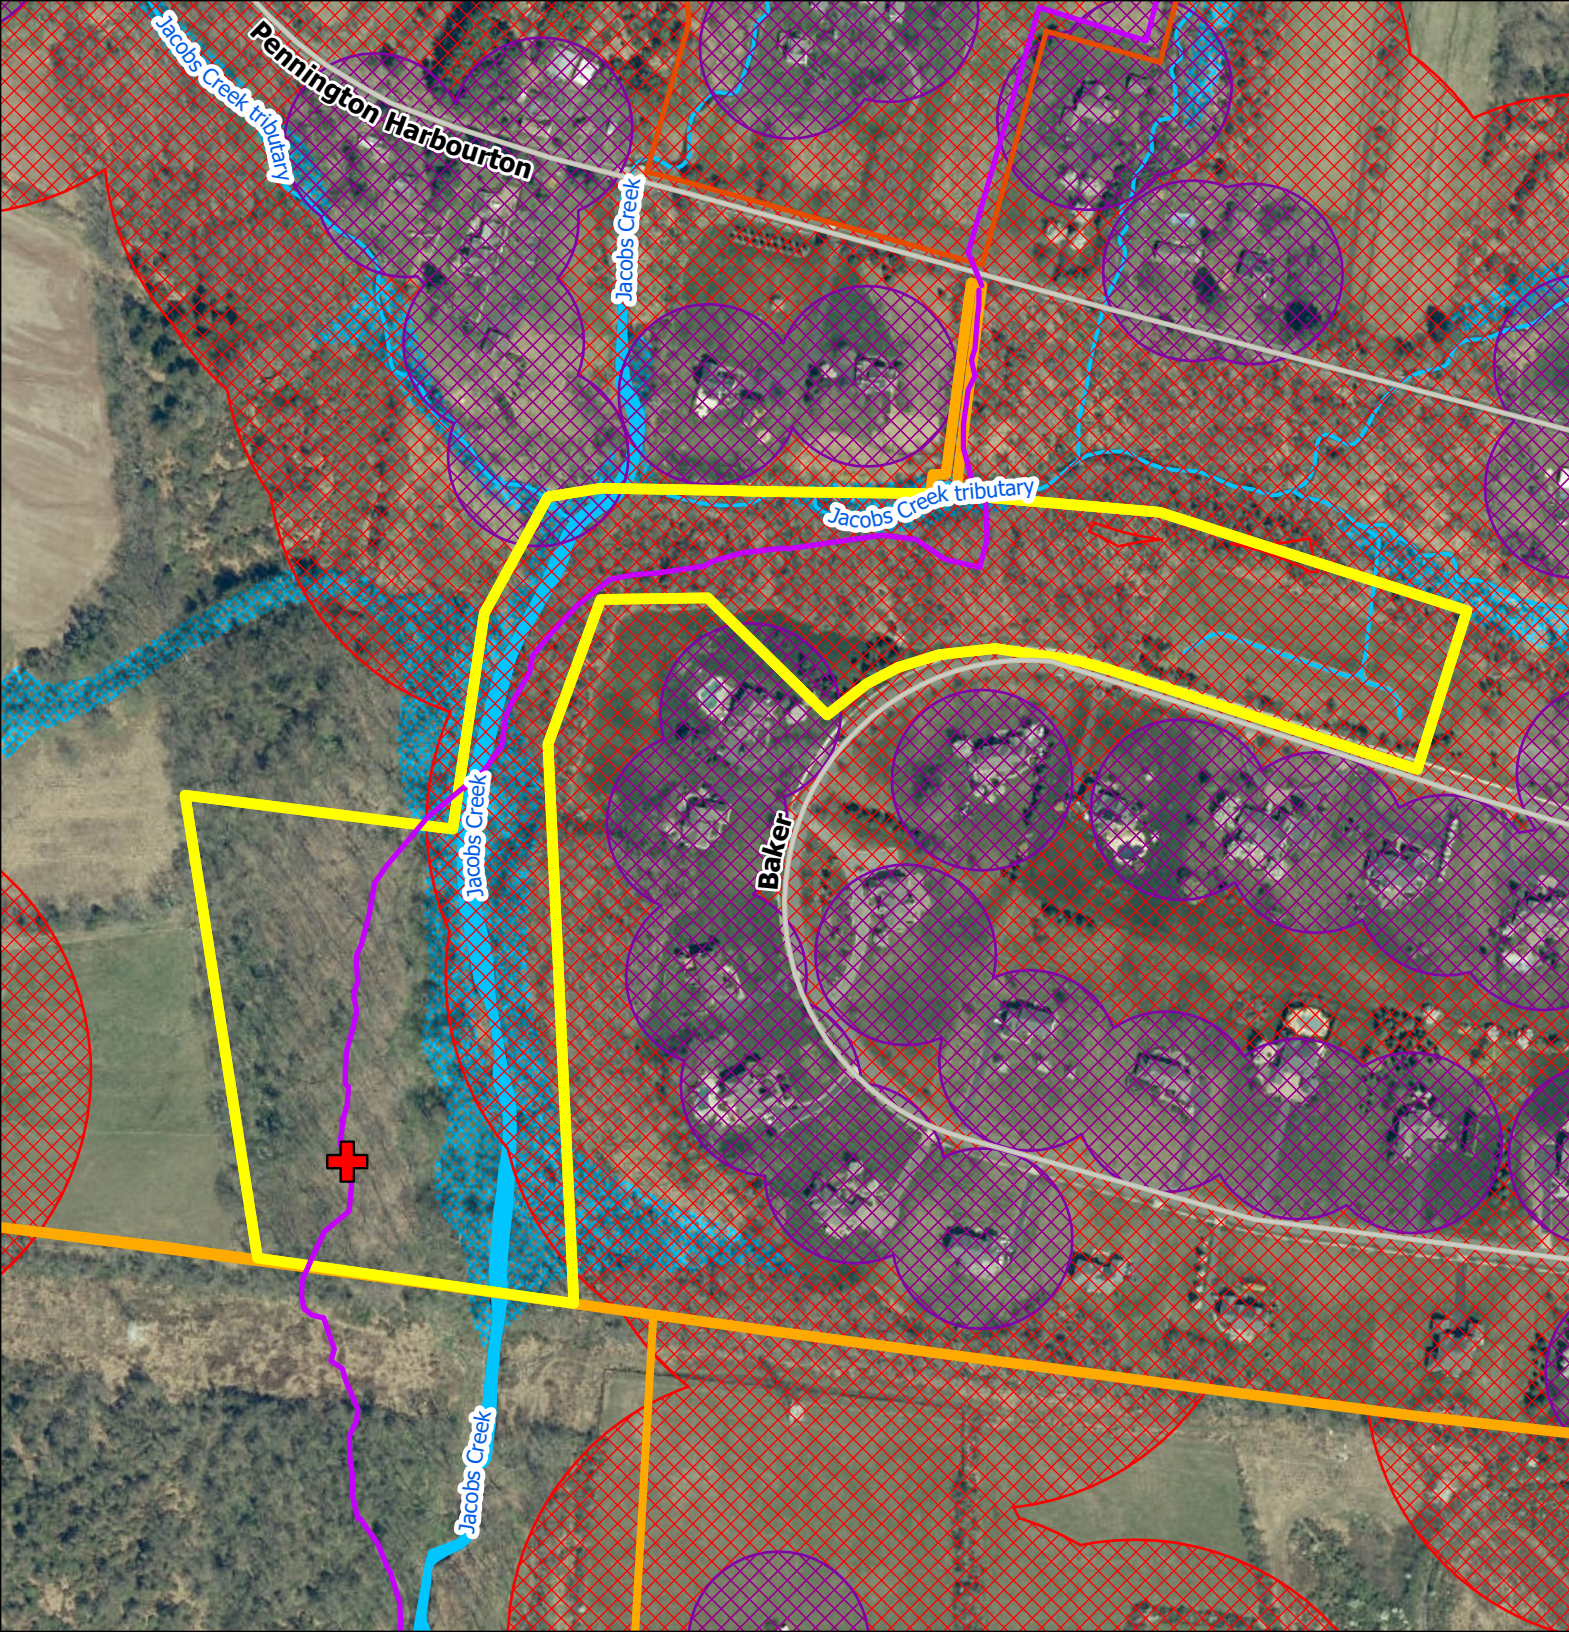

Nexus Preserve

Legend

-  FoHVOS Preserve
-  FoHVOS Easement
-  FoHVOS-D&R Easement
-  Trails
-  Waterbody
-  Stream
-  Wetlands
-  Bench
-  Safety Zone - 150'
-  Safety Zone - 450'

0 250 500 Feet