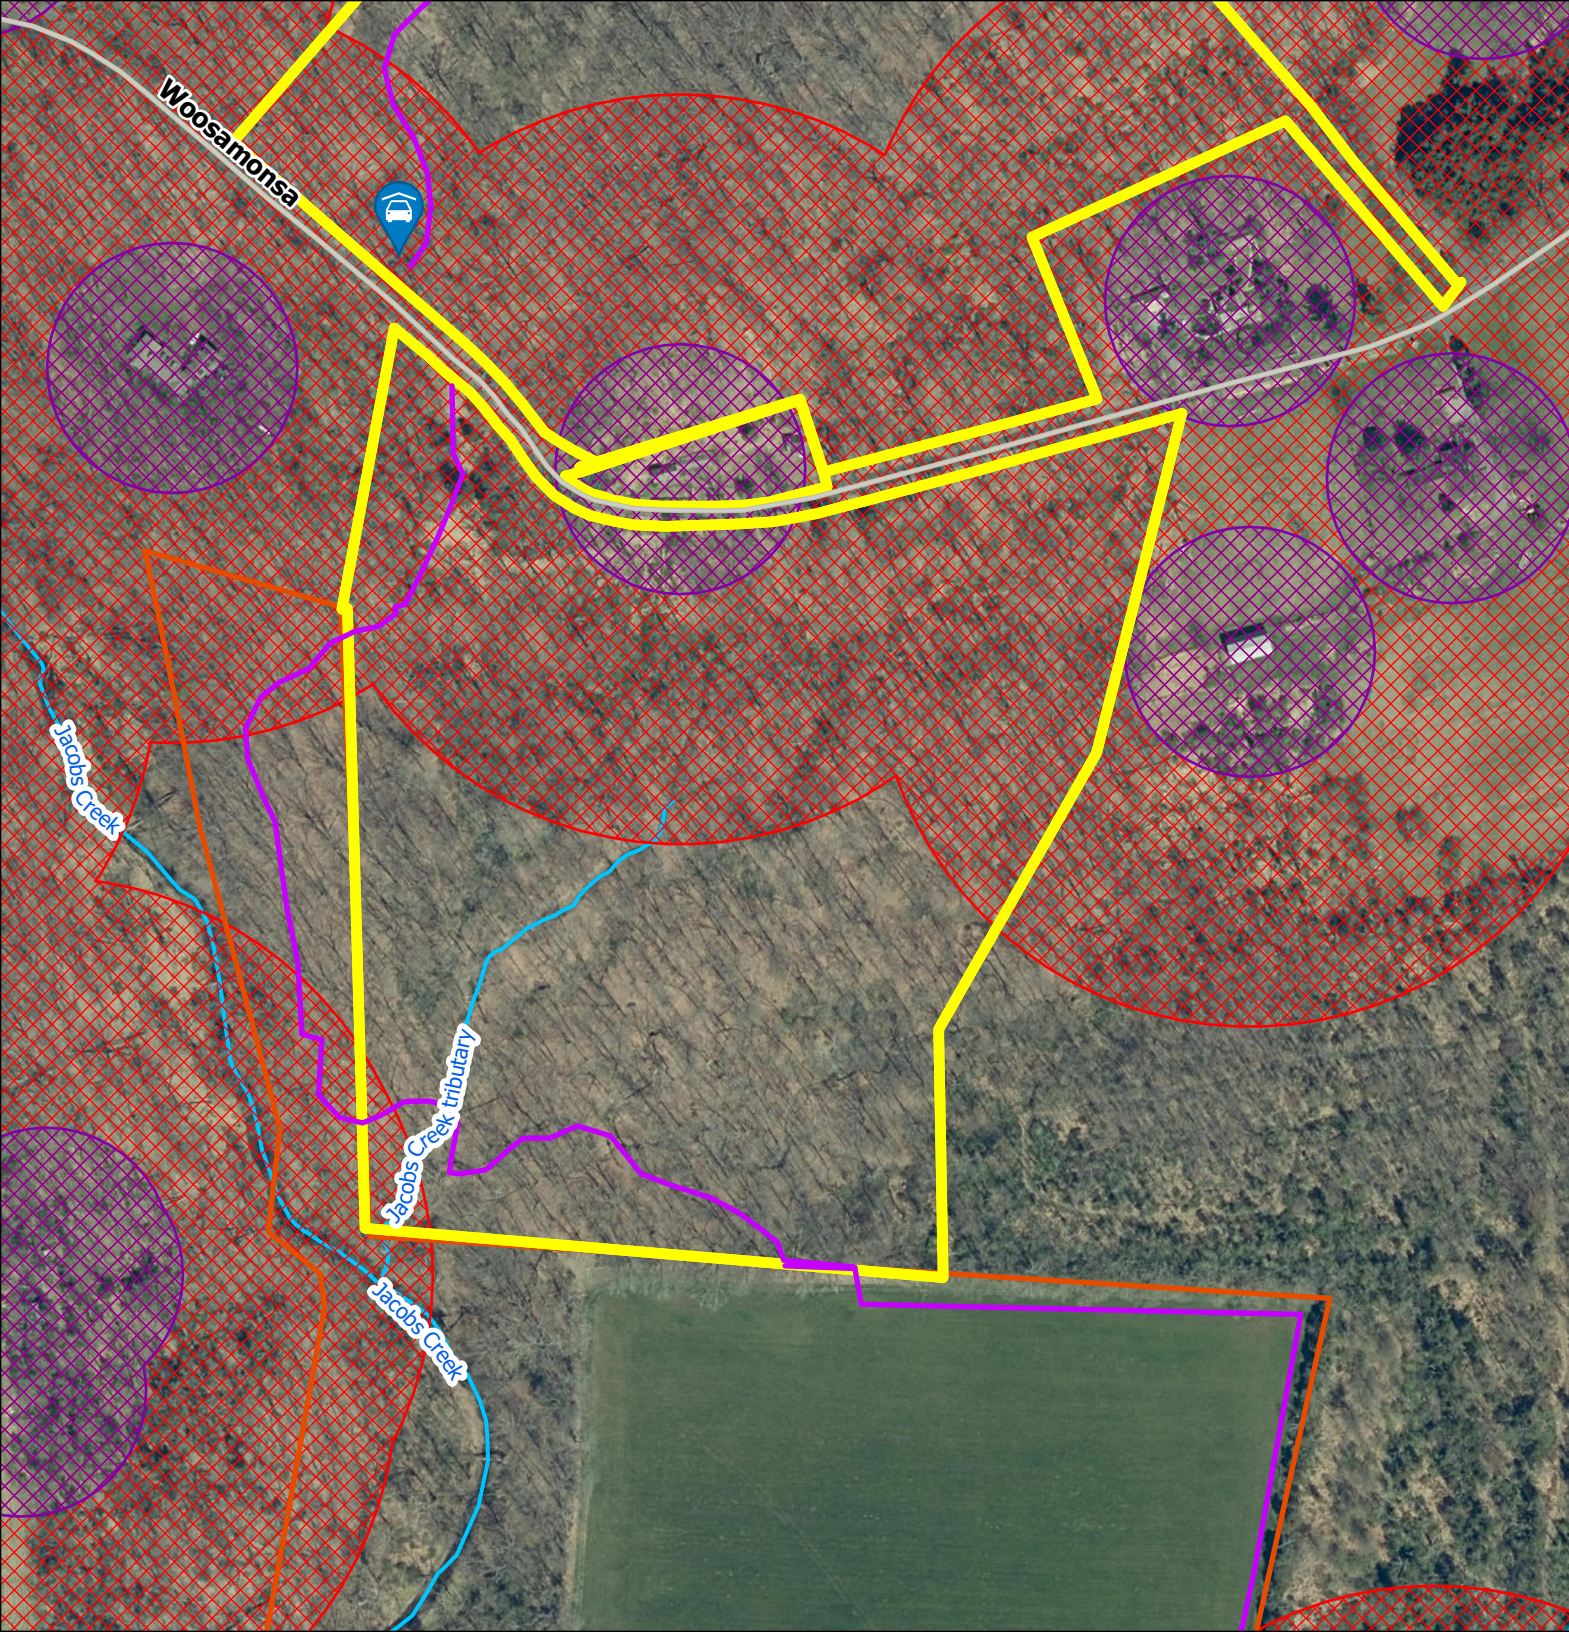

Walker Preserve

Legend

-  FoHVOS Preserve
-  FoHVOS Easement
-  FoHVOS-D&R Easement
-  Trails
-  Waterbody
-  Stream
-  Wetlands
-  Parking
-  Safety Zone - 150'
-  Safety Zone - 450'

0 150 300 Feet

N