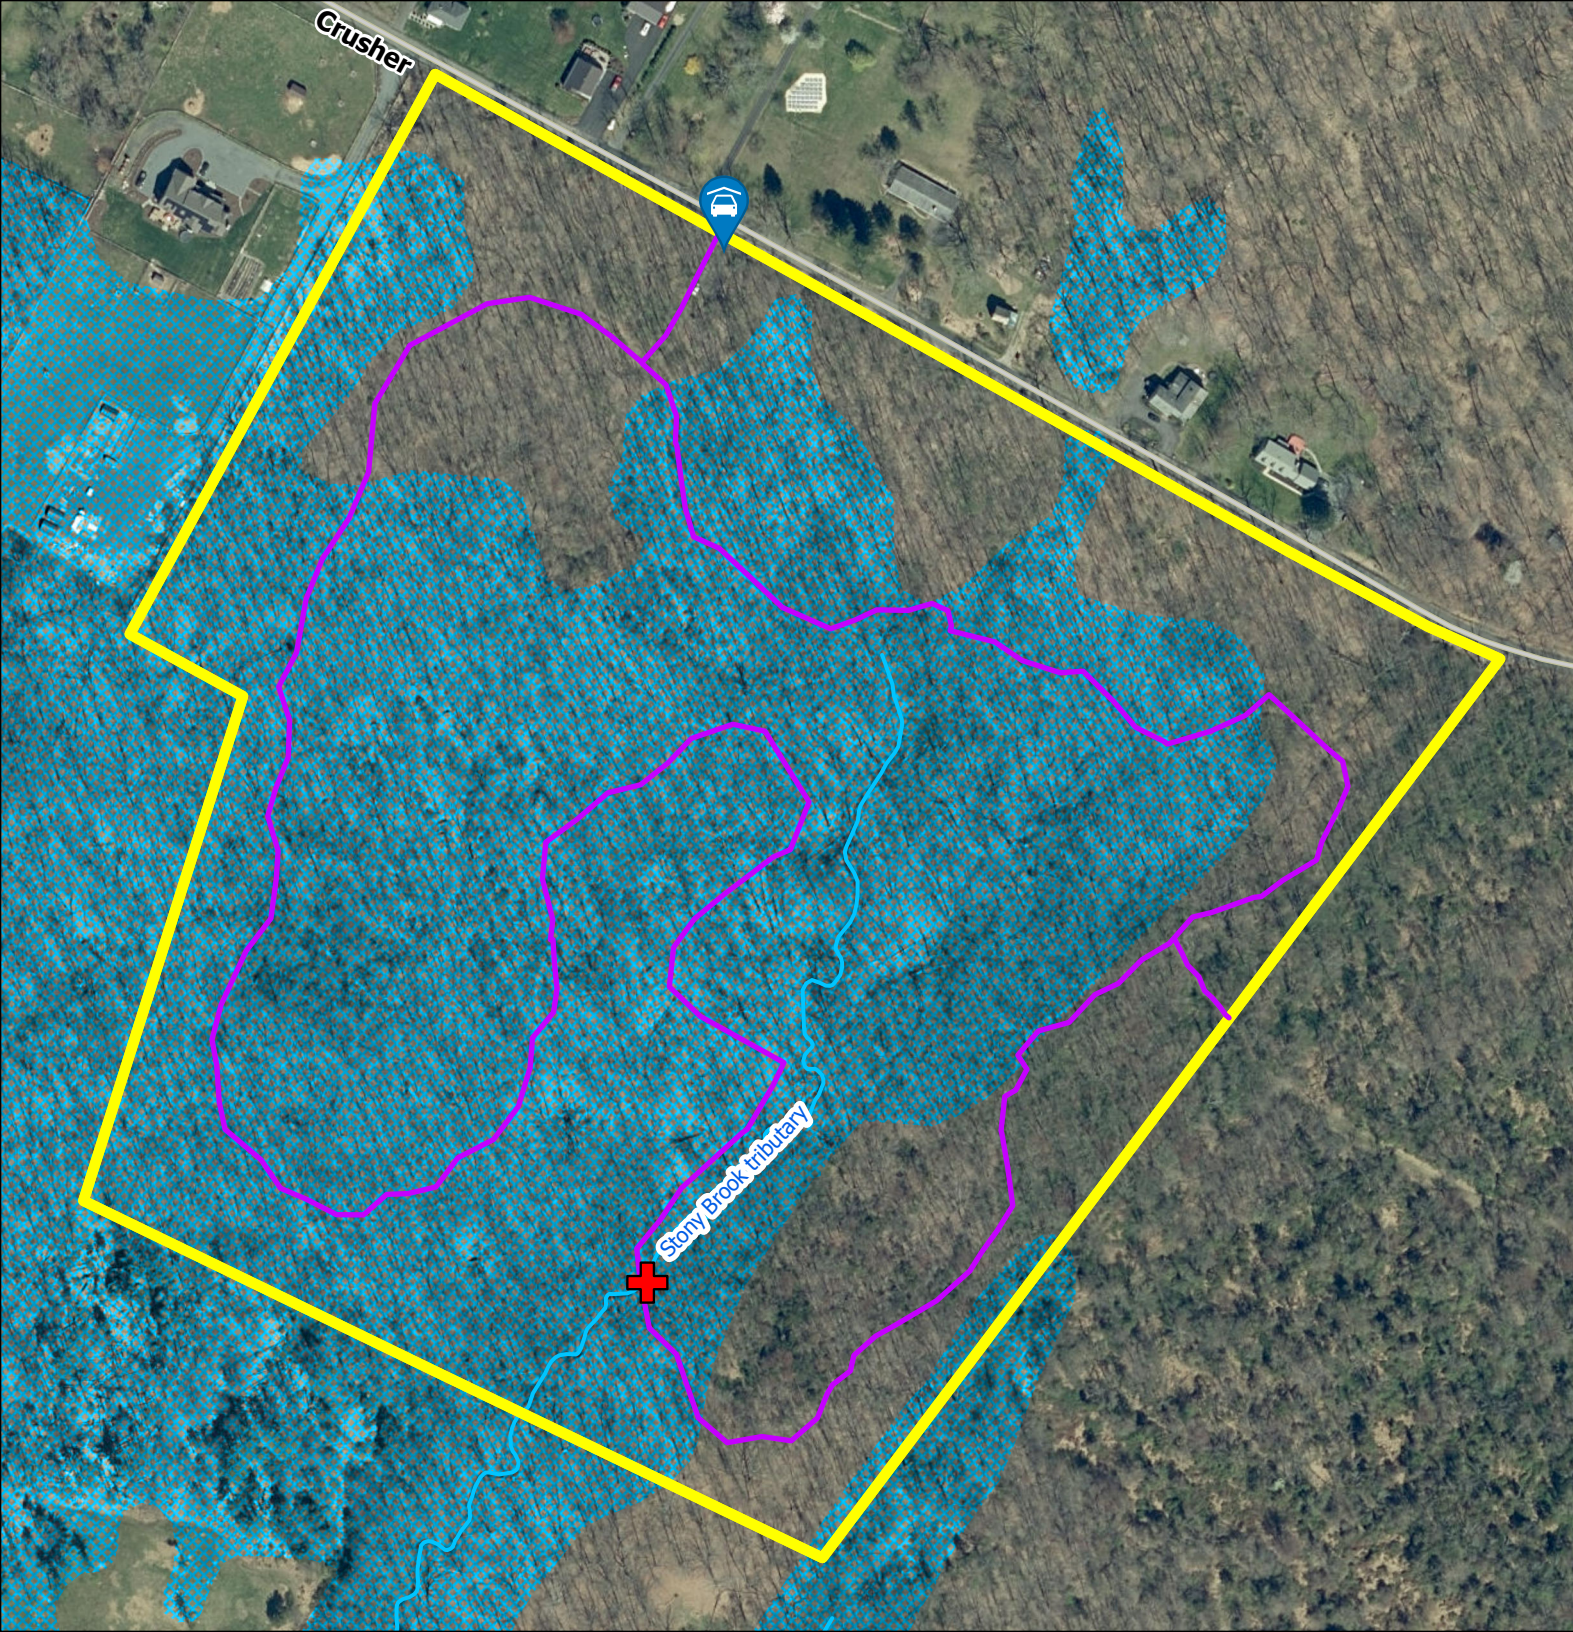

Elks Preserve

Legend

-  FoHVOS Preserve
-  Trails
-  Waterbody
-  Stream
-  Wetlands
-  Bench
-  Parking

0 150 300 Feet