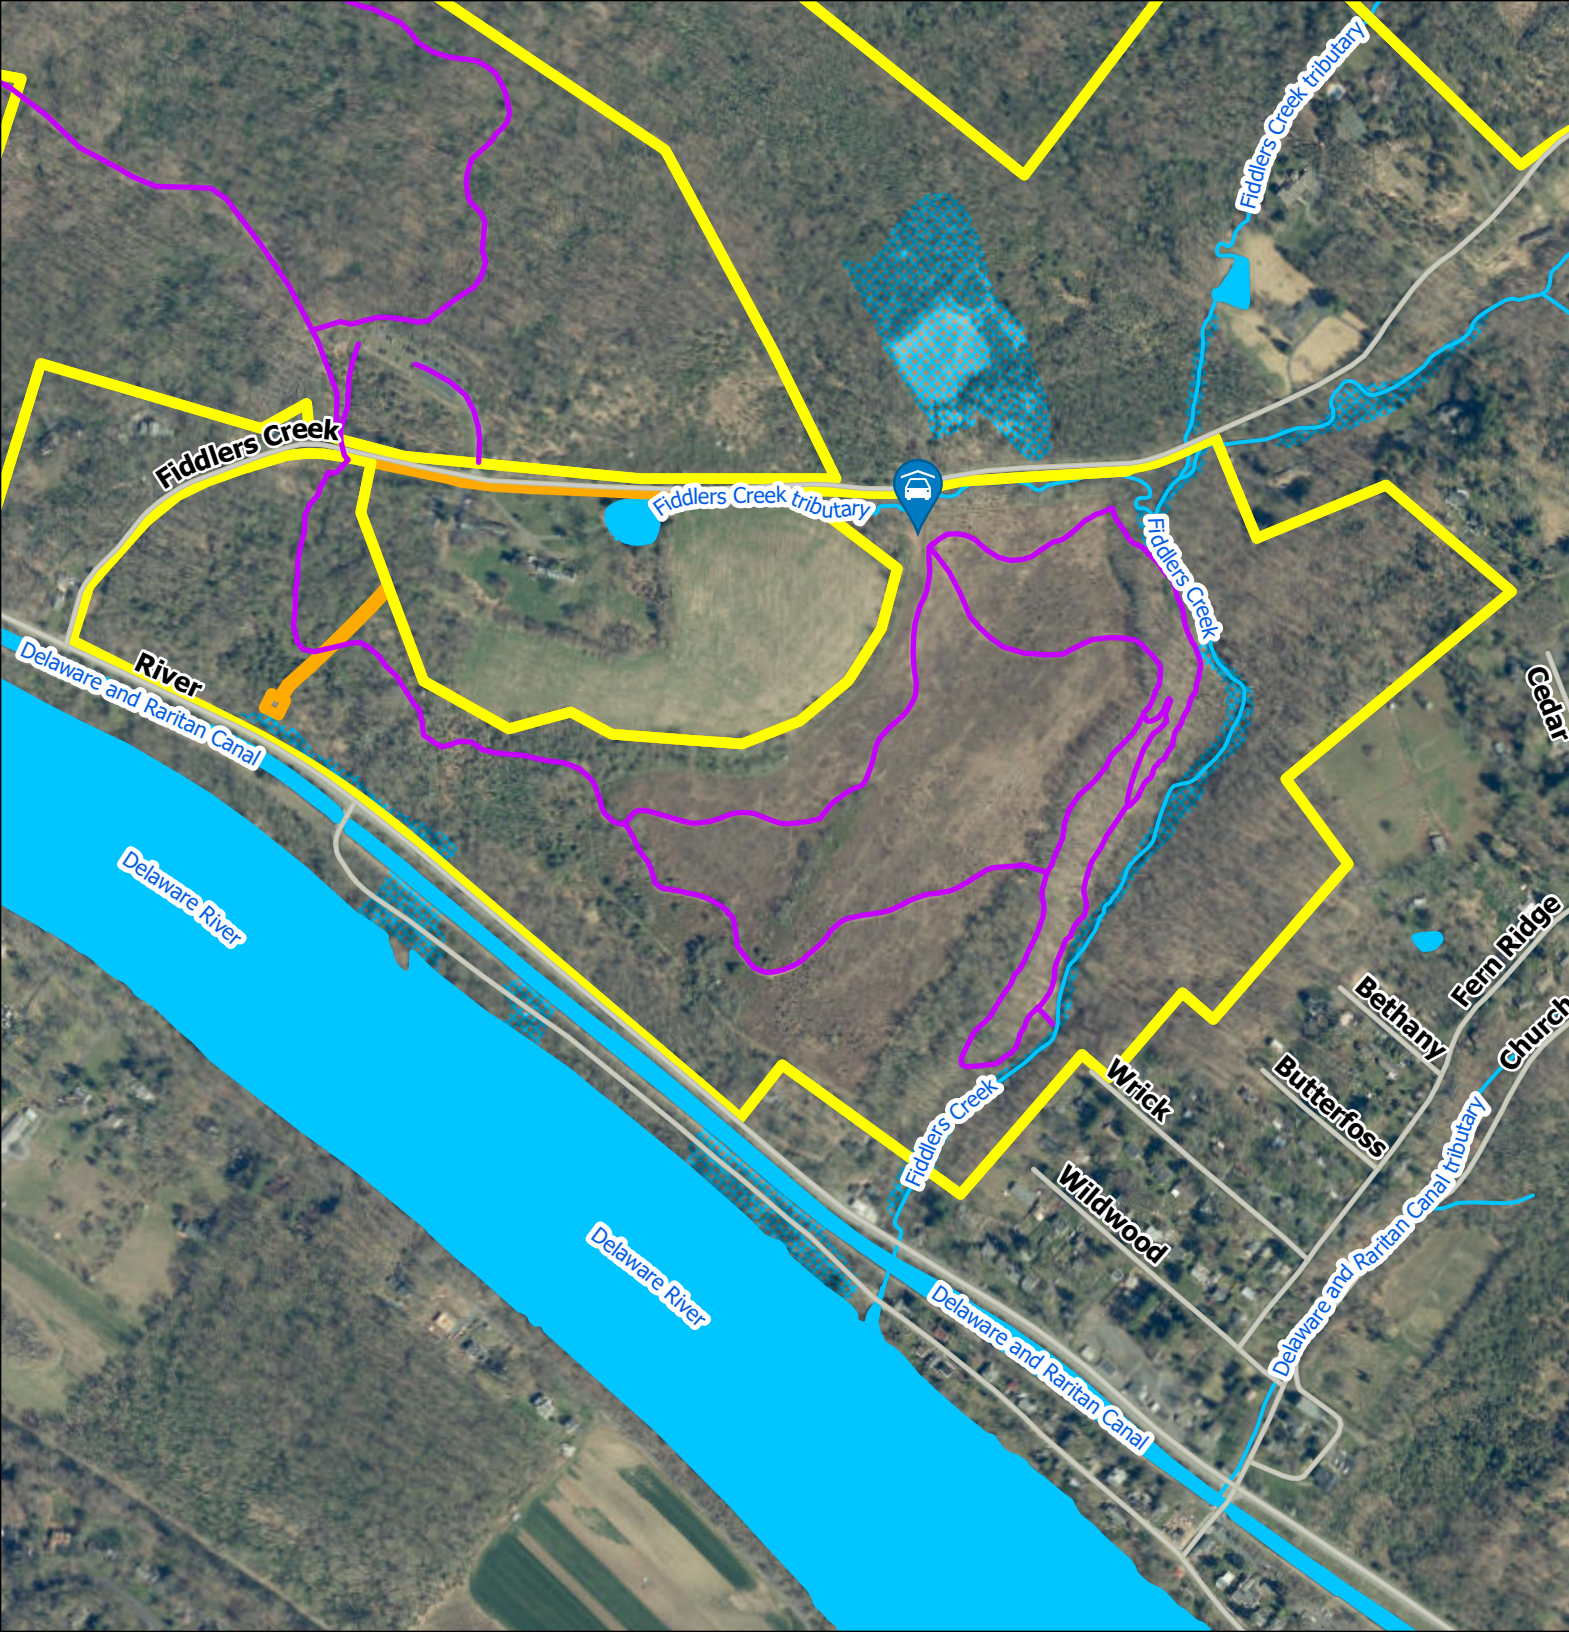

## Fiddlers Creek Preserve

### Legend

-  FoHVOS Preserve
-  FoHVOS Easement
-  Trails
-  Waterbody
-  Stream
-  Wetlands
-  Parking

0 250 500 750 Feet