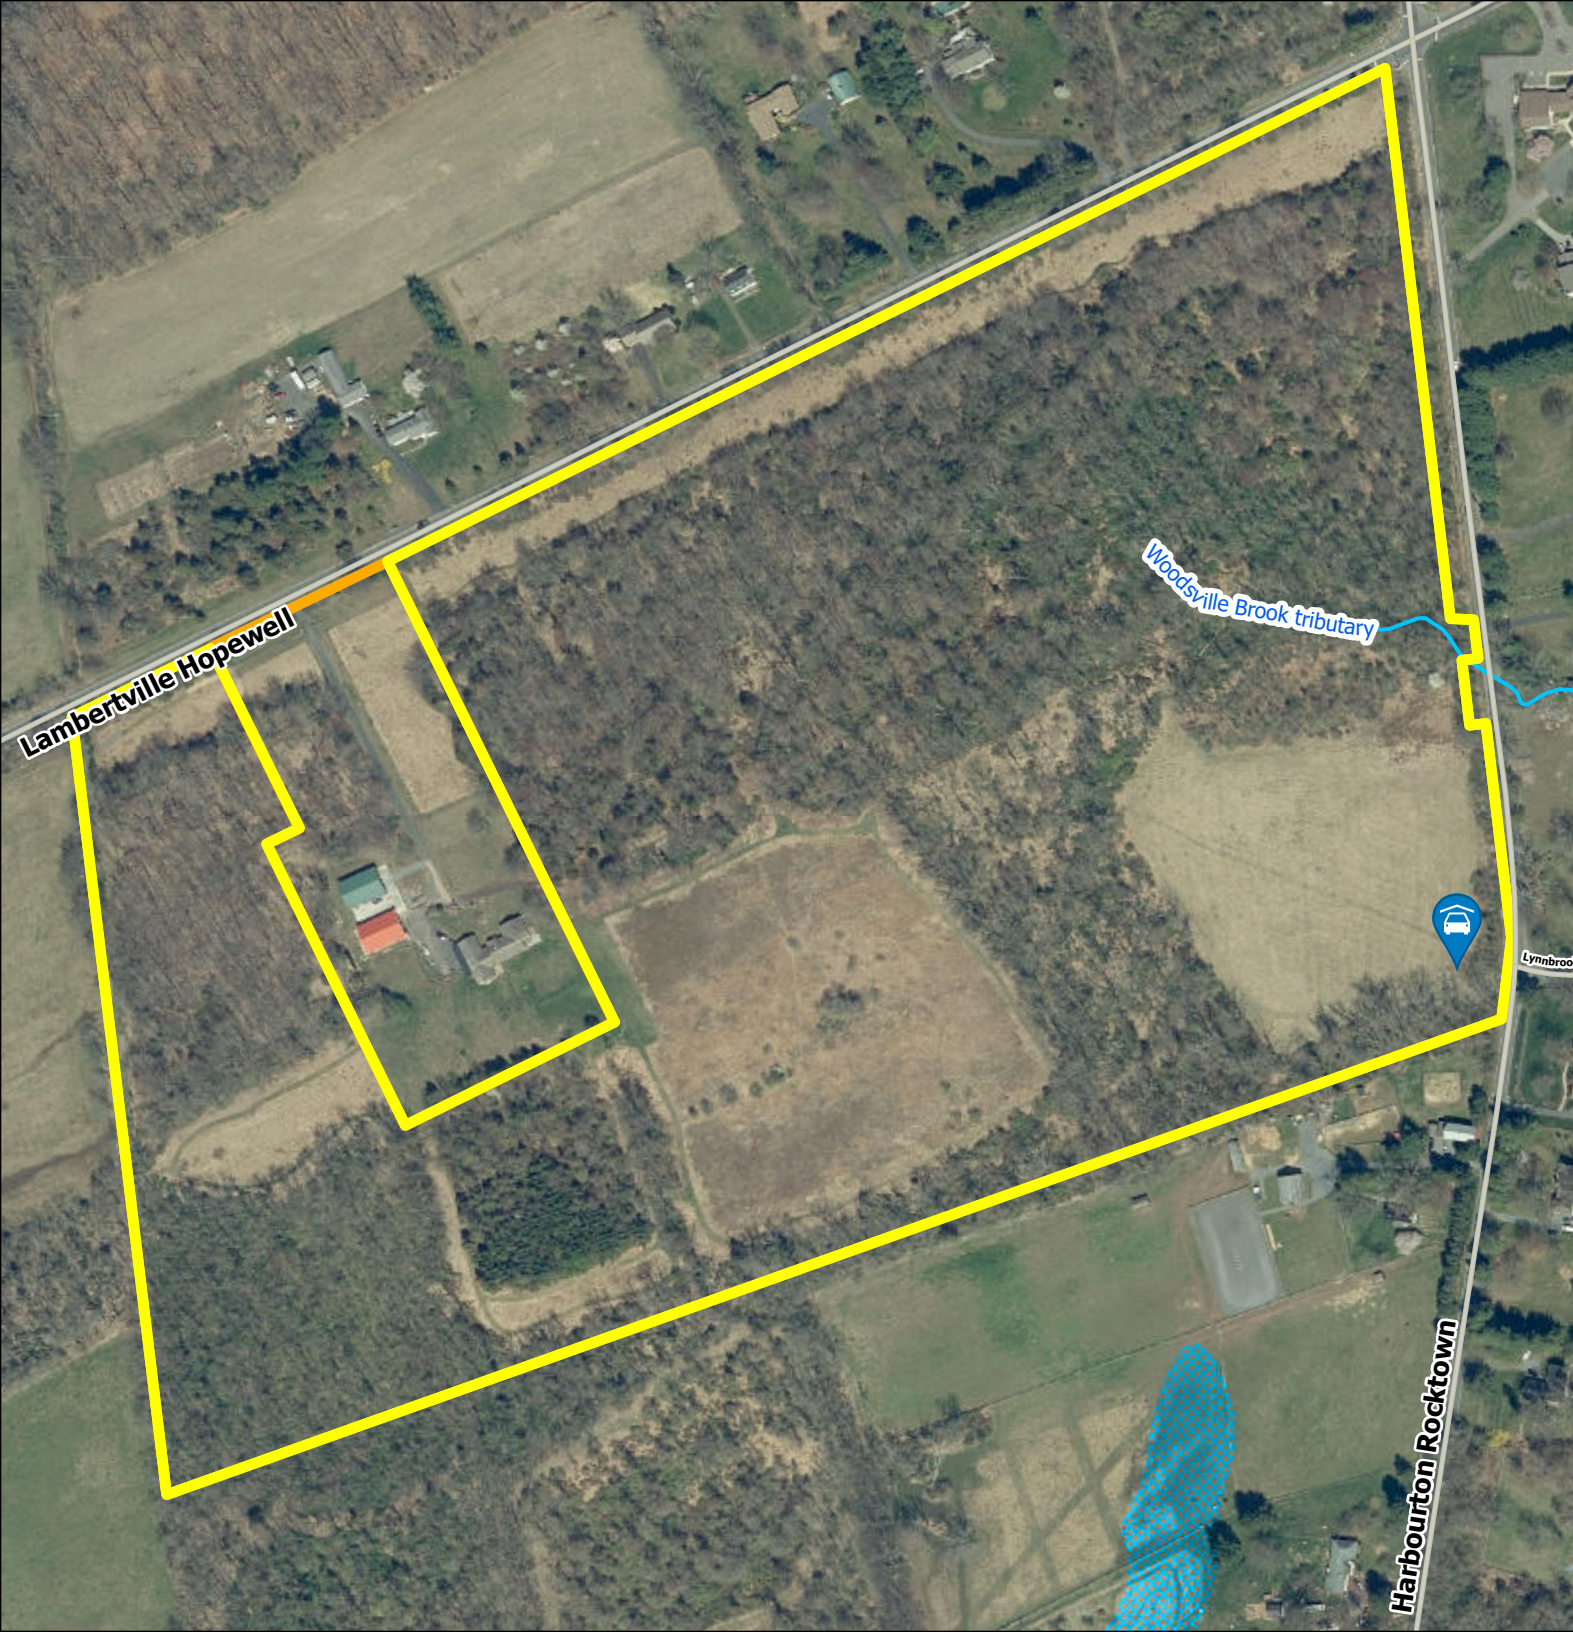

## Gomez Preserve

### Legend

-  FoHVOS Preserve
-  FoHVOS Easement
-  Waterbody
-  Stream
-  Wetlands
-  Parking

0 100 200 Feet