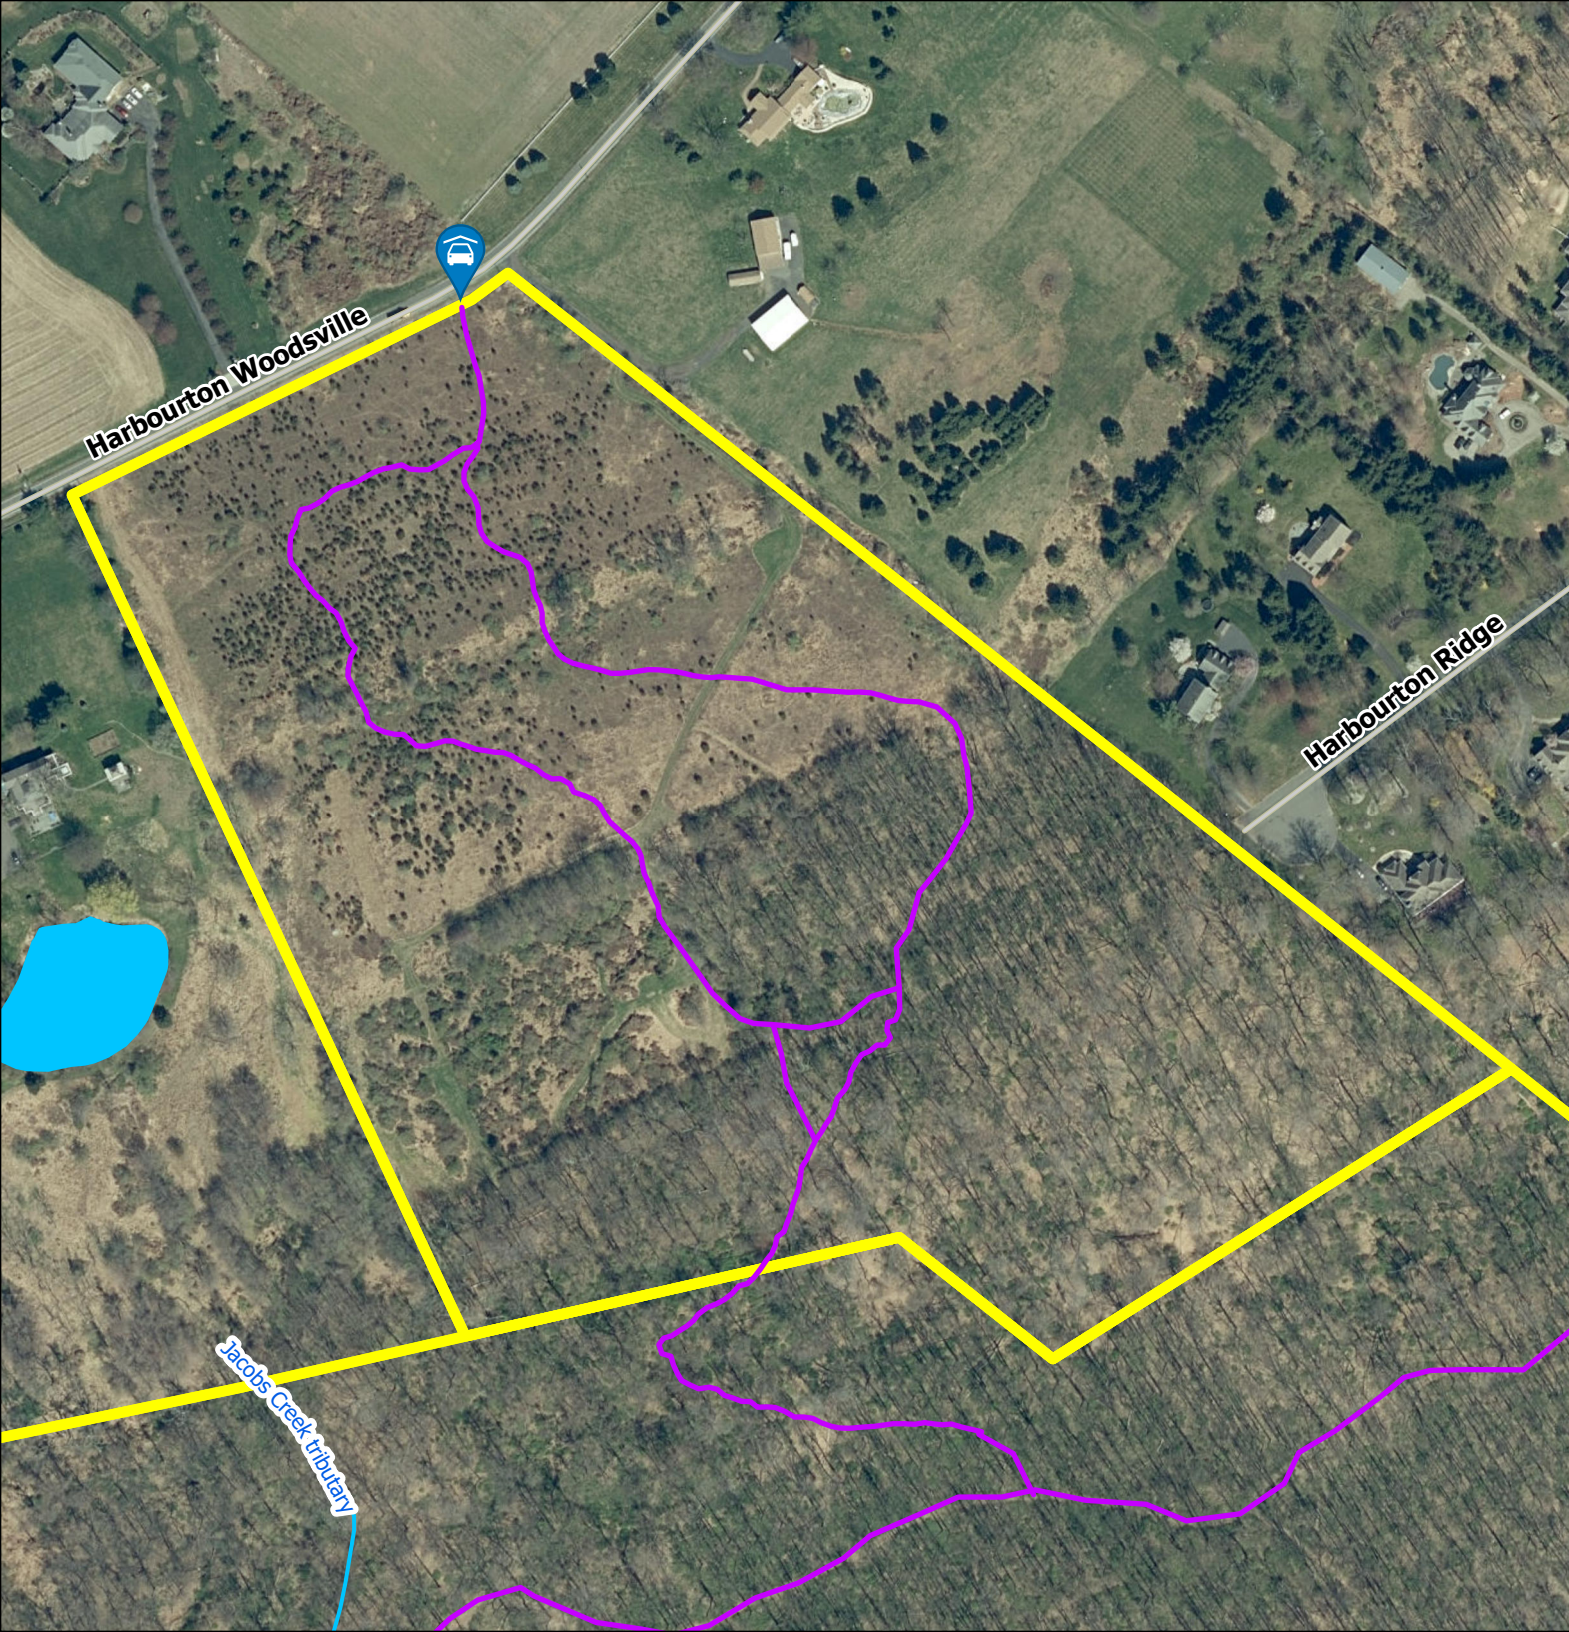

Harbourton Preserve

Legend

-  FoHVOS Preserve
-  Trails
-  Waterbody
-  Stream
-  Wetlands
-  Parking

0 150 300 Feet

N