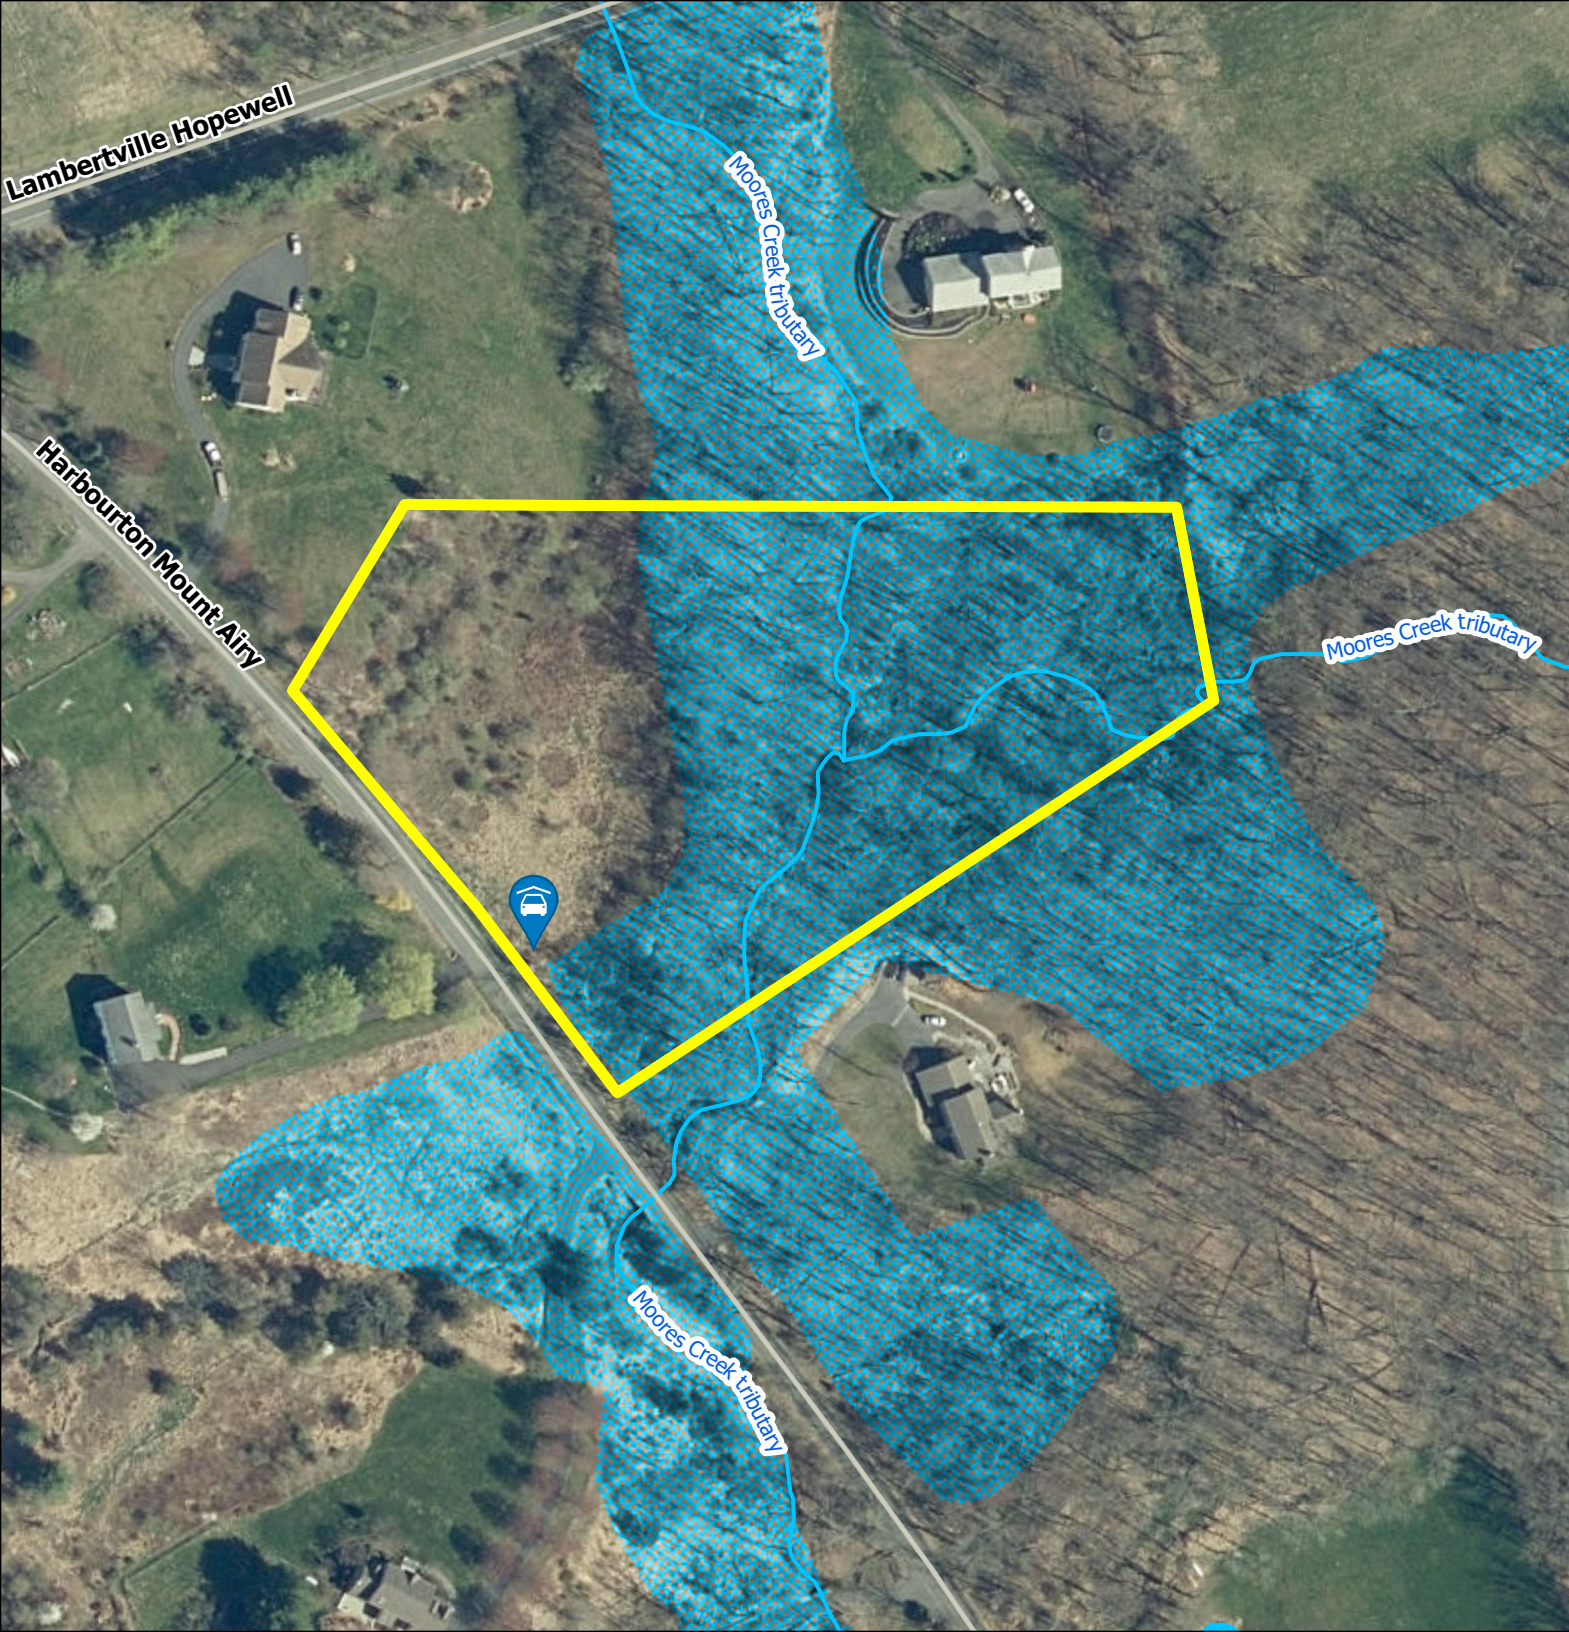

Krech Preserve

Legend

-  FoHVOS Preserve
-  Waterbody
-  Stream
-  Wetlands
-  Parking

0 100 200 Feet