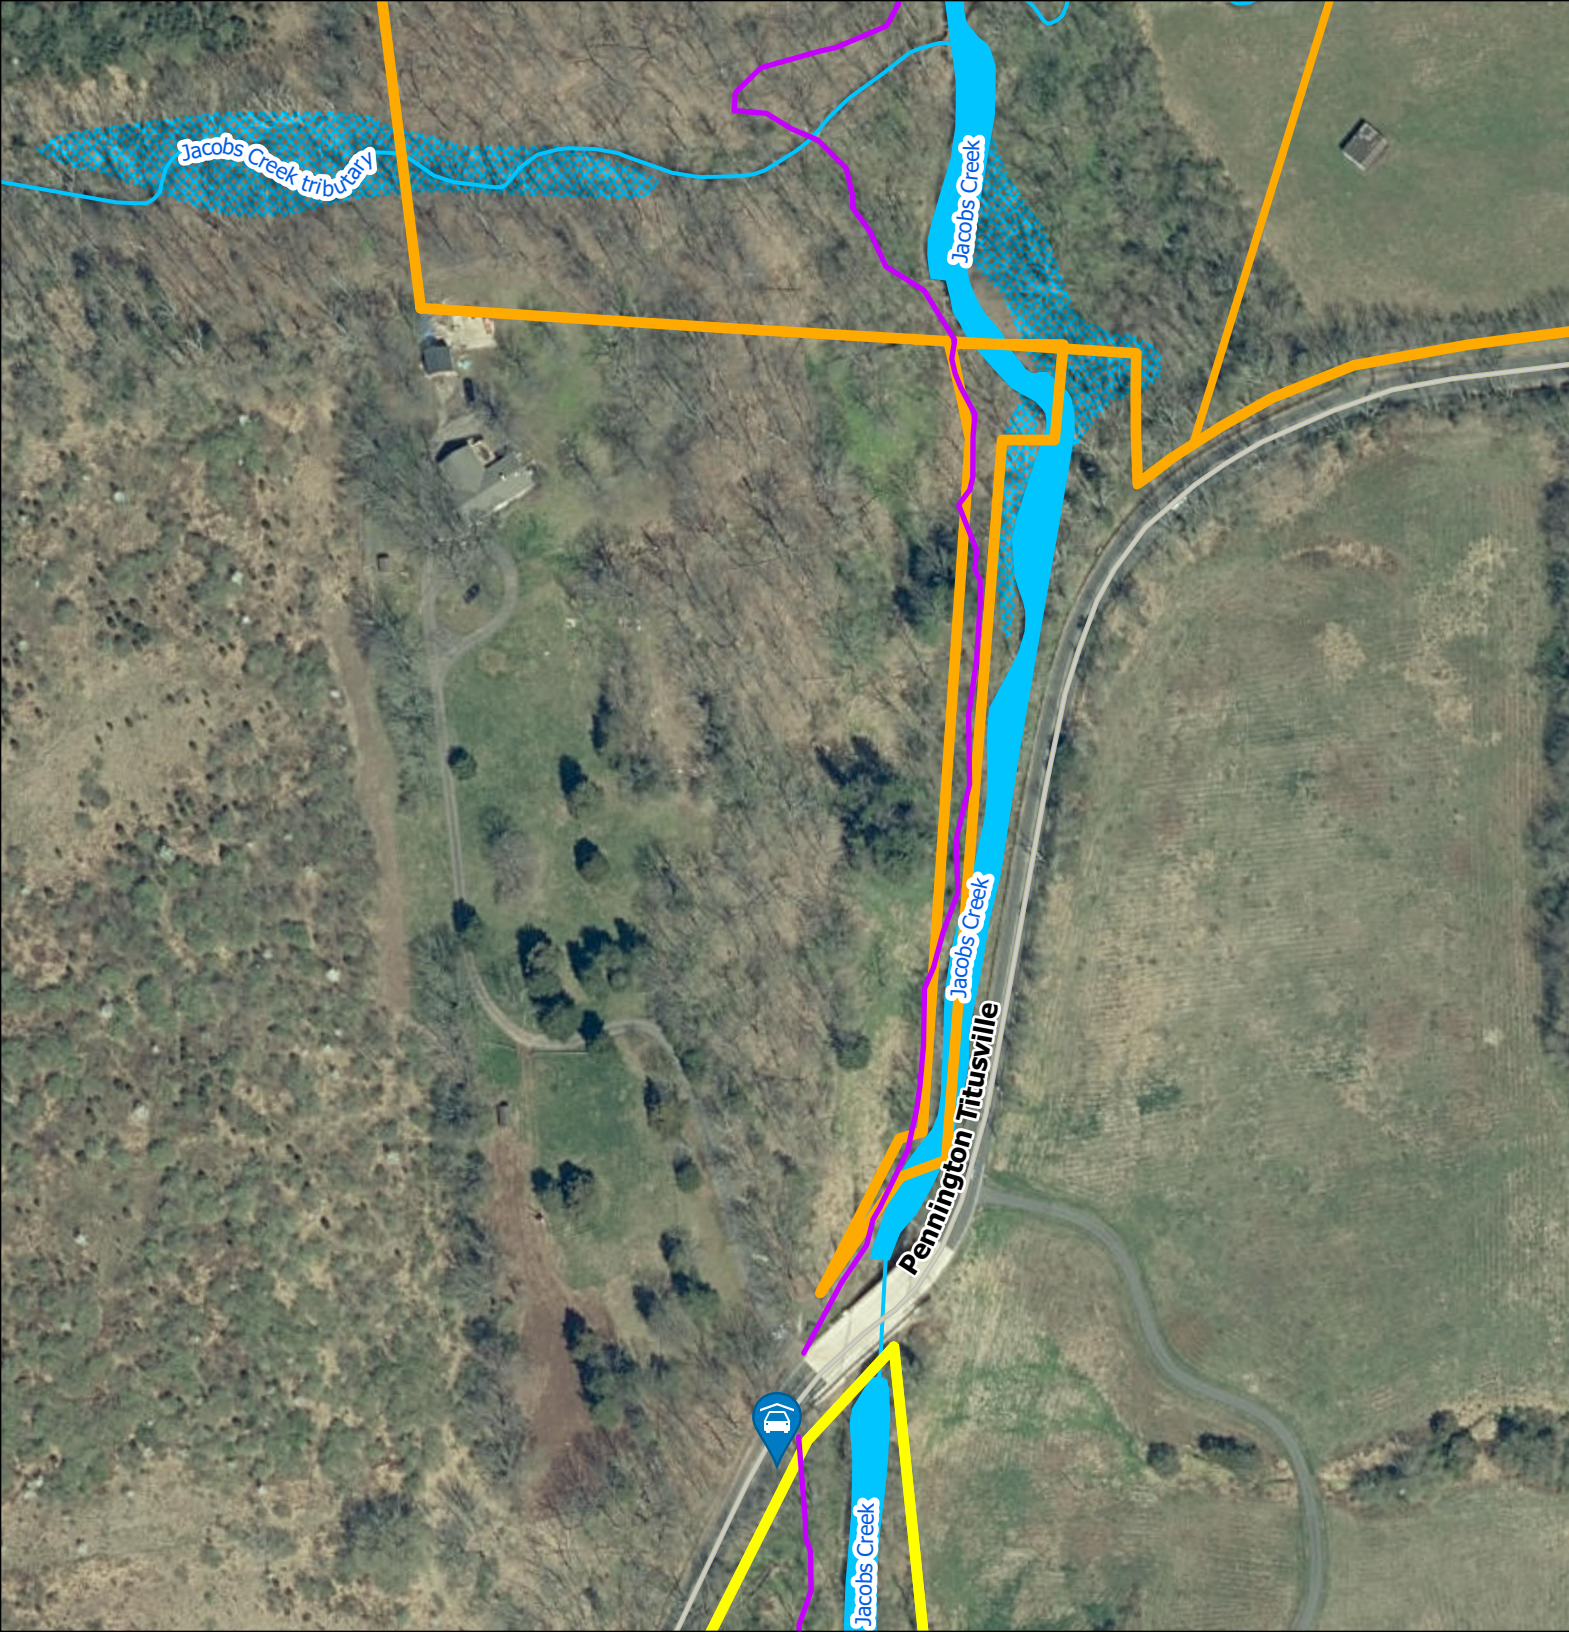

Logan Easement

Legend

-  FoHVOS Preserve
-  FoHVOS Easement
-  Trails
-  Waterbody
-  Stream
-  Wetlands
-  Parking

0 100 200 Feet