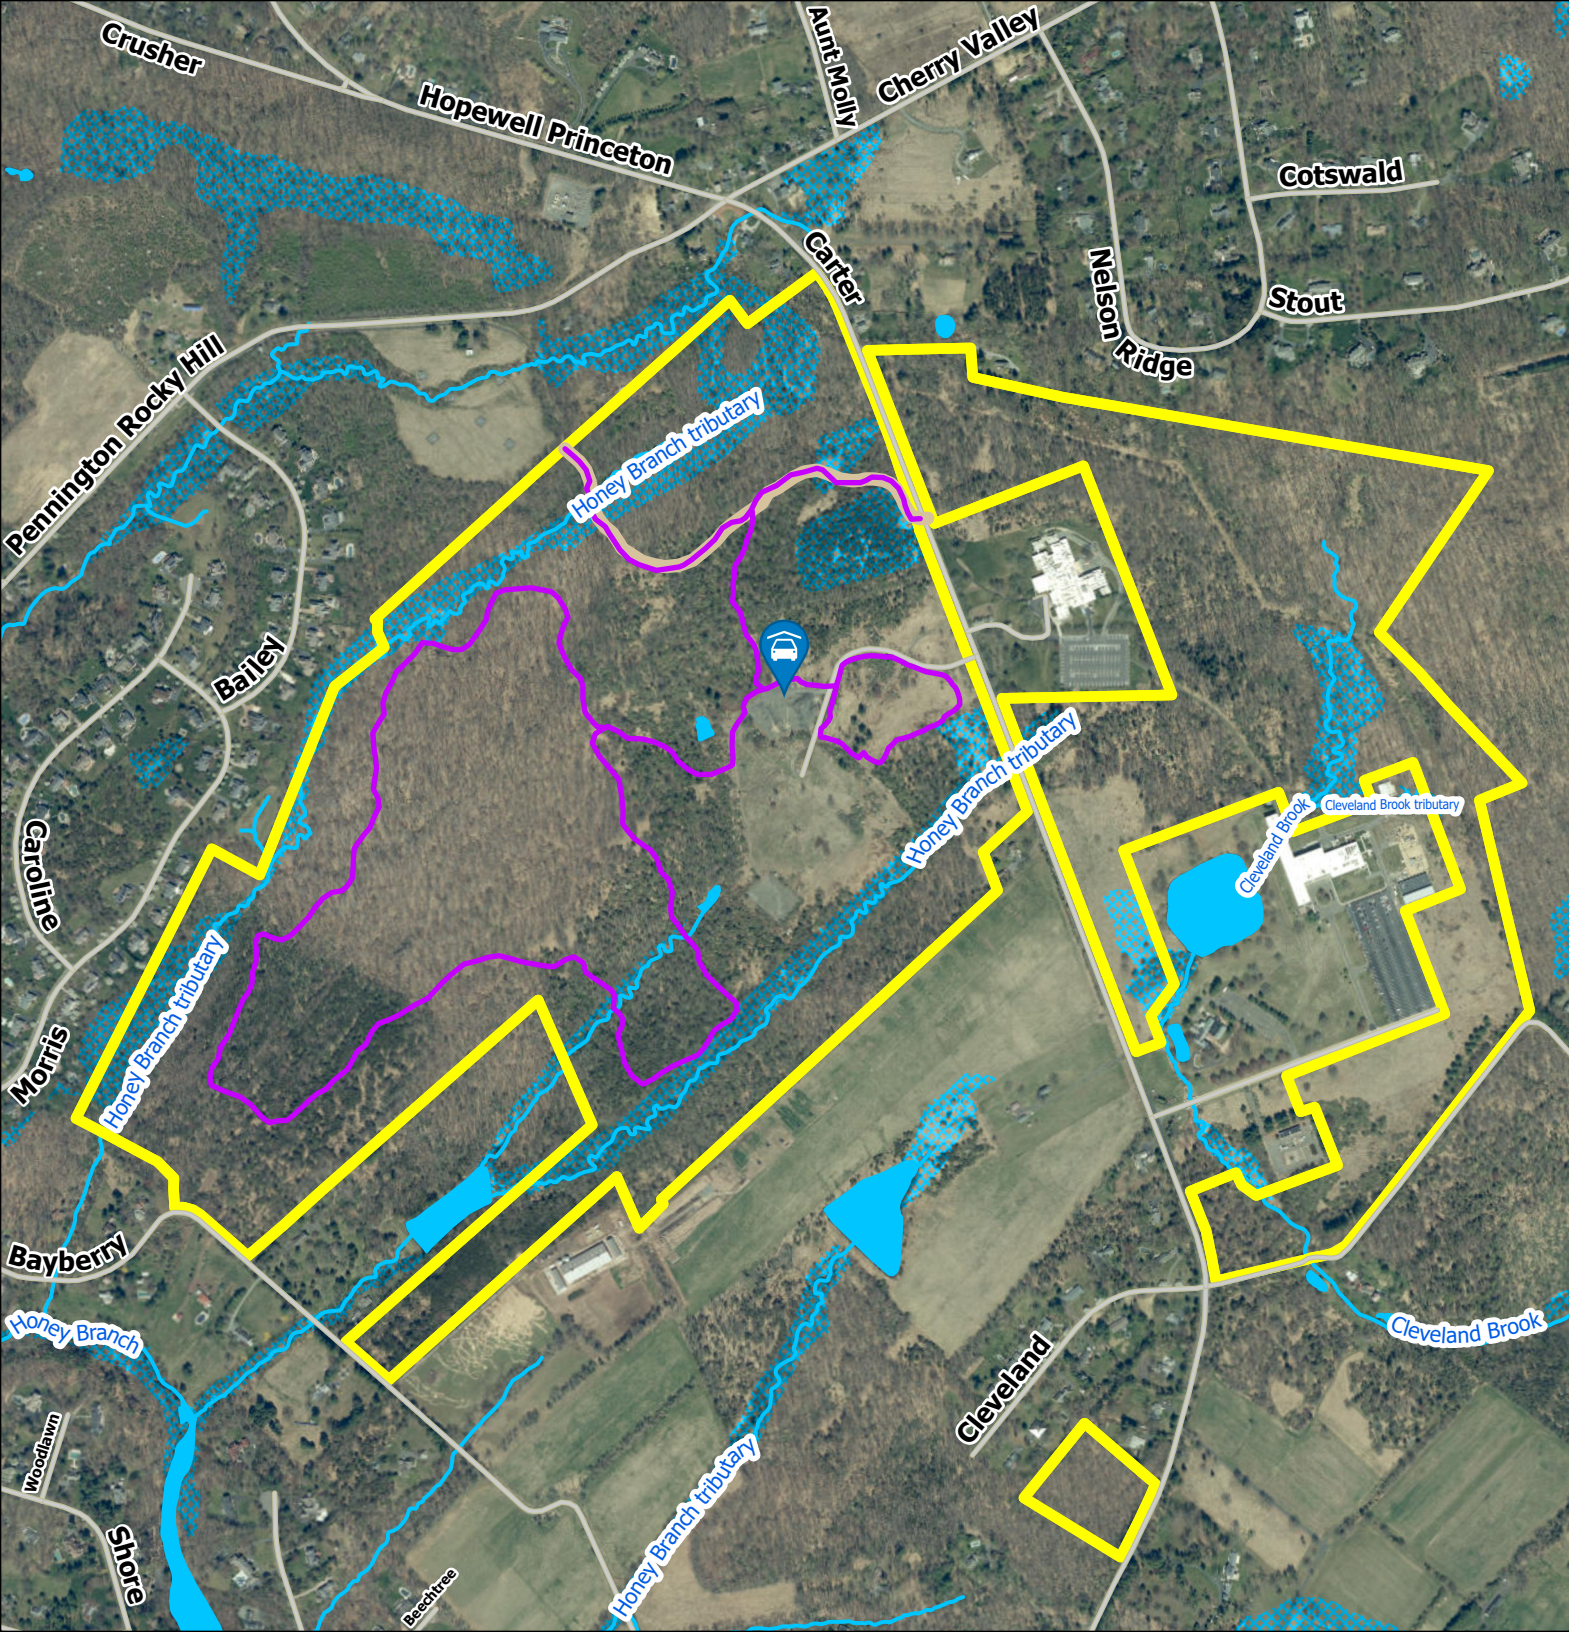

Mount Rose Preserve

Legend

-  FoHVOS Preserve
-  Trails
-  Lawrence Hopewell Trail
-  Waterbody
-  Stream
-  Wetlands
-  Parking

0 500 1,000 1,500 Feet