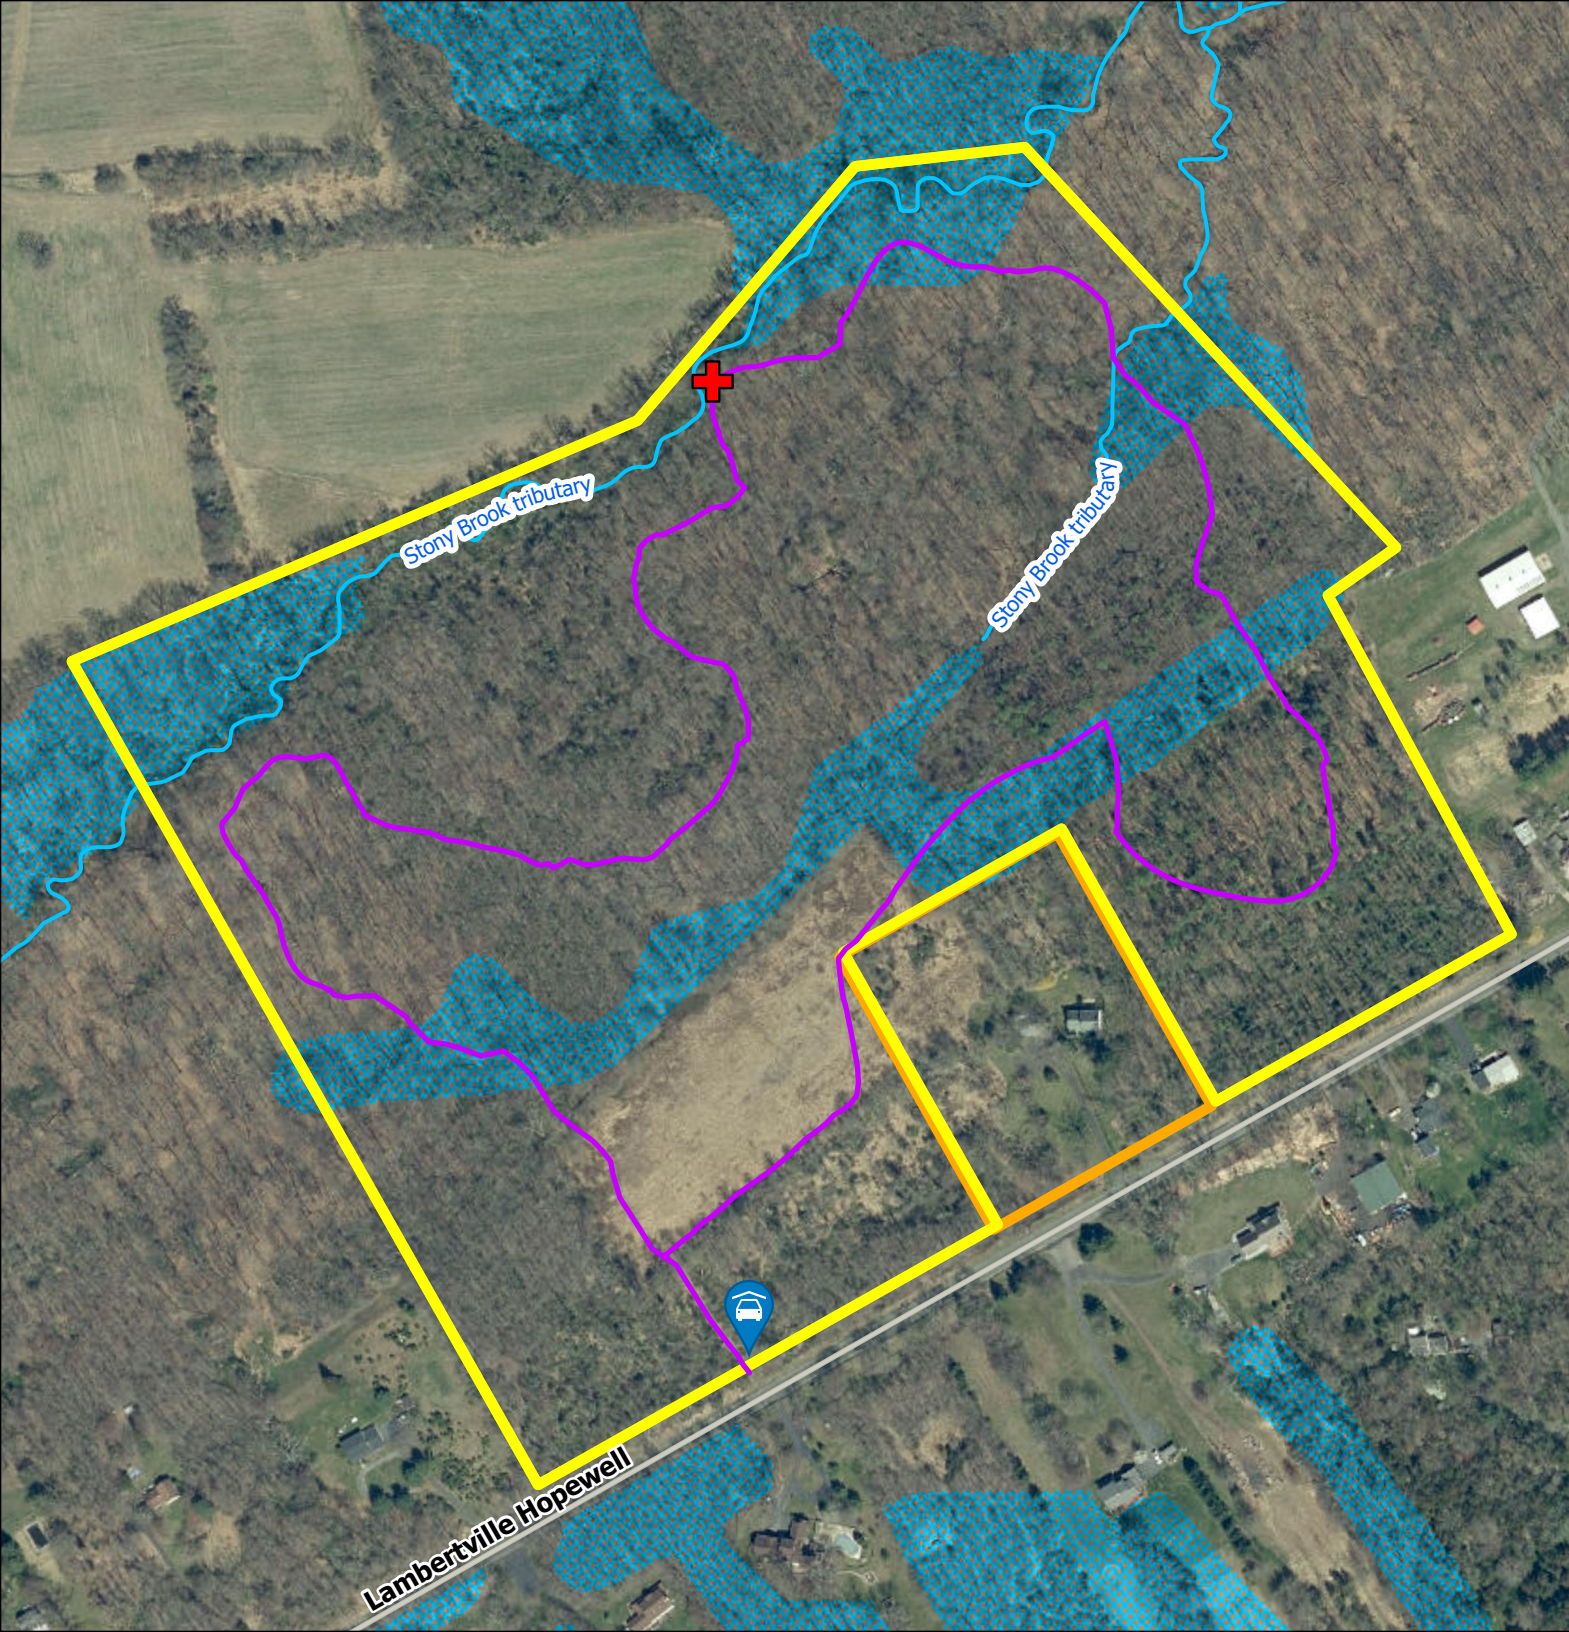

Nayfield Farm Preserve

Legend

-  FoHVOS Preserve
-  FoHVOS Easement
-  Trails
-  Waterbody
-  Stream
-  Wetlands
-  Bench
-  Parking

Lambertville Hopewell

0 250 500 Feet