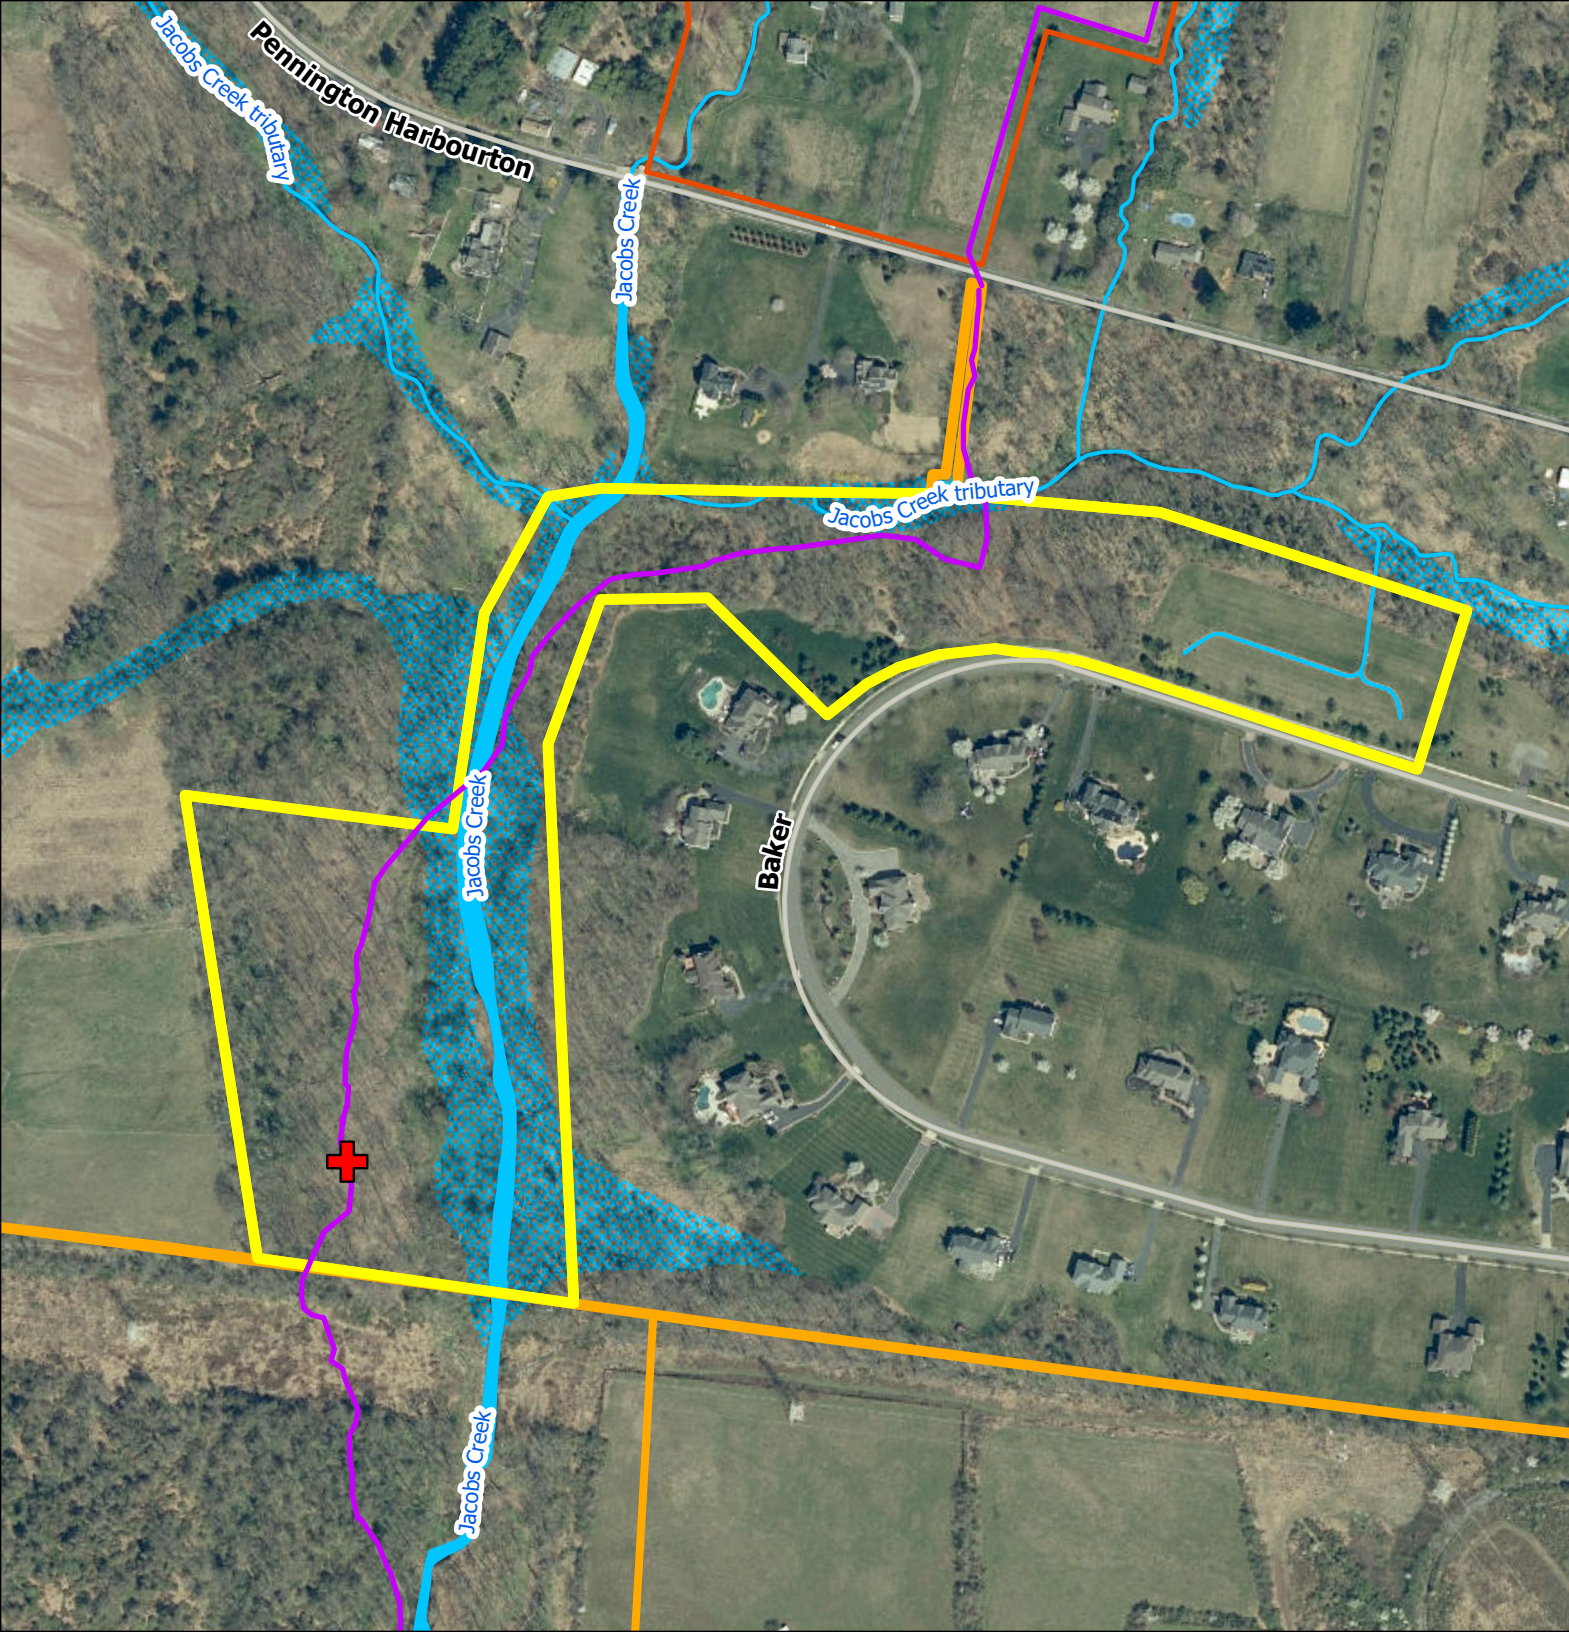

Nexus Preserve

Legend

-  FoHVOS Preserve
-  FoHVOS Easement
-  FoHVOS-D&R Easement
-  Trails
-  Waterbody
-  Stream
-  Wetlands
-  Bench

0 250 500 Feet