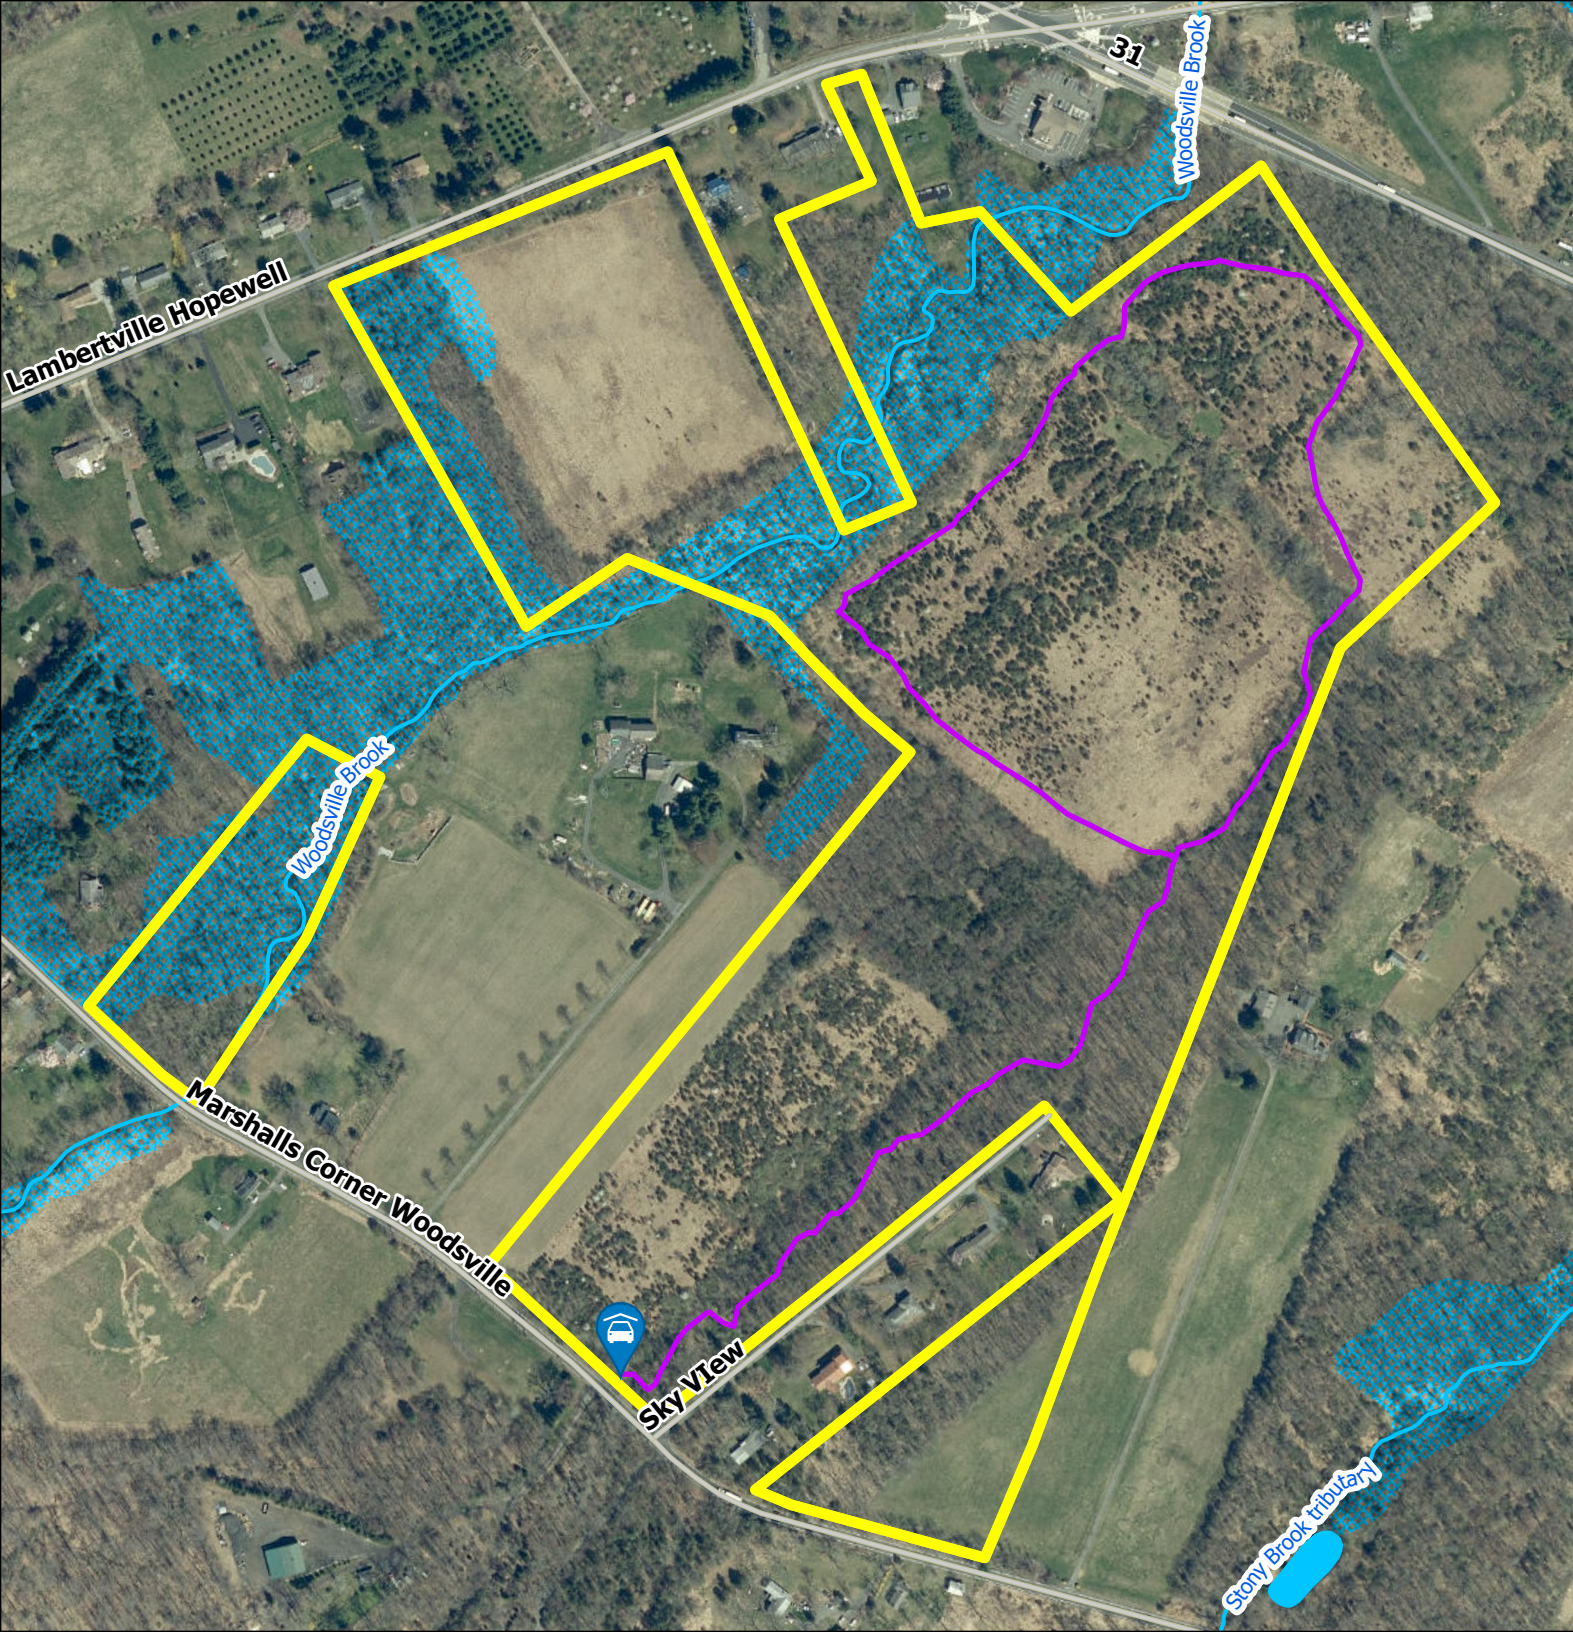

Skyview Preserve

Legend

-  FoHVOS Preserve
-  Trails
-  Waterbody
-  Stream
-  Wetlands
-  Parking

0 250 500 Feet