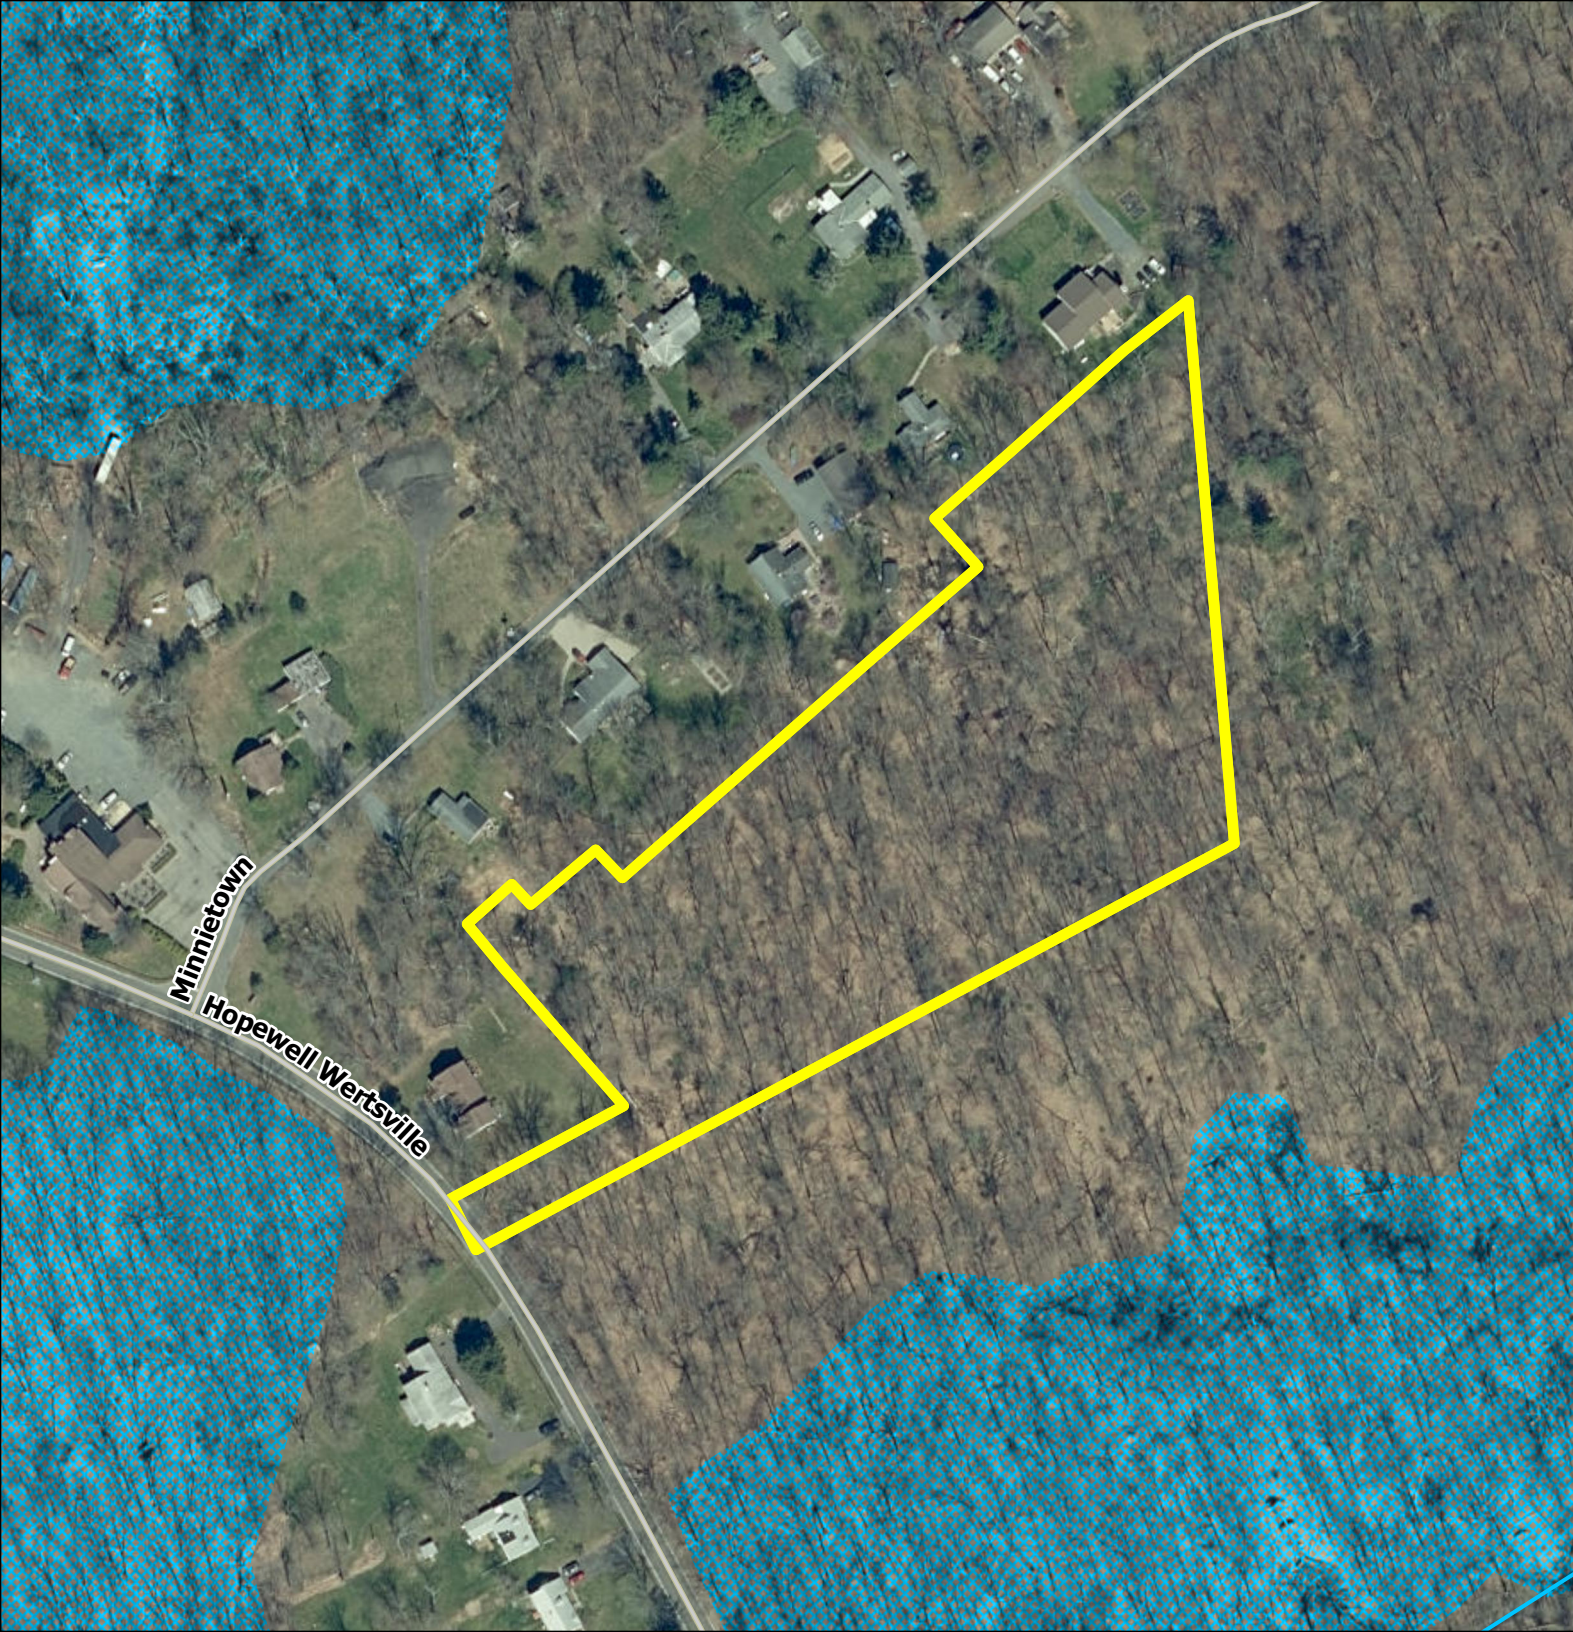

Stephens Preserve

Legend

-  FoHVOS Preserve
-  Waterbody
-  Stream
-  Wetlands

0 50 100 150 Feet

N