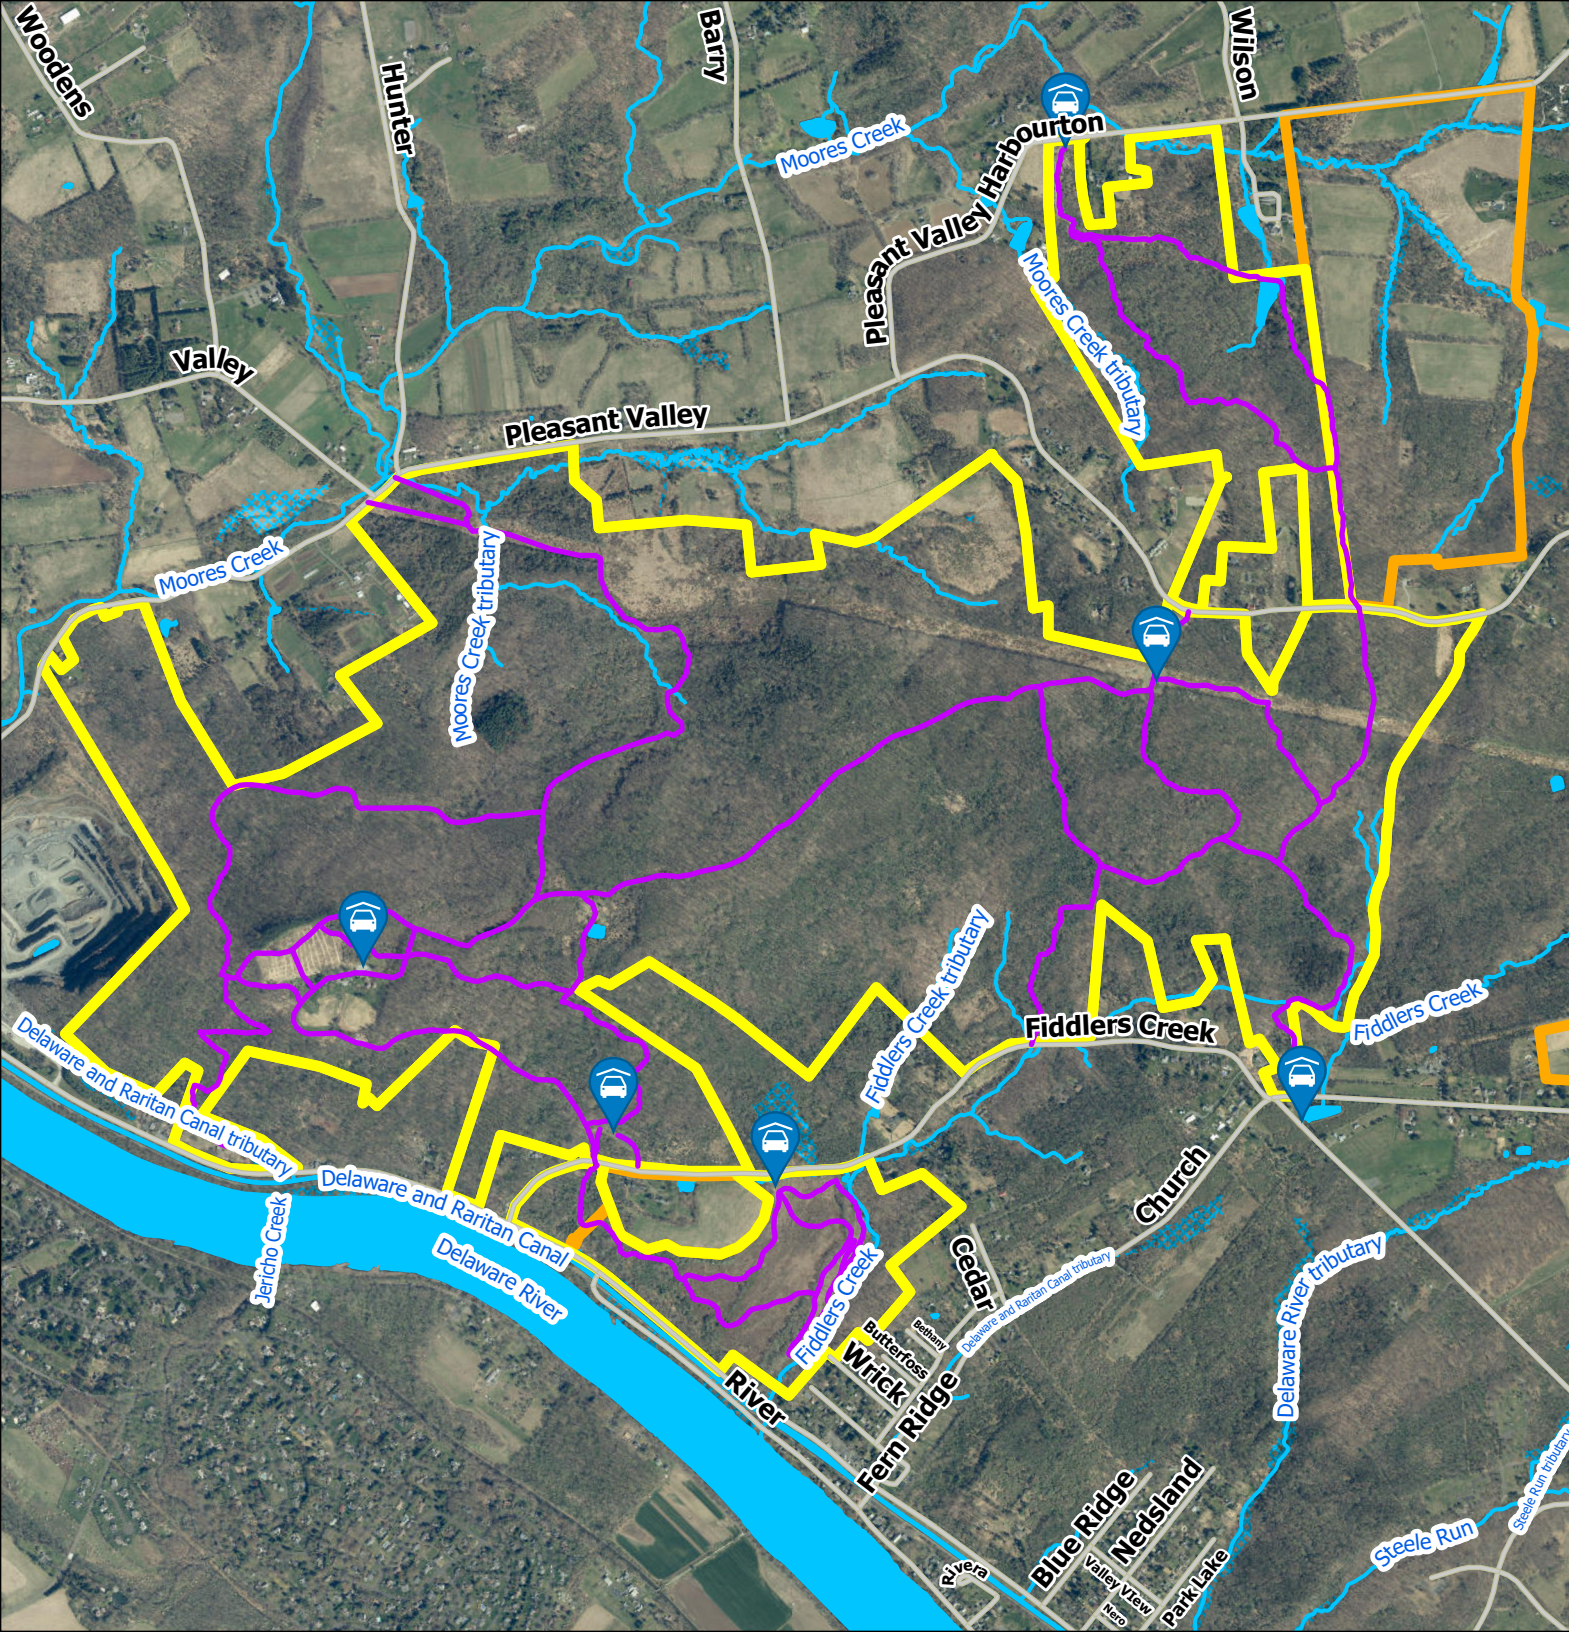

Ted Stiles Preserve at Baldpate Mountain

Legend

-  FoHVOS Preserve
-  FoHVOS Easement
-  Trails
-  Waterbody
-  Stream
-  Wetlands
-  Parking

0 1,000 2,000 3,000 Feet