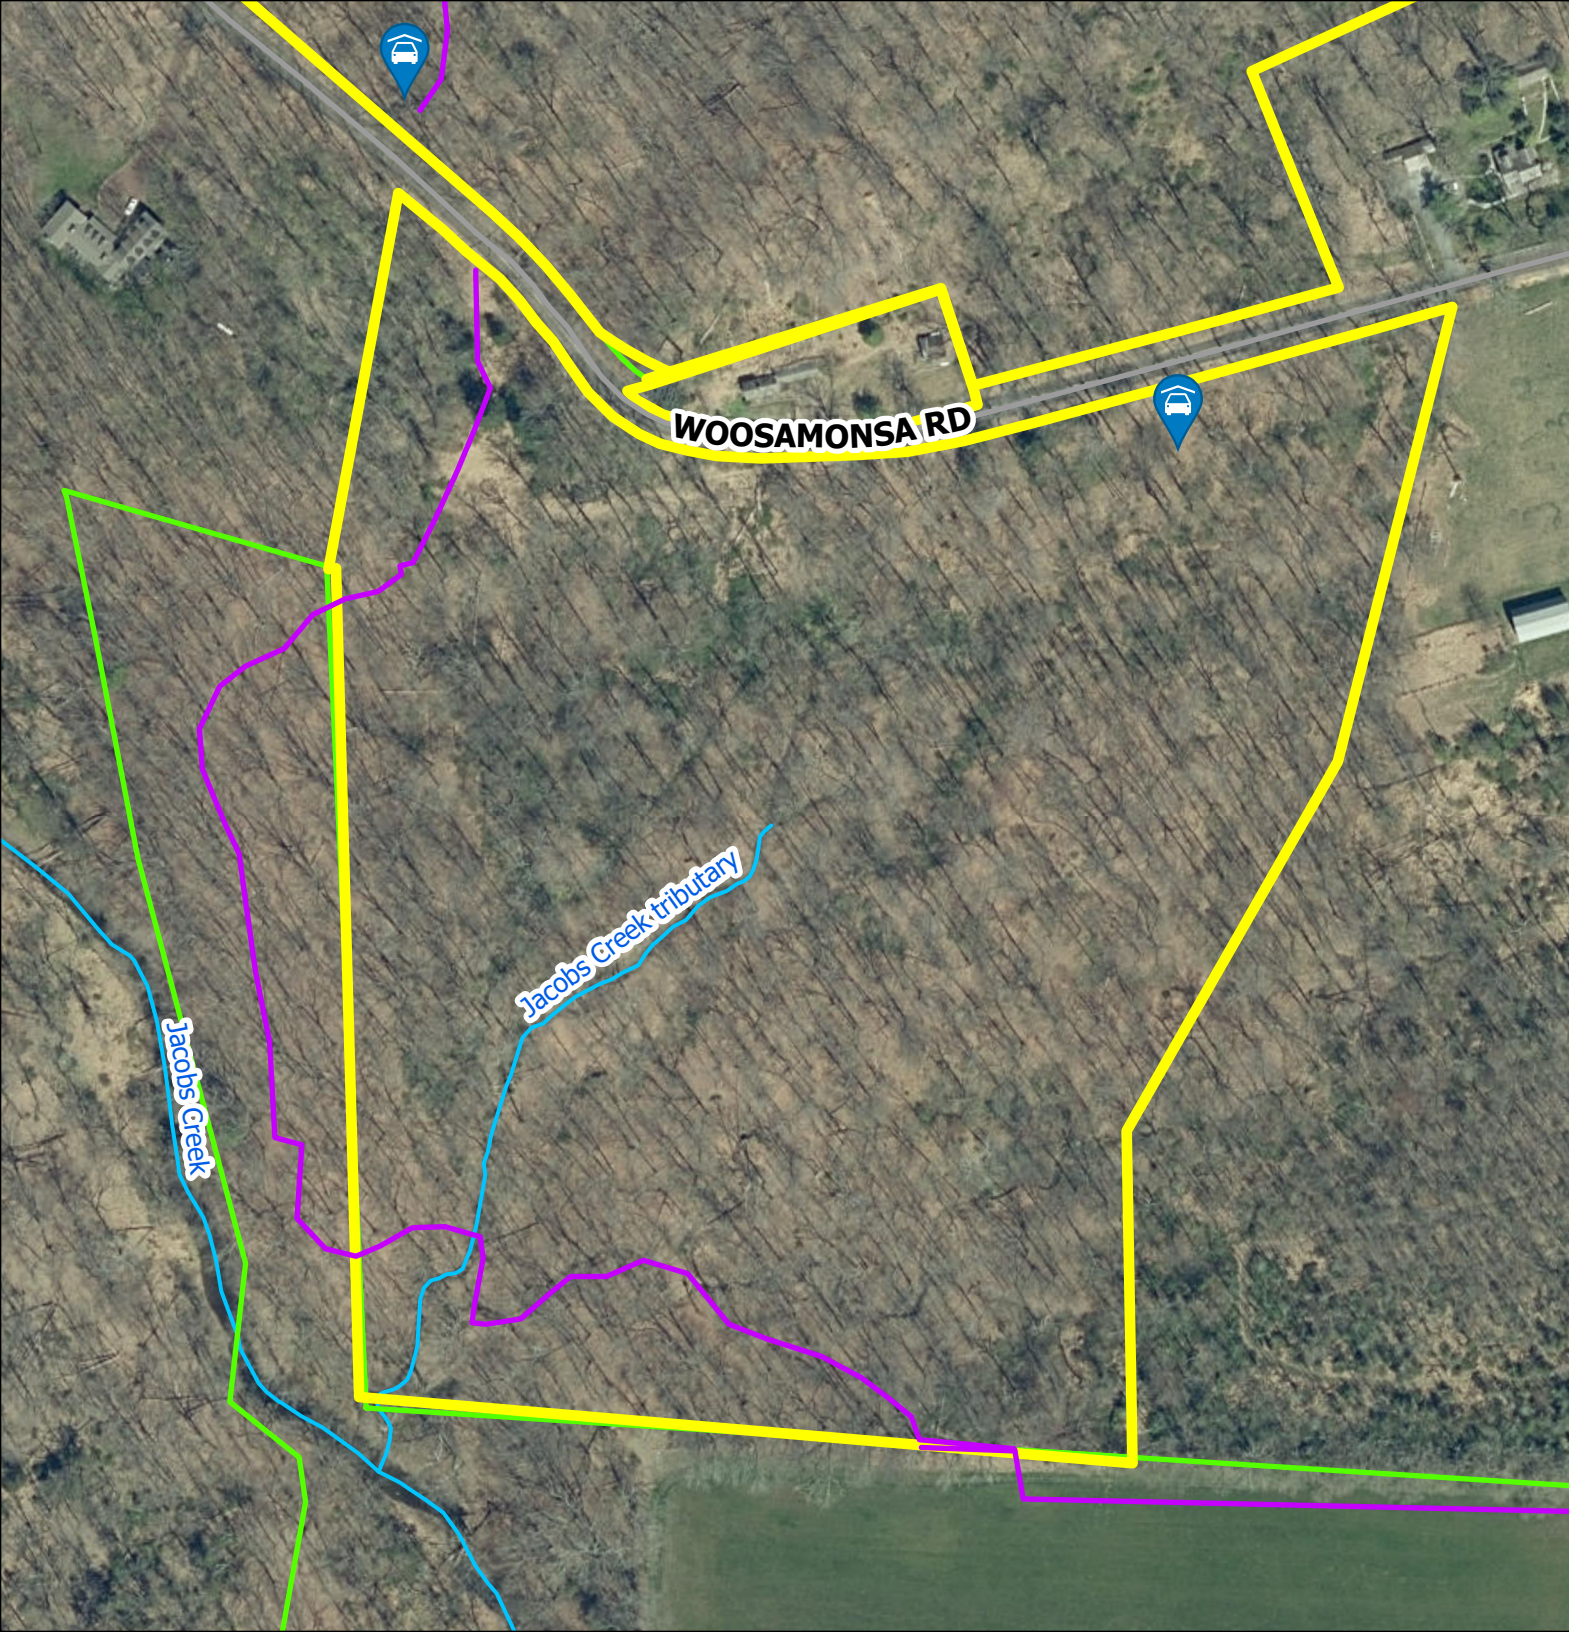

Walker Preserve

Legend

-  FoHVOS Preserve
-  FoHVOS Easement
-  Jacobs Creek Trail Property
-  Trails
-  Waterbody
-  Stream
-  Wetlands
-  Bench
-  Parking

0 100 200 Feet

N