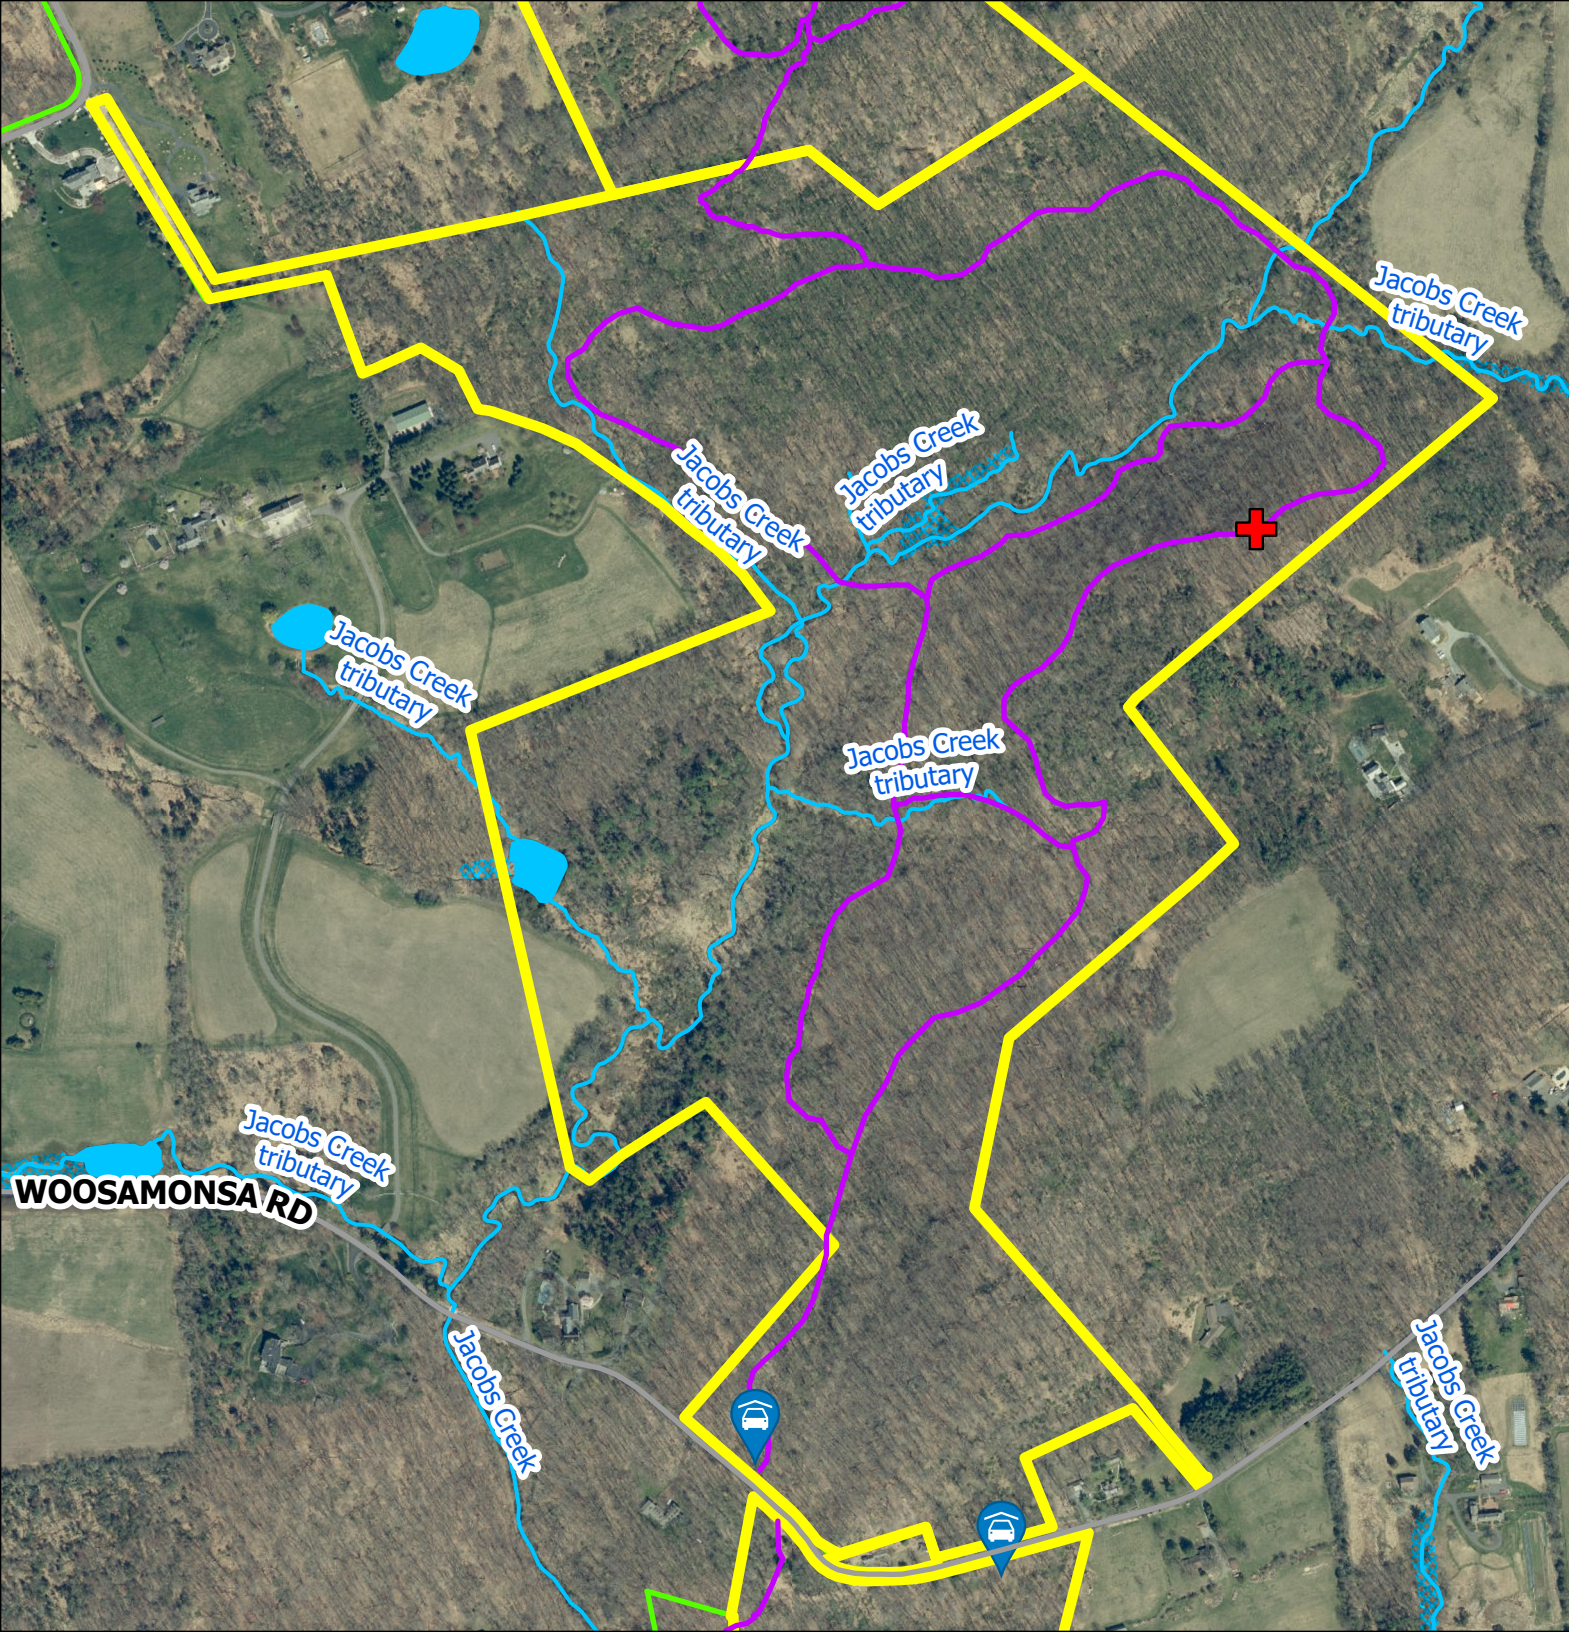

Woosamonsa Ridge Preserve

Legend

-  FoHVOS Preserve
-  FoHVOS Easement
-  Jacobs Creek Trail Property
-  Trails
-  Waterbody
-  Stream
-  Wetlands
-  Bench
-  Parking

0 300 600 Feet