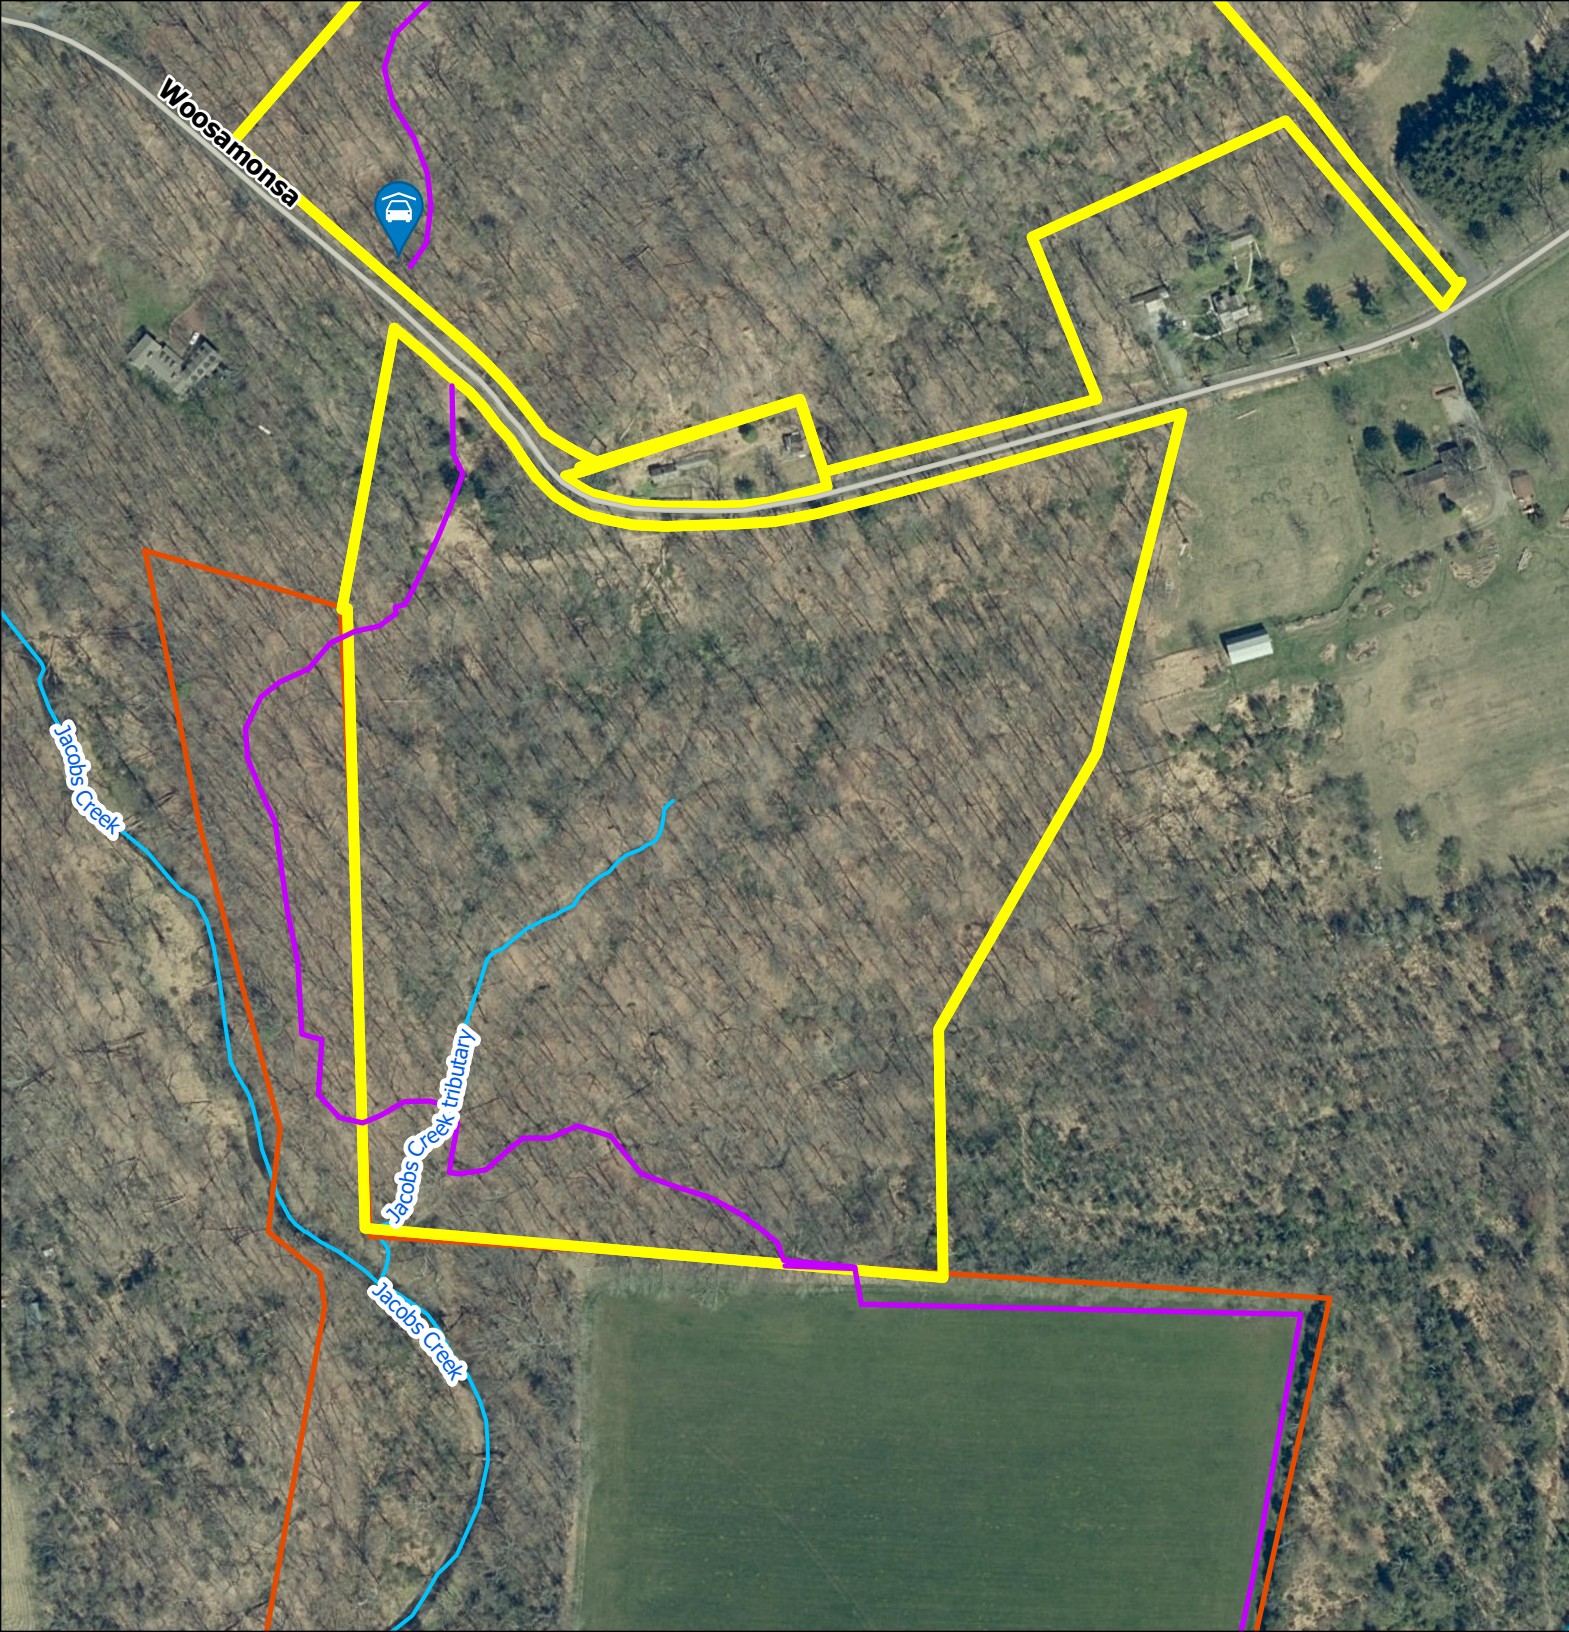

Walker Preserve

Legend

-  FoHVOS Preserve
-  FoHVOS Easement
-  FoHVOS-D&R Easement
-  Trails
-  Waterbody
-  Stream
-  Wetlands
-  Parking

0 150 300 Feet