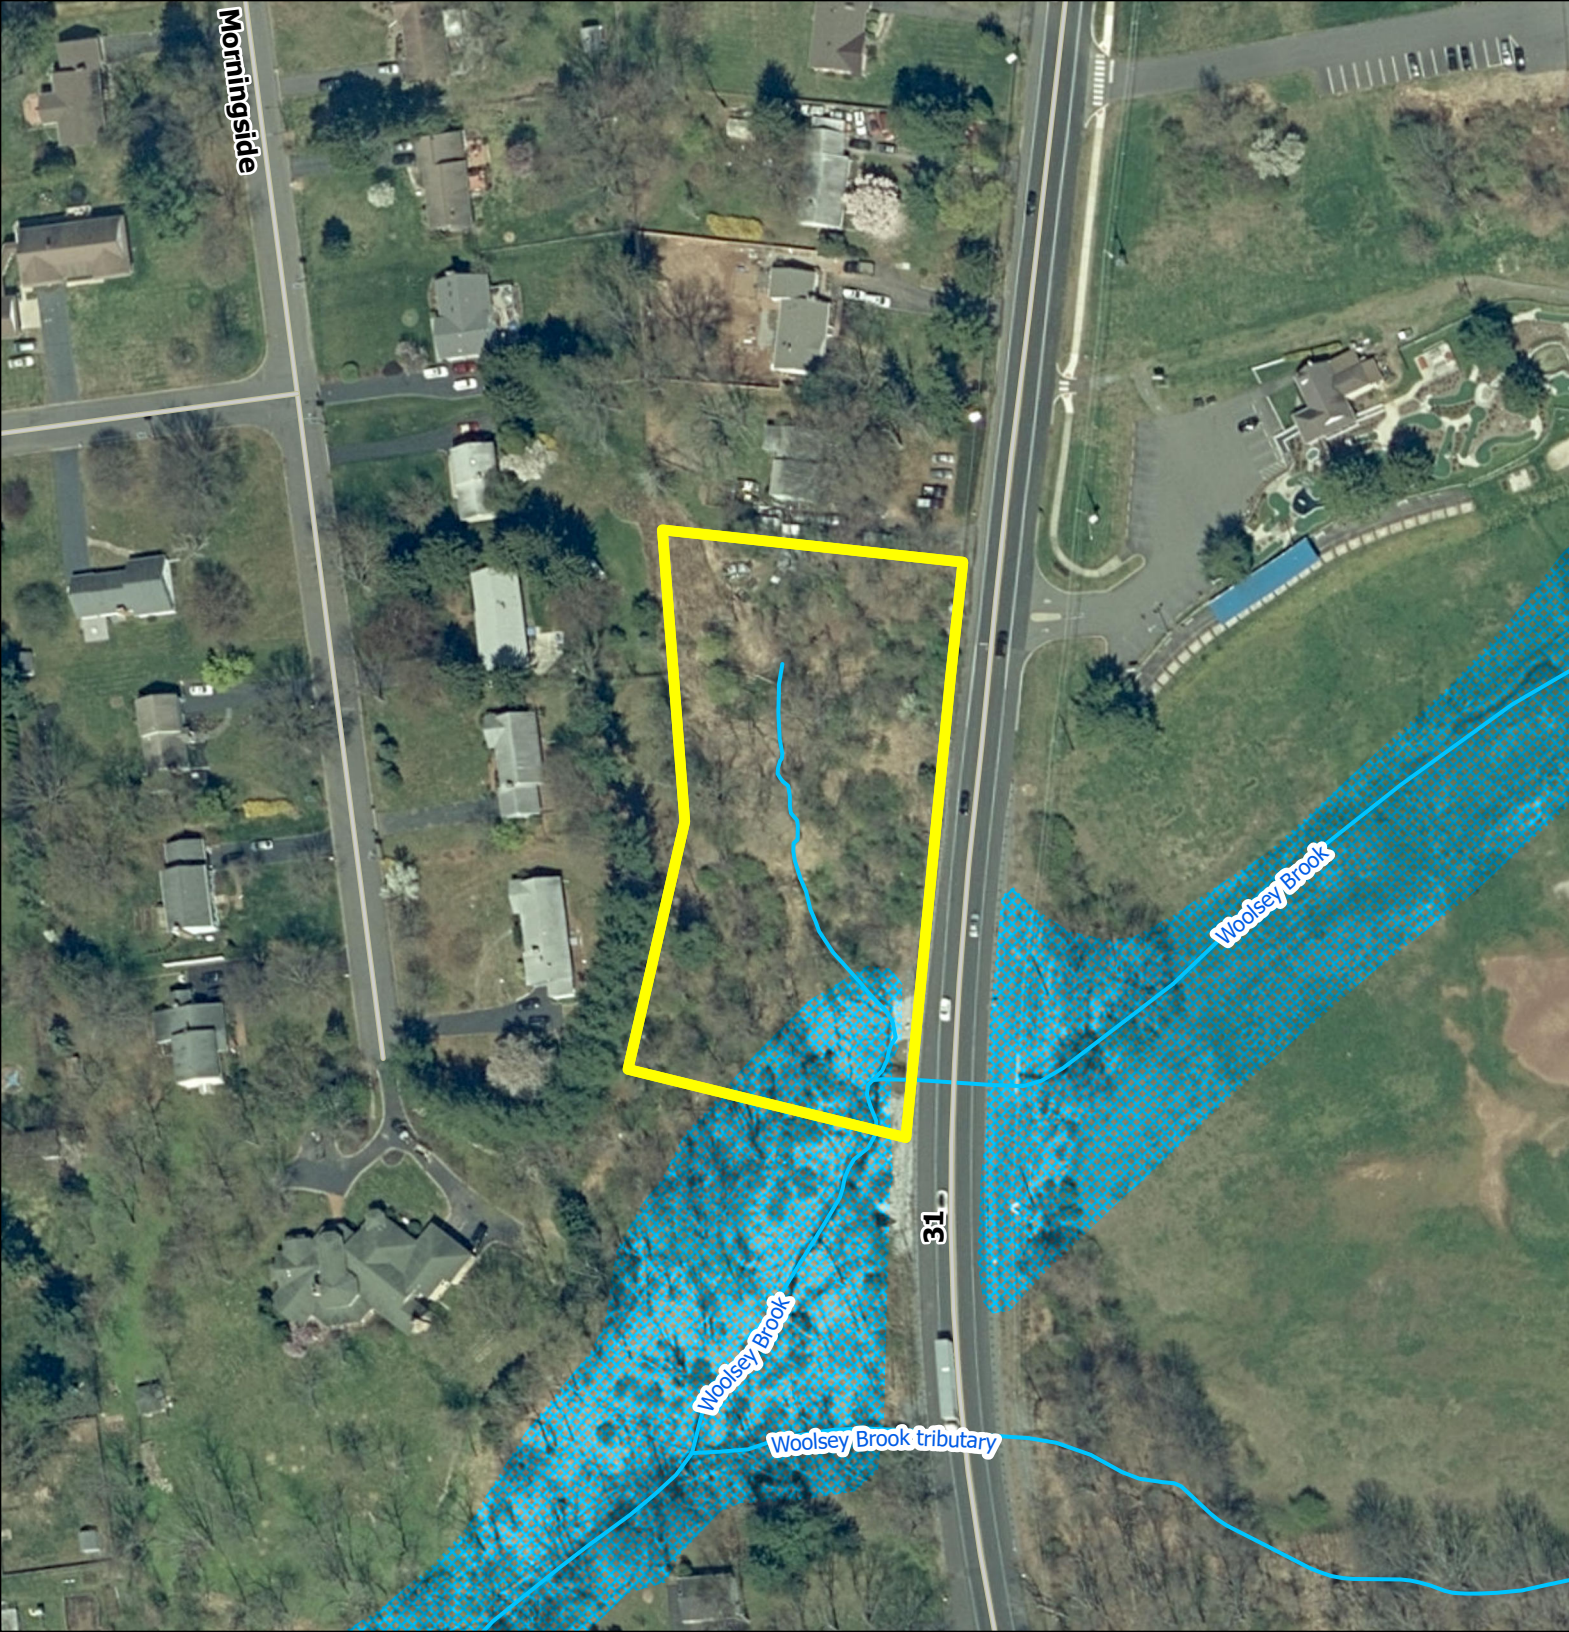

Weidel Preserve

Legend

-  FoHVOS Preserve
-  Waterbody
-  Stream
-  Wetlands

0 50 100 150 Feet