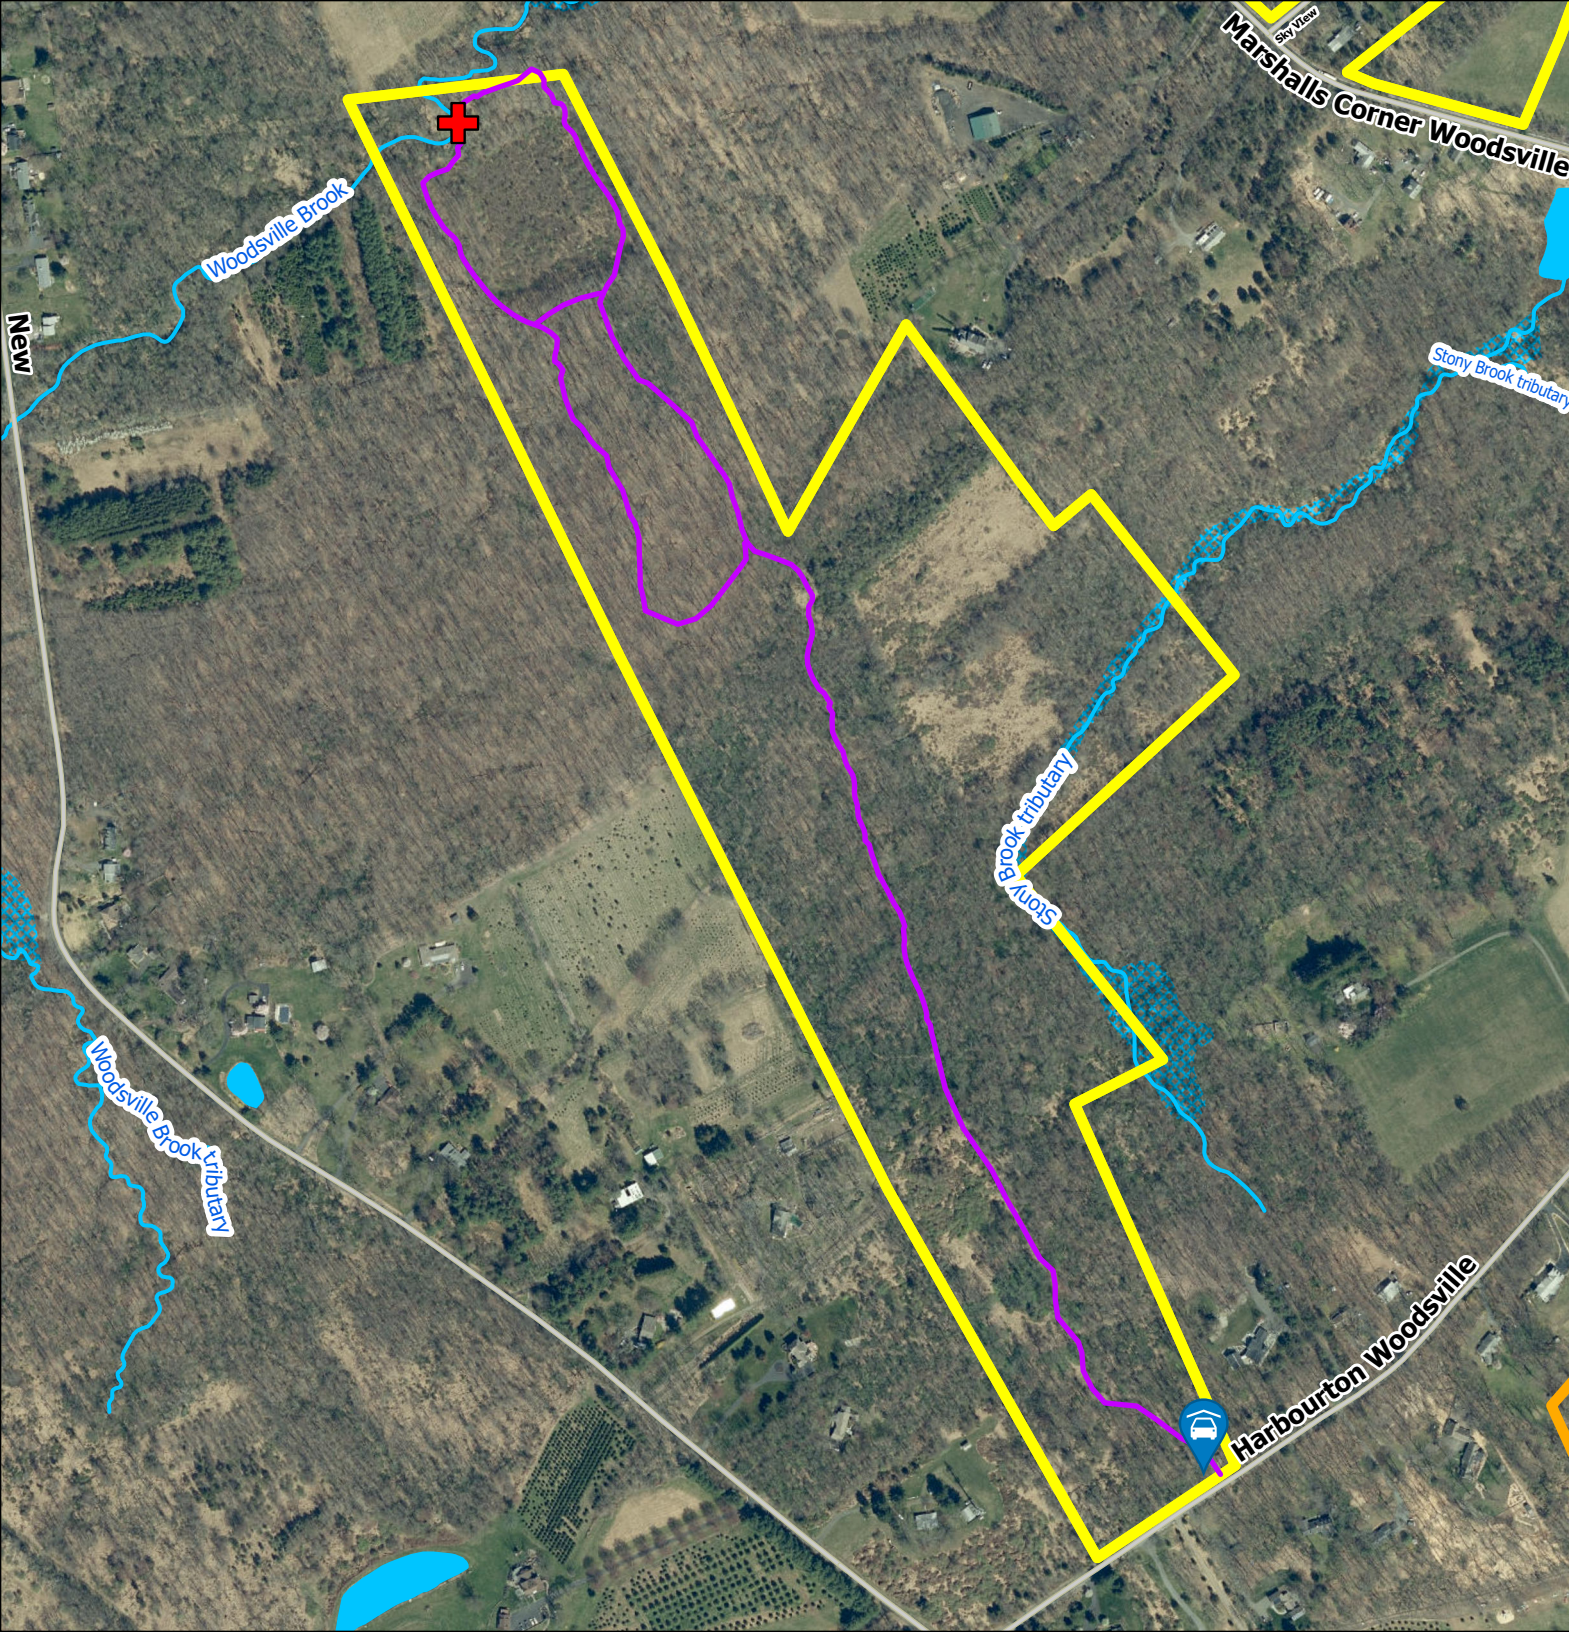

## Woodsville Preserve

### Legend

-  FoHVOS Preserve
-  Trails
-  Waterbody
-  Stream
-  Wetlands
-  Bench
-  Parking

0 250 500 750 Feet