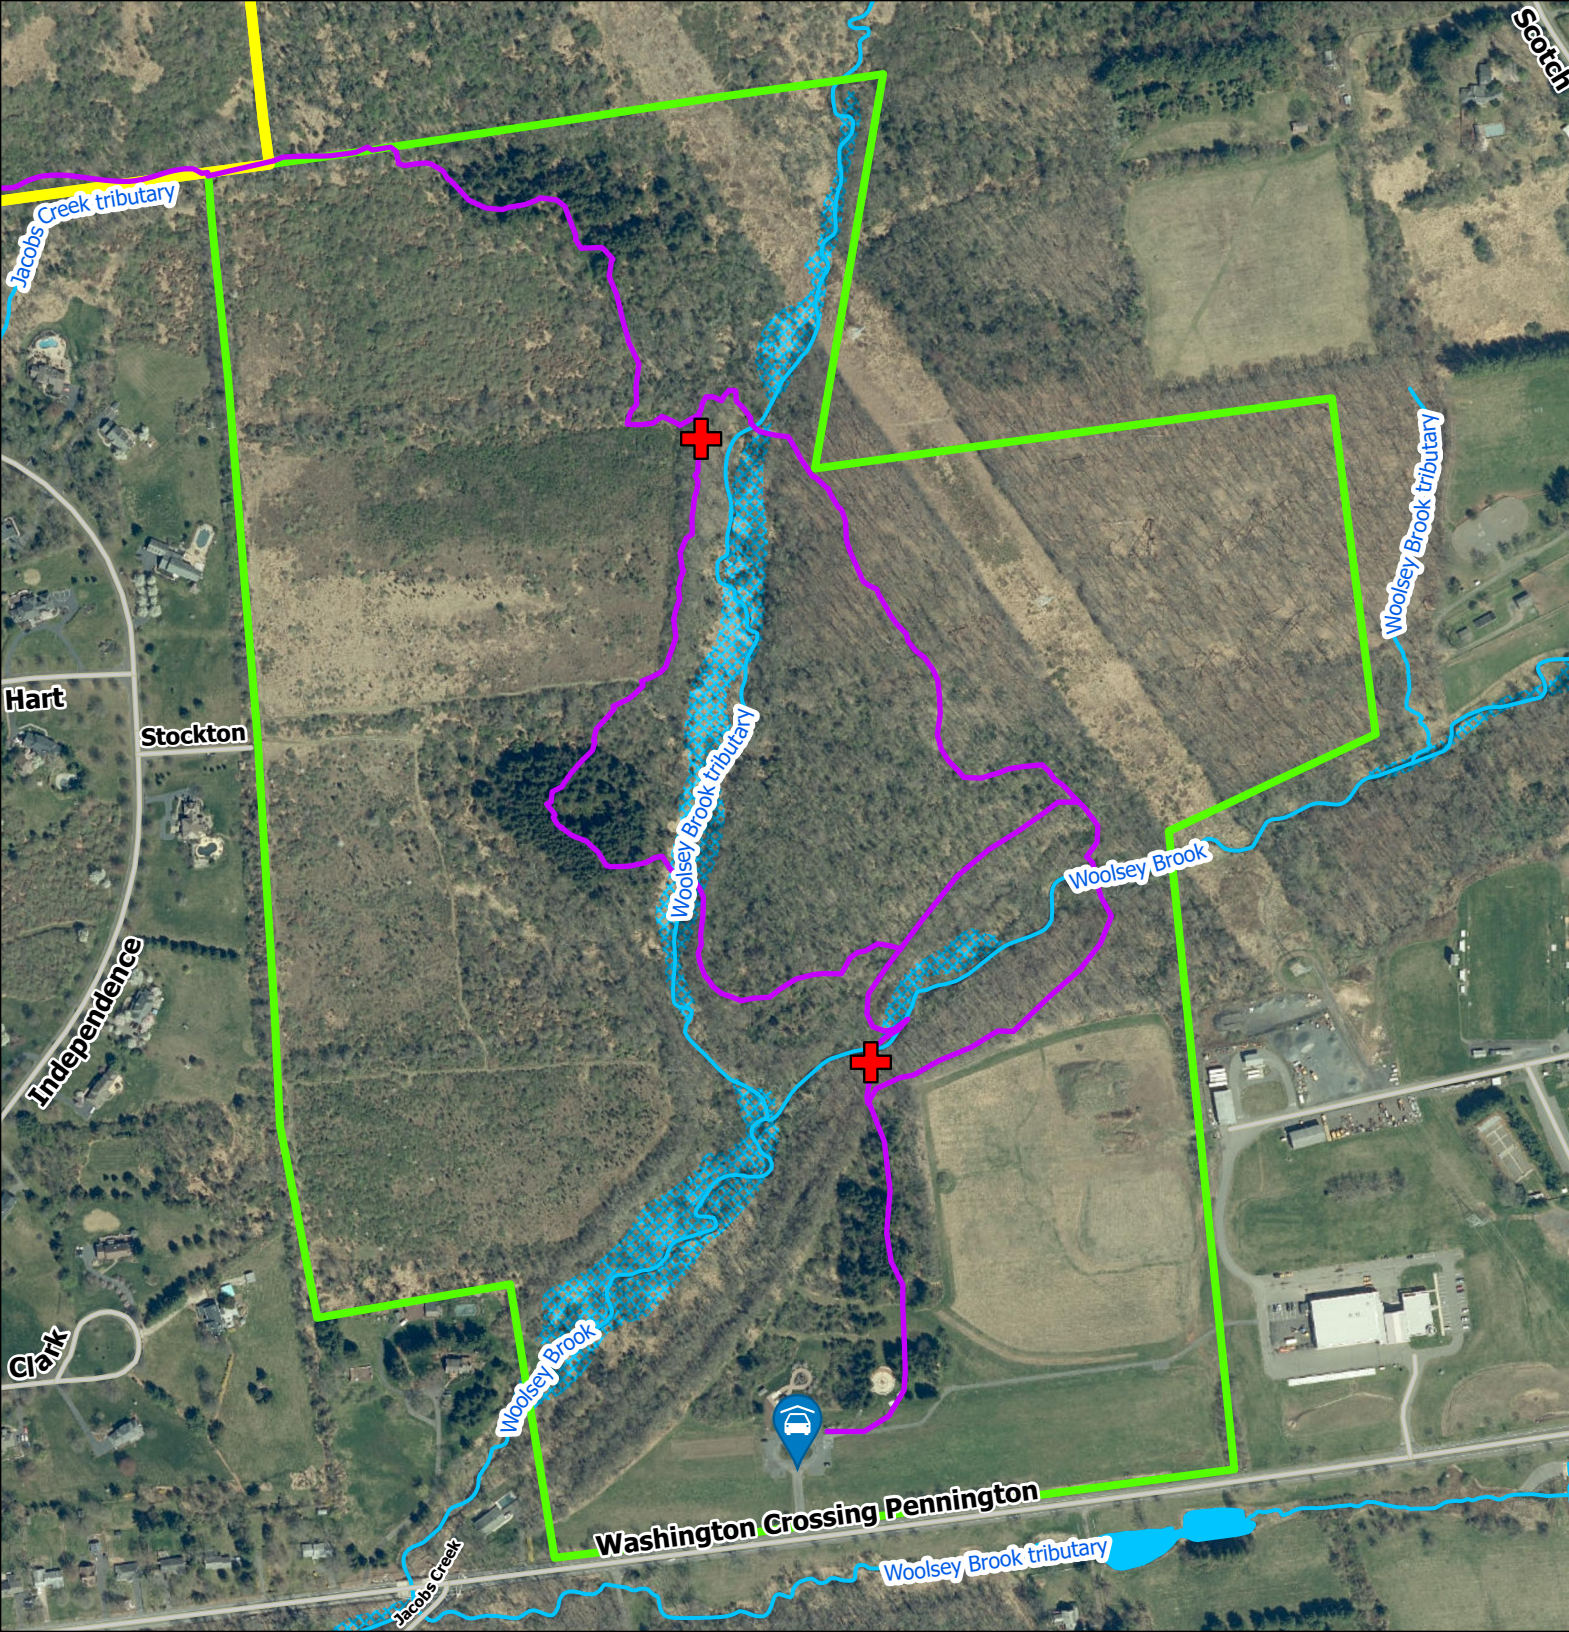

Woolsey Park

Legend

-  FoHVOS Preserve
-  Hopewell Township Property
-  Trails
-  Waterbody
-  Stream
-  Wetlands
-  Bench
-  Parking

0 250 500 750 Feet