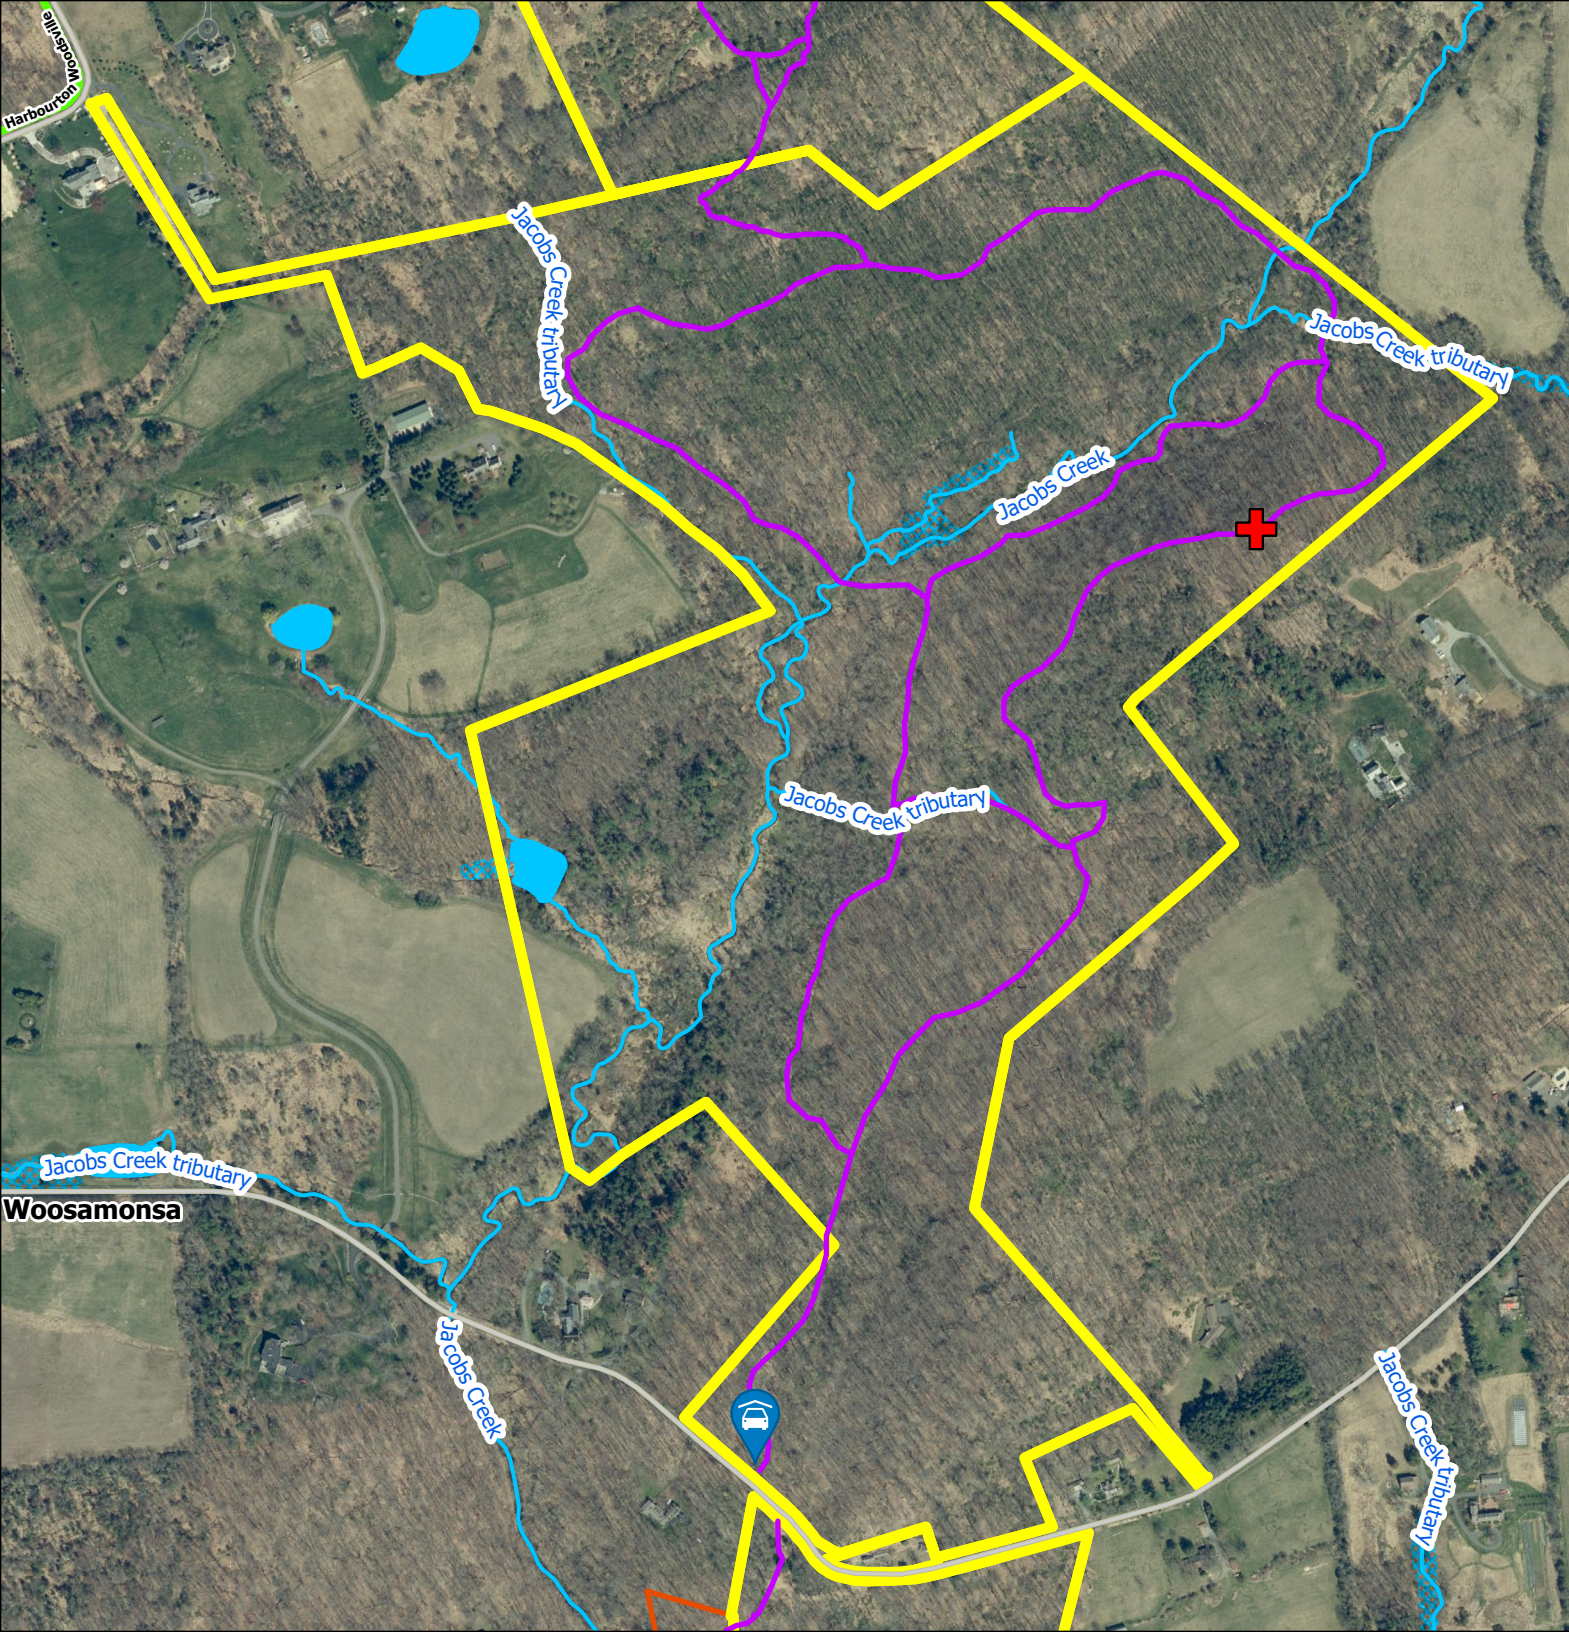

## Woosamonsa Ridge Preserve

### Legend

-  FoHVOS Preserve
-  FoHVOS-D&R Easement
-  Hopewell Township Property
-  Trails
-  Waterbody
-  Stream
-  Wetlands
-  Bench
-  Parking

0 250 500 750 Feet